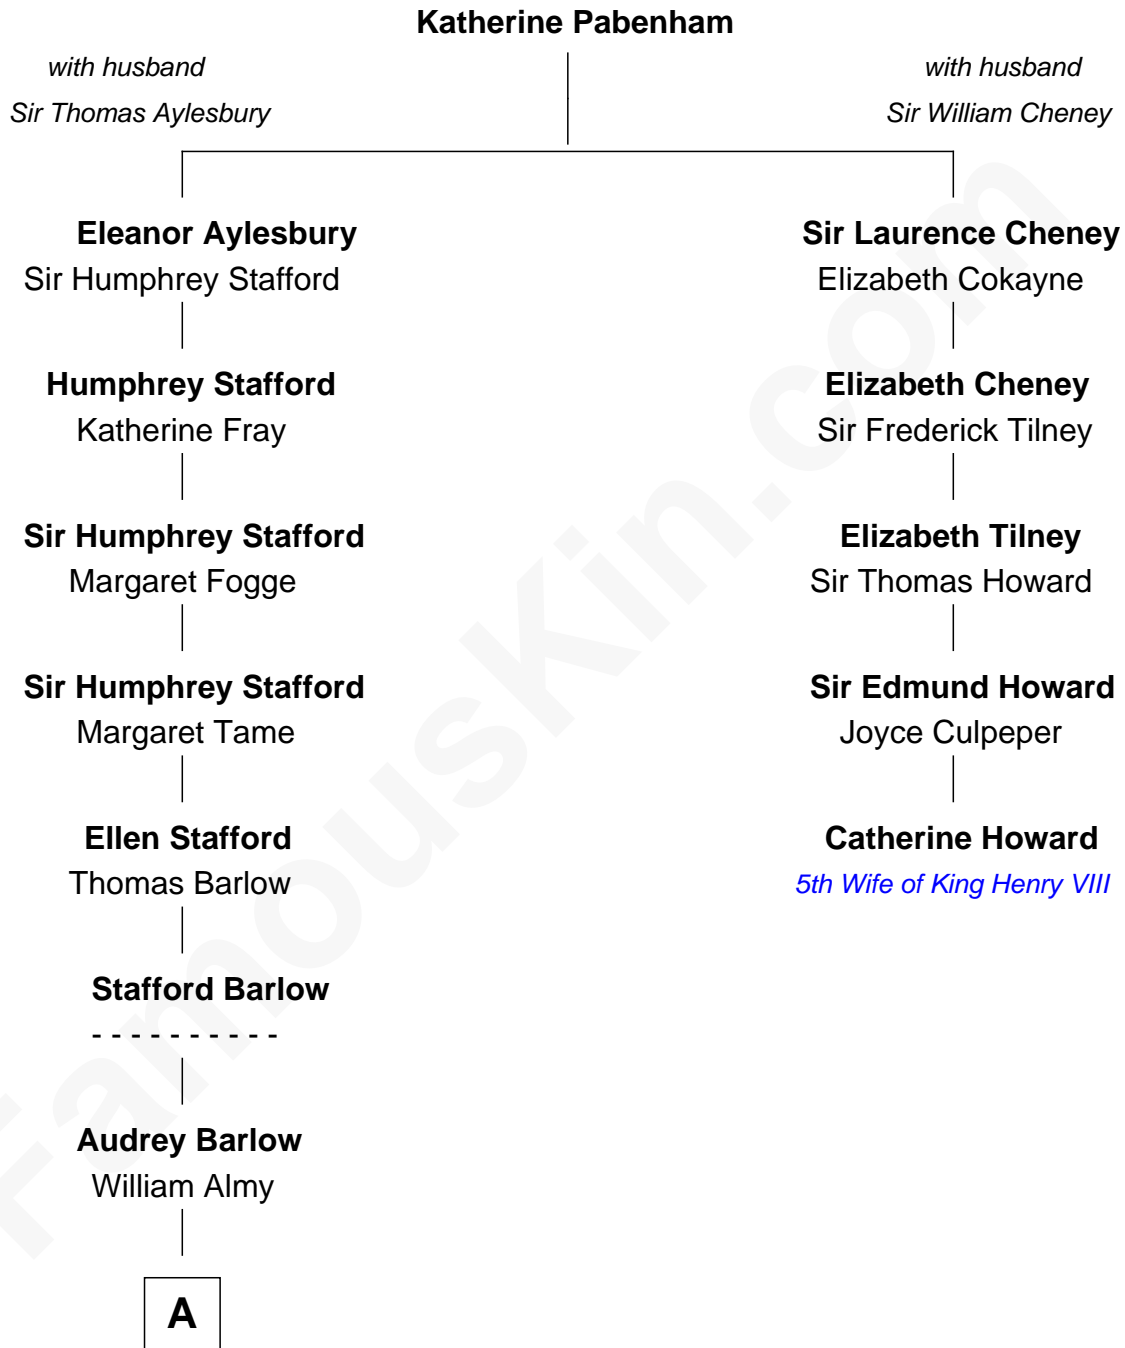

FamousKin.com

Relationship Chart of

Samuel Ward King

15th Governor of Rhode Island

4th cousin 8 times removed of

Catherine Howard

5th Wife of King Henry VIII

A

Annis Almy
John Greene

Samuel Greene
Mary Gorton

Samuel Greene
Sarah Coggeshall

Mercy Green
John Walton

Welthian Walton
William Borden King

Samuel Ward King
15th Governor of Rhode Island

FamousKin.com