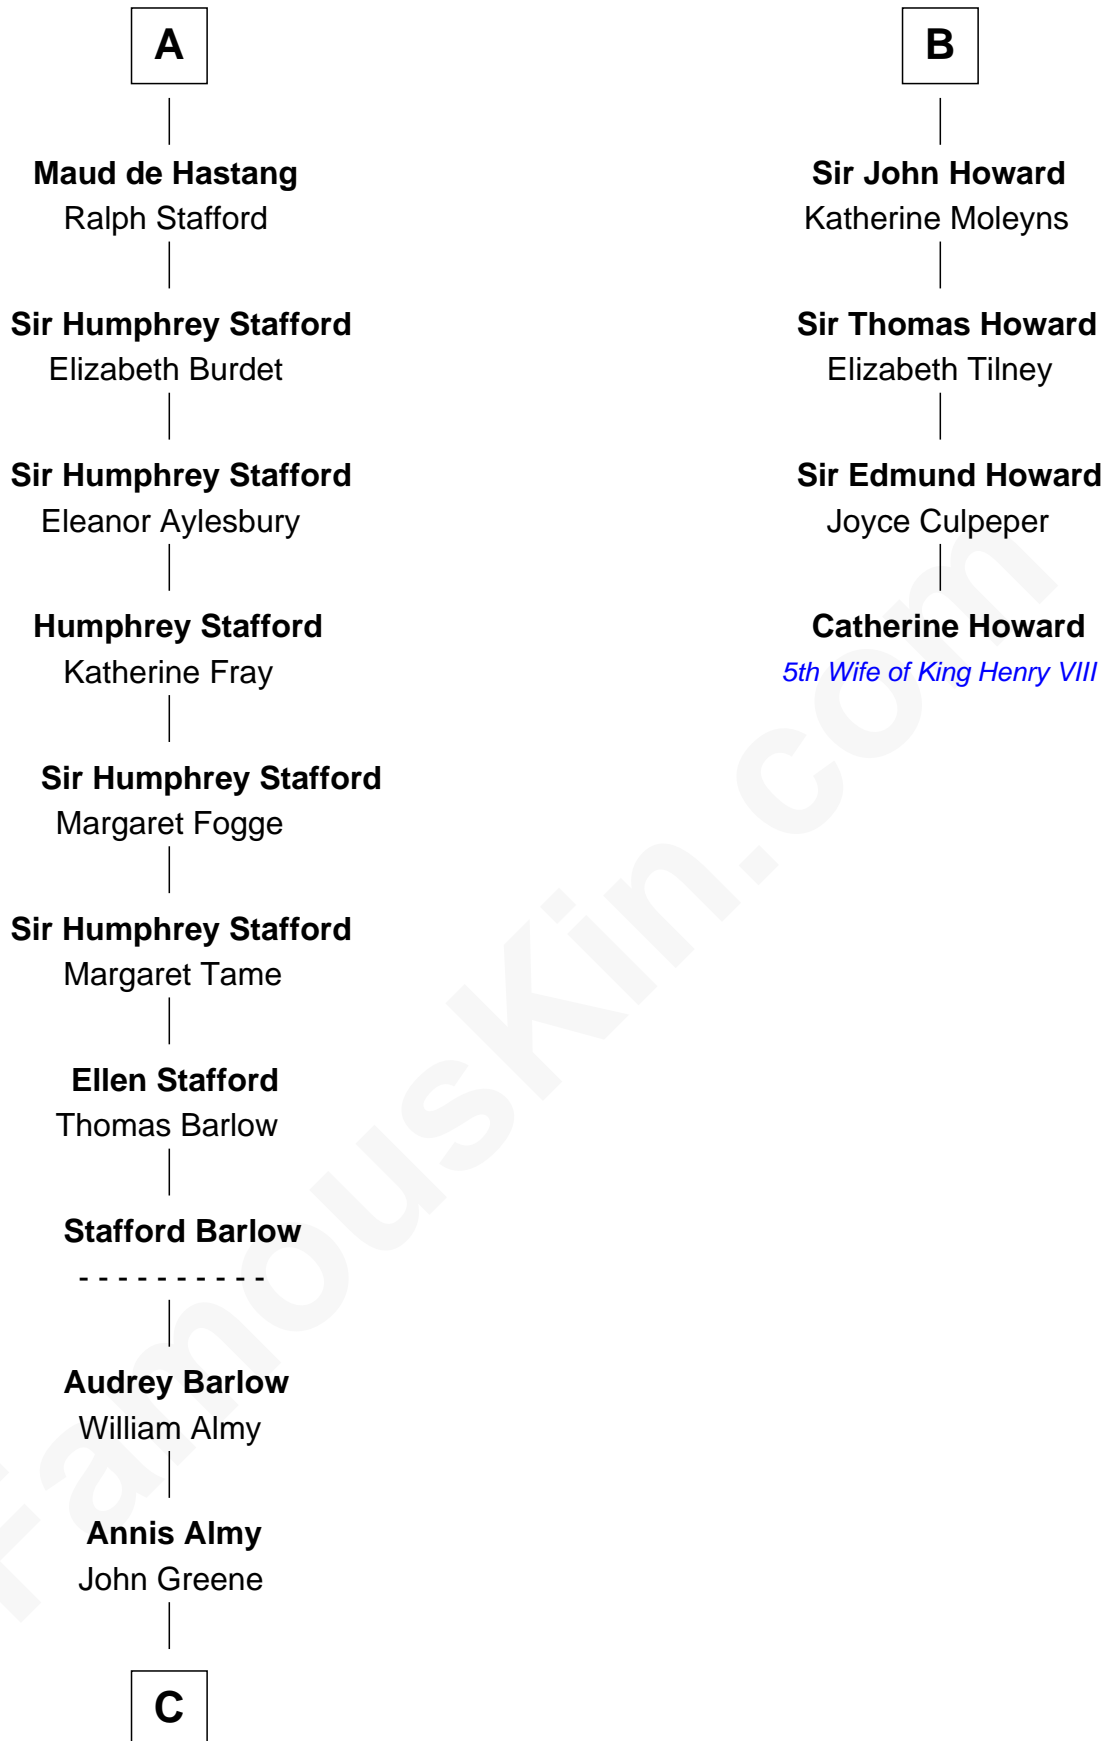

FamousKin.com

Relationship Chart of

Samuel Ward King

15th Governor of Rhode Island

10th cousin 11 times removed of

Catherine Howard

5th Wife of King Henry VIII

C

—
Samuel Greene

Mary Gorton

—
Samuel Greene
Sarah Coggeshall

—
Mercy Green
John Walton

—
Welthian Walton
William Borden King

—
Samuel Ward King
15th Governor of Rhode Island

FamousKin.com