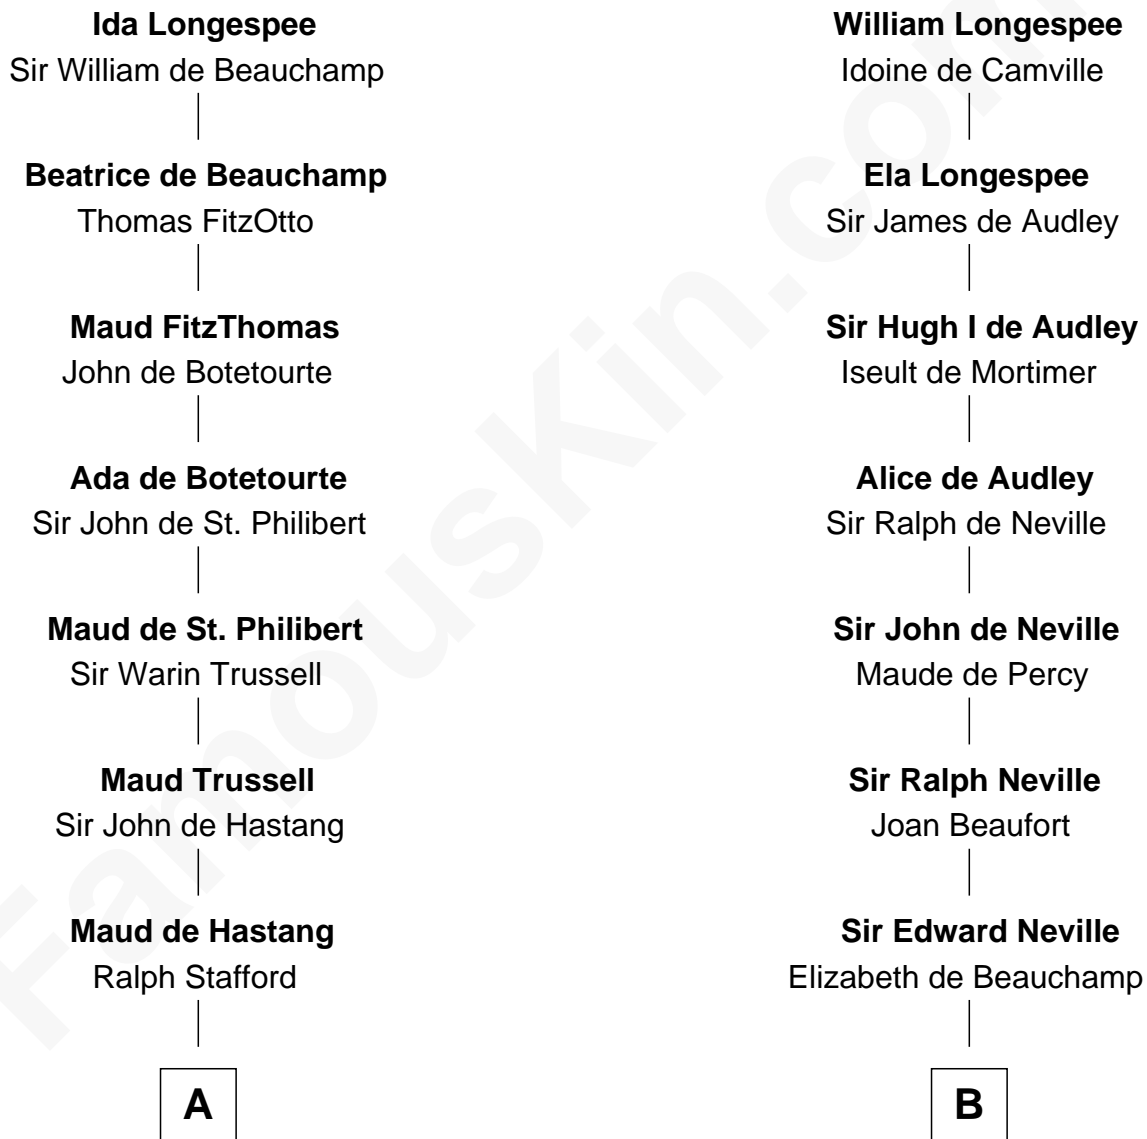

FamousKin.com

Relationship Chart of

Samuel Ward King

15th Governor of Rhode Island

20th cousin 1 time removed of

Admiral Richard Byrd

Polar Explorer

Sir William Longespee

Ela of Salisbury

C

Samuel Greene
Sarah Coggeshall

Mercy Green
John Walton

Welthian Walton
William Borden King

Samuel Ward King
15th Governor of Rhode Island

D

Thomas Taylor Byrd
Mary Armistead