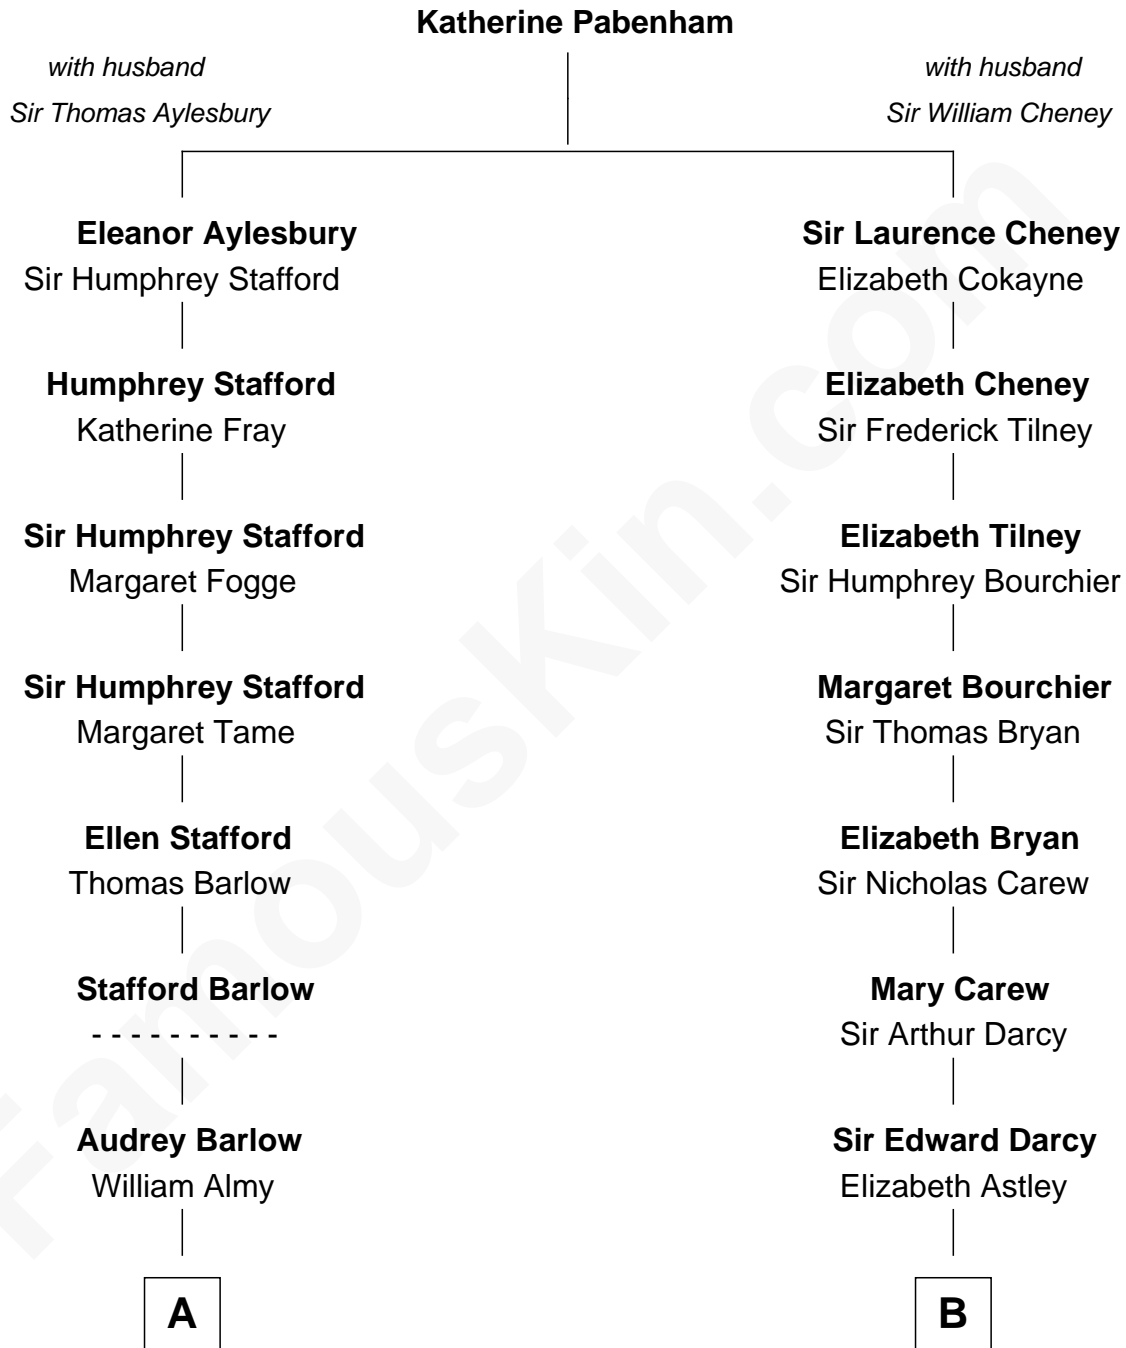

FamousKin.com

Relationship Chart of

Samuel Ward King

15th Governor of Rhode Island

12th cousin of

Robert Treat Paine

Signer of the Declaration of Independence