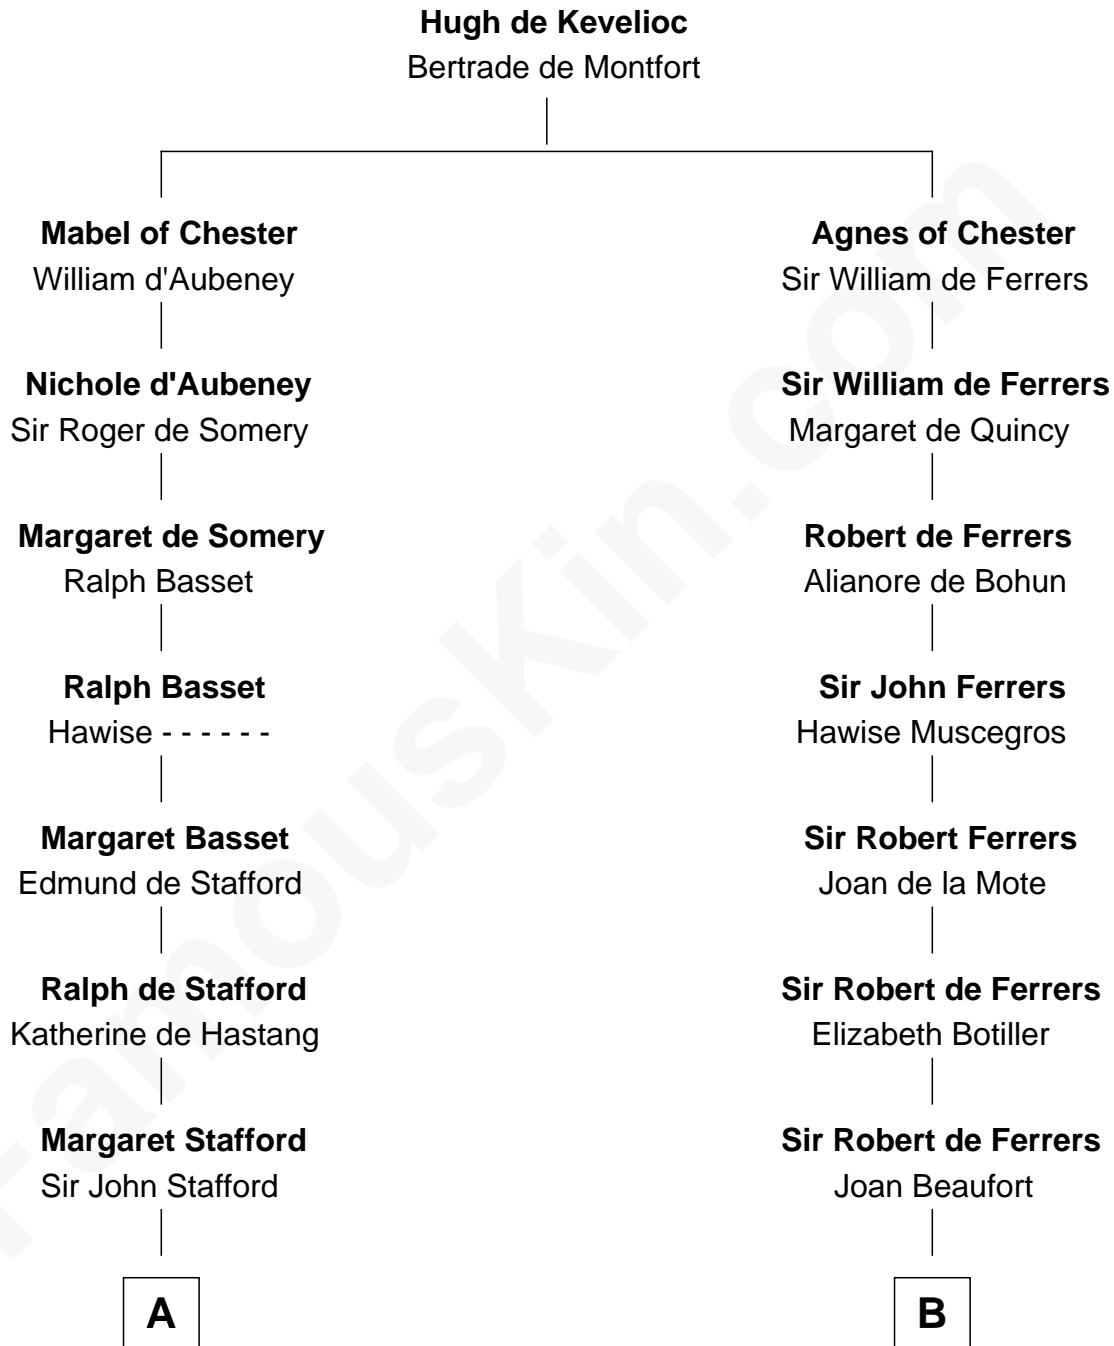

FamousKin.com

Relationship Chart of

Samuel Ward King

15th Governor of Rhode Island

19th cousin 2 times removed of

Robert Treat Paine

Signer of the Declaration of Independence

C

Samuel Greene

Mary Gorton

Samuel Greene
Sarah Coggeshall

Mercy Green
John Walton

Welthian Walton
William Borden King

Samuel Ward King
15th Governor of Rhode Island

D

Abigail Willard
Rev. Samuel Treat