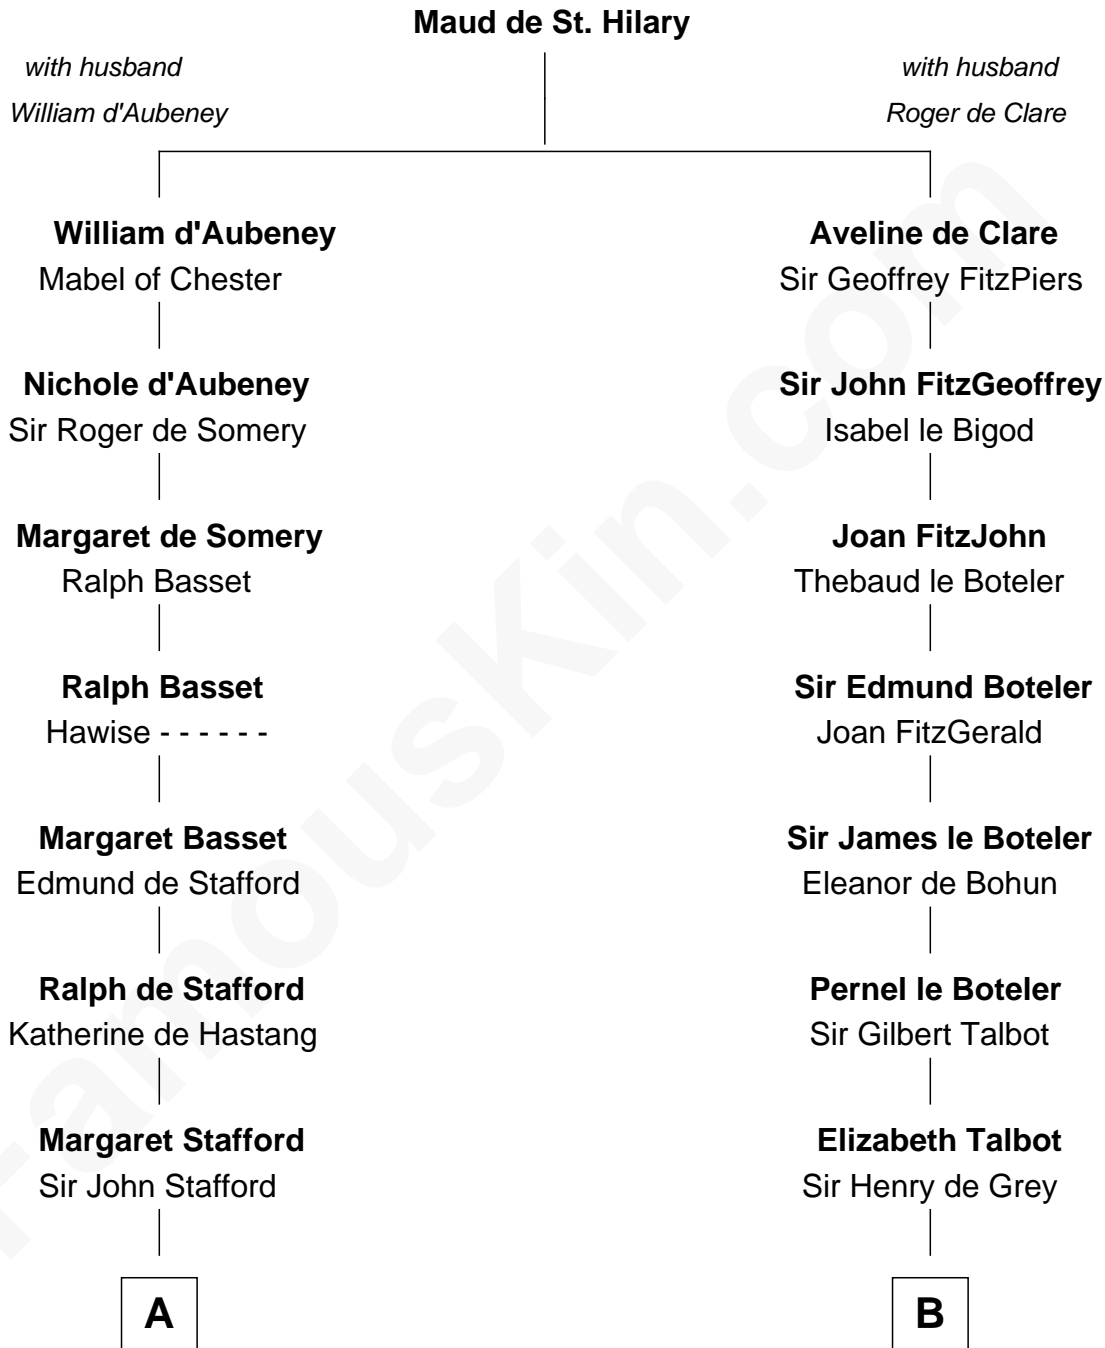

FamousKin.com

Relationship Chart of

Samuel Ward King

15th Governor of Rhode Island

19th cousin 2 times removed of

Robert Treat Paine

Signer of the Declaration of Independence

C

Samuel Greene

Mary Gorton

Samuel Greene
Sarah Coggeshall

Mercy Green
John Walton

Welthian Walton
William Borden King

Samuel Ward King
15th Governor of Rhode Island

D

Abigail Willard
Rev. Samuel Treat