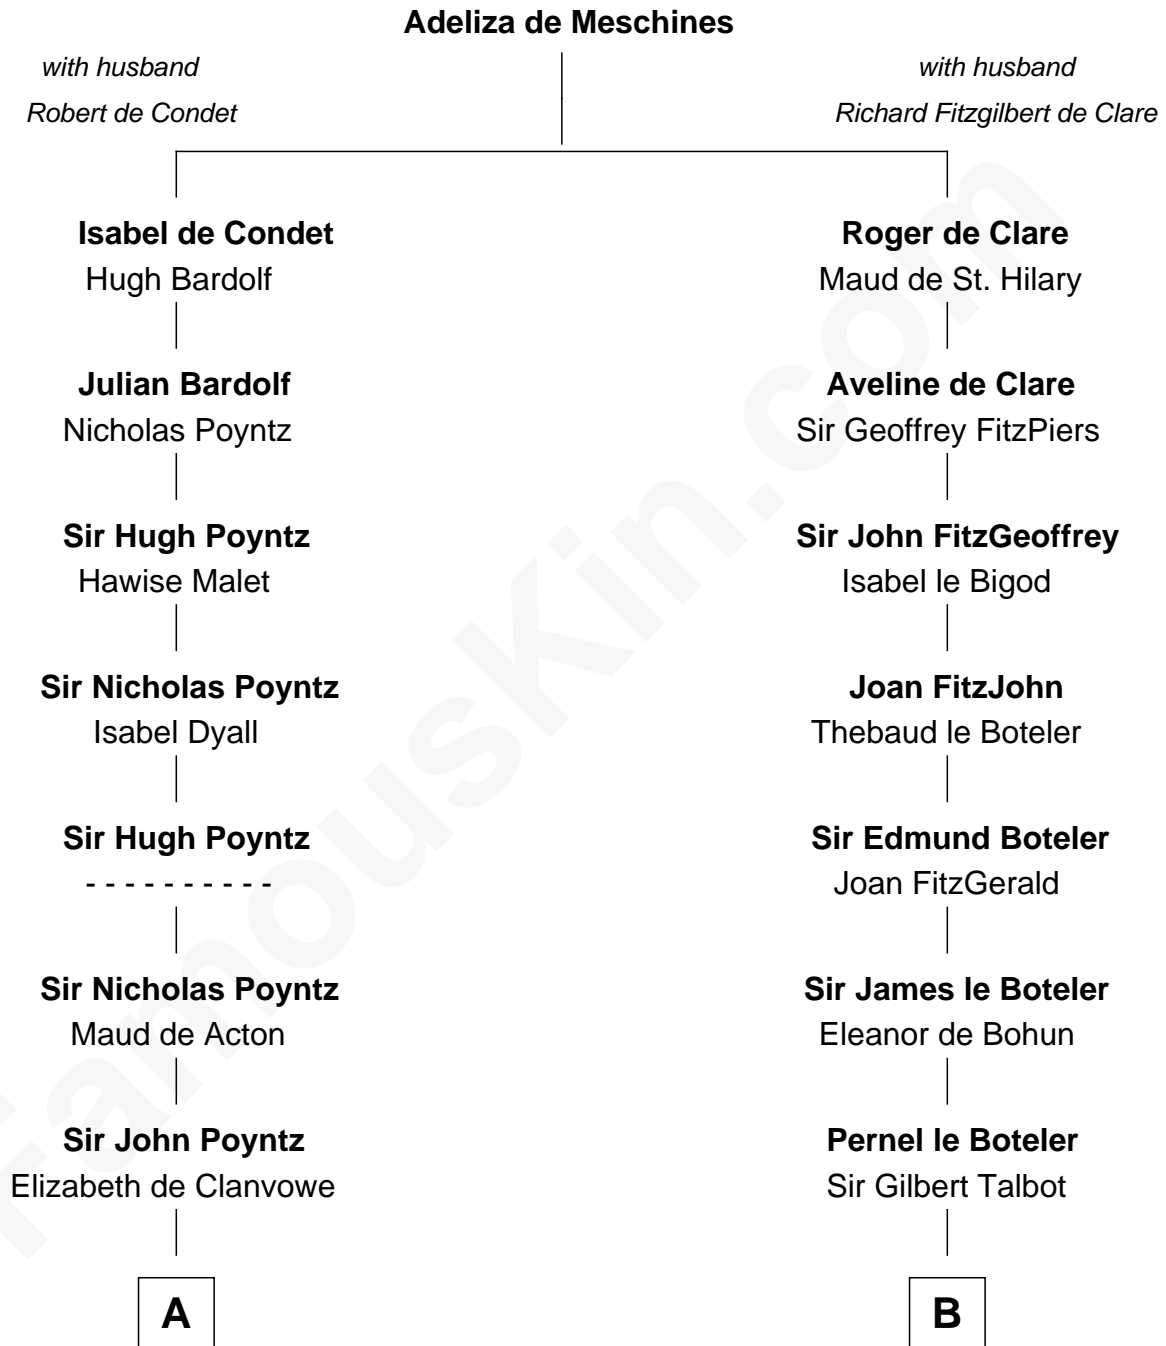

## Relationship Chart of

### Samuel Ward King

15th Governor of Rhode Island

20th cousin 1 time removed of

**Robert Treat Paine**

Signer of the Declaration of Independence

**C**

**Samuel Greene**

Mary Gorton

**Samuel Greene**

Sarah Coggeshall

**Mercy Green**

John Walton

**Welthian Walton**

William Borden King

**Samuel Ward King**

*15th Governor of Rhode Island*