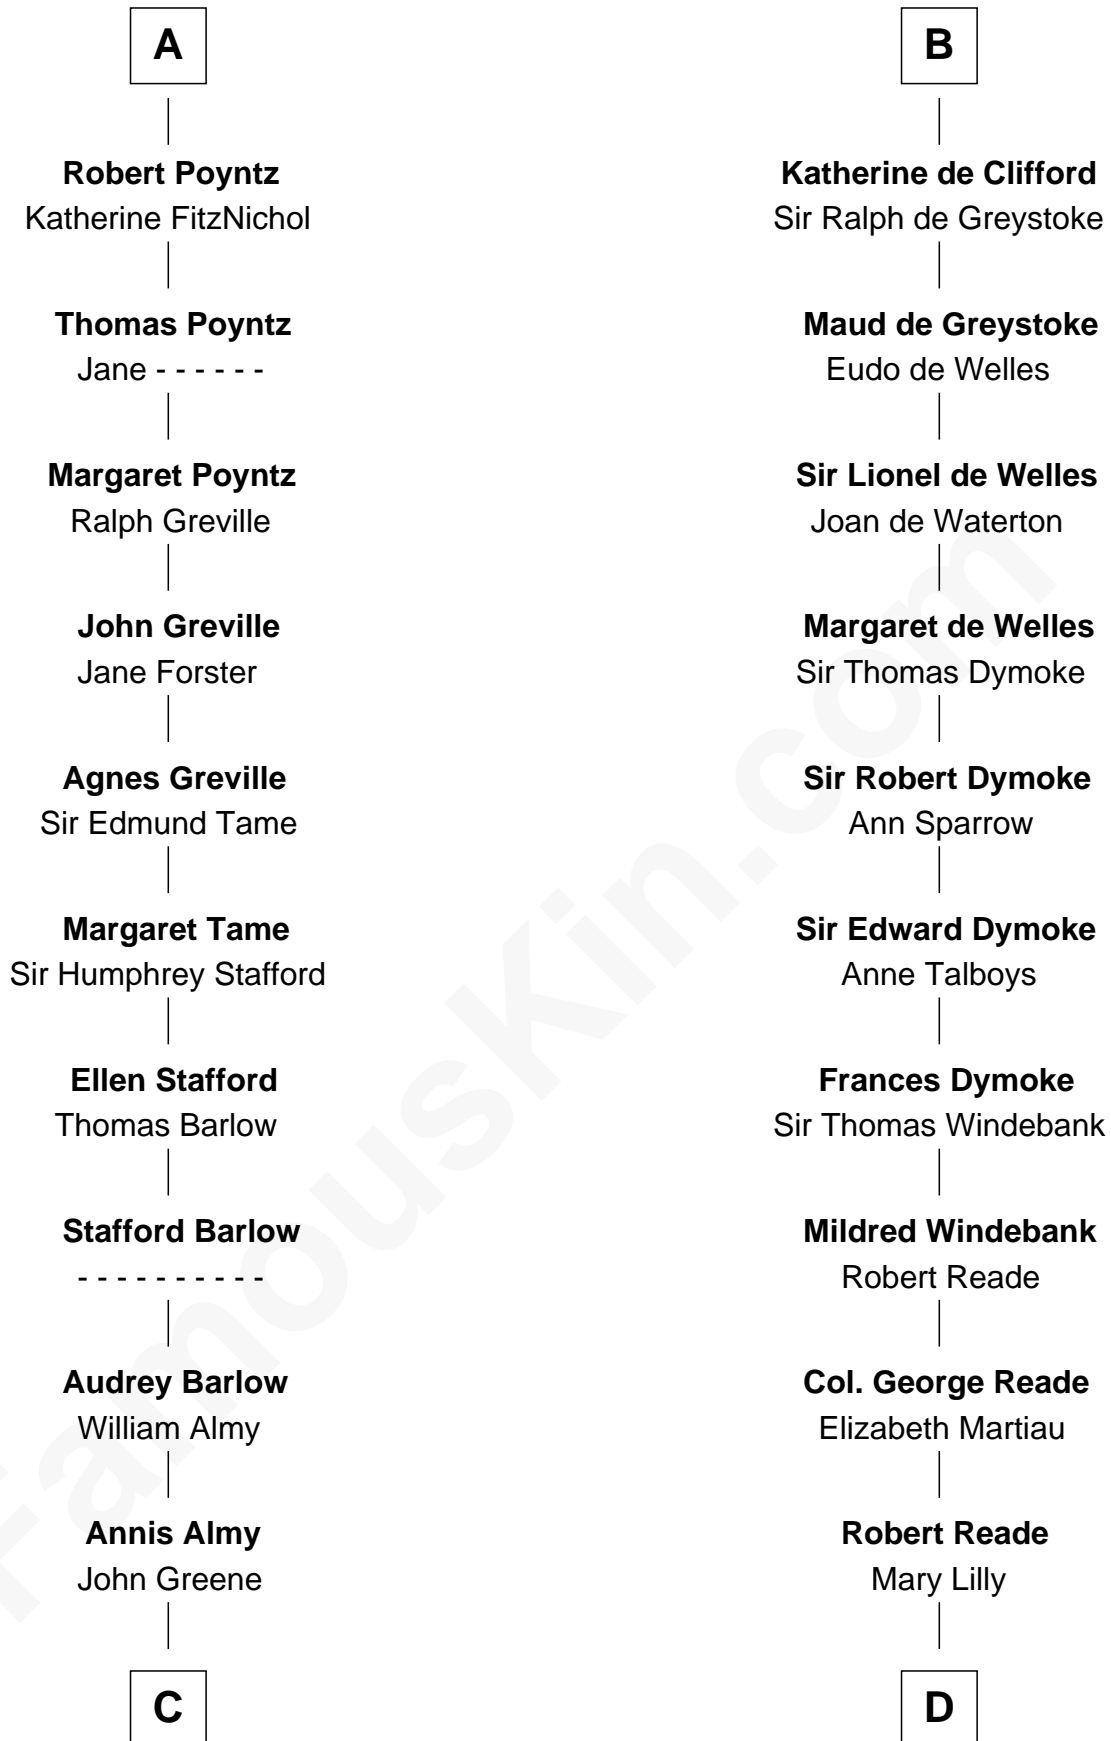

FamousKin.com

Relationship Chart of

Samuel Ward King

15th Governor of Rhode Island

19th cousin 2 times removed of

Thomas Nelson

Signer of the Declaration of Independence

C

Samuel Greene

Mary Gorton

Samuel Greene
Sarah Coggeshall

Mercy Green
John Walton

Welthian Walton
William Borden King

Samuel Ward King
15th Governor of Rhode Island

D

Margaret Reade