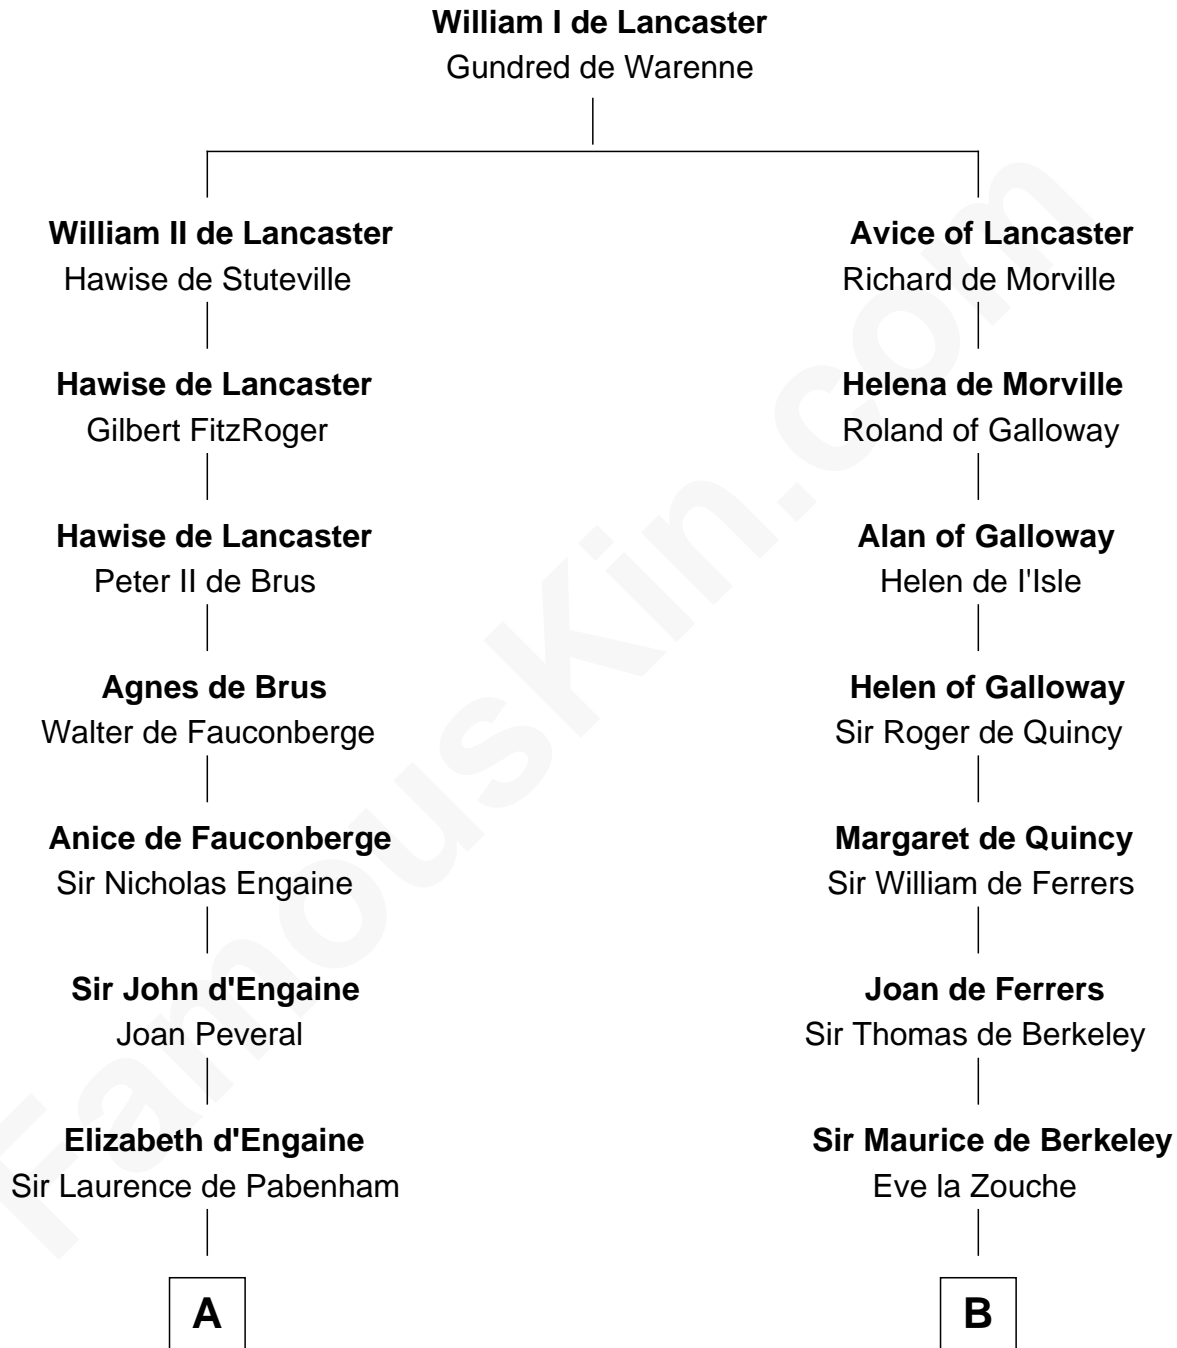

FamousKin.com

Relationship Chart of

Samuel Ward King

15th Governor of Rhode Island

20th cousin of

Thomas Nelson

Signer of the Declaration of Independence

C

Samuel Greene
Sarah Coggeshall

Mercy Green
John Walton

Welthian Walton
William Borden King

Samuel Ward King
15th Governor of Rhode Island

D

Robert Reade
Mary Lilly

Margaret Reade
Thomas Nelson

William Nelson
Elizabeth Burwell

Thomas Nelson
Signer of Declaration of Independence