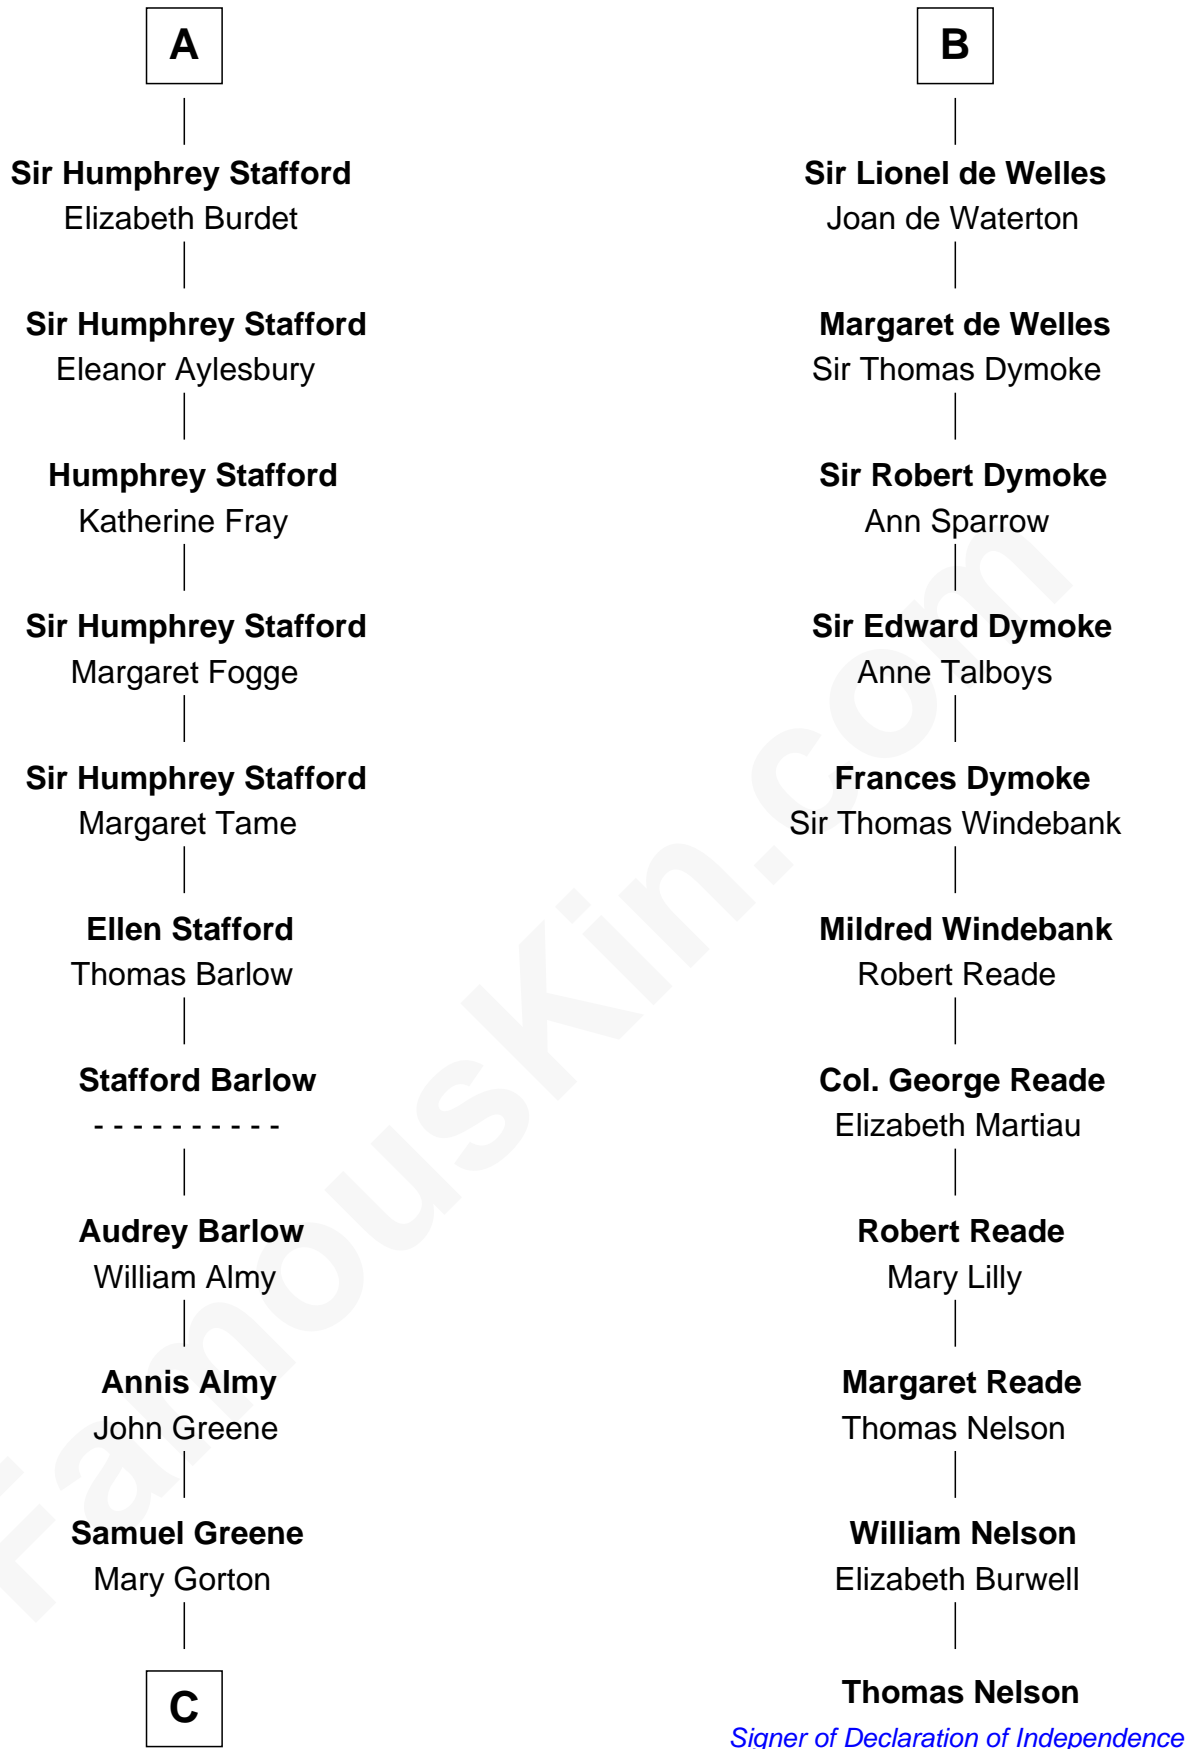

## Relationship Chart of

### Samuel Ward King

15th Governor of Rhode Island

17th cousin 3 times removed of

### Thomas Nelson

Signer of the Declaration of Independence

**Sir William Longespee**

Ela of Salisbury

**C**

—  
**Samuel Greene**  
Sarah Coggeshall

—  
**Mercy Green**  
John Walton

—  
**Welthian Walton**  
William Borden King

—  
**Samuel Ward King**  
*15th Governor of Rhode Island*

FamousKin.com