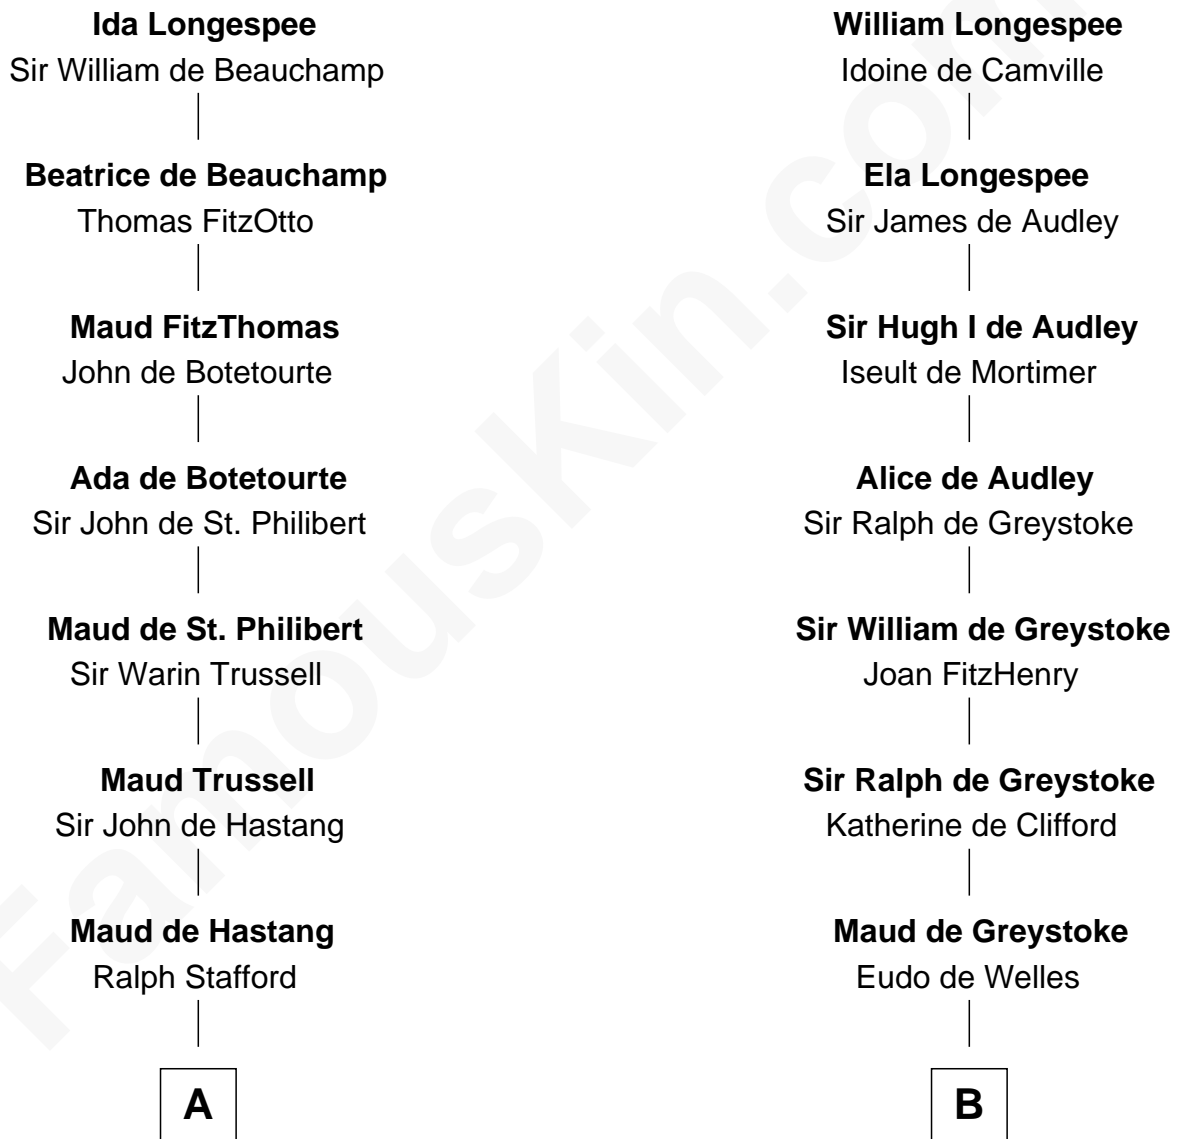

## Relationship Chart of

### Samuel Ward King

15th Governor of Rhode Island

17th cousin 3 times removed of

### Thomas Nelson

Signer of the Declaration of Independence

**Sir William Longespee**

Ela of Salisbury

**C**

—  
**Samuel Greene**  
Sarah Coggeshall

—  
**Mercy Green**  
John Walton

—  
**Welthian Walton**  
William Borden King

—  
**Samuel Ward King**  
*15th Governor of Rhode Island*

FamousKin.com