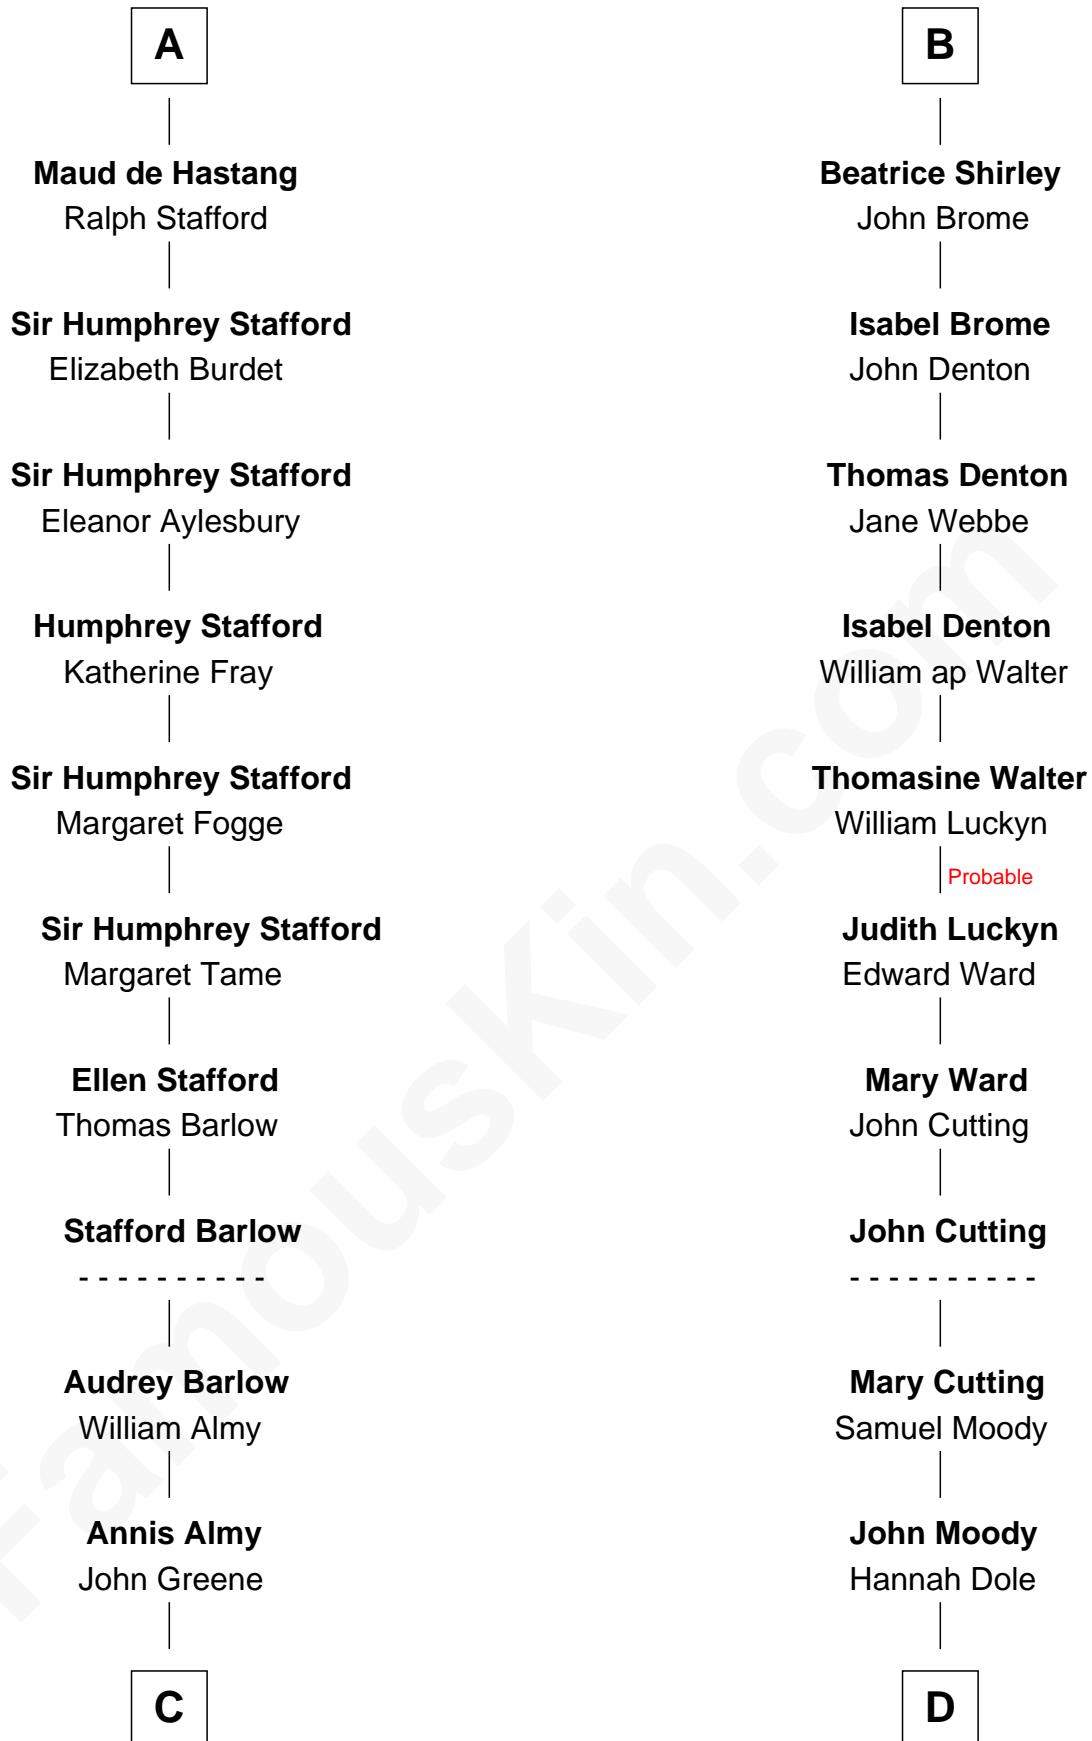

FamousKin.com

Relationship Chart of

Samuel Ward King

15th Governor of Rhode Island

19th cousin 2 times removed of

Nathan Hale

America's First Spy

Henry II, King of England

Beatrice Brewes

Sir Hugh Shirley

Maud Trussell

Sir John de Hastang

Sir Ralph Shirley

Joan Basset

A

B