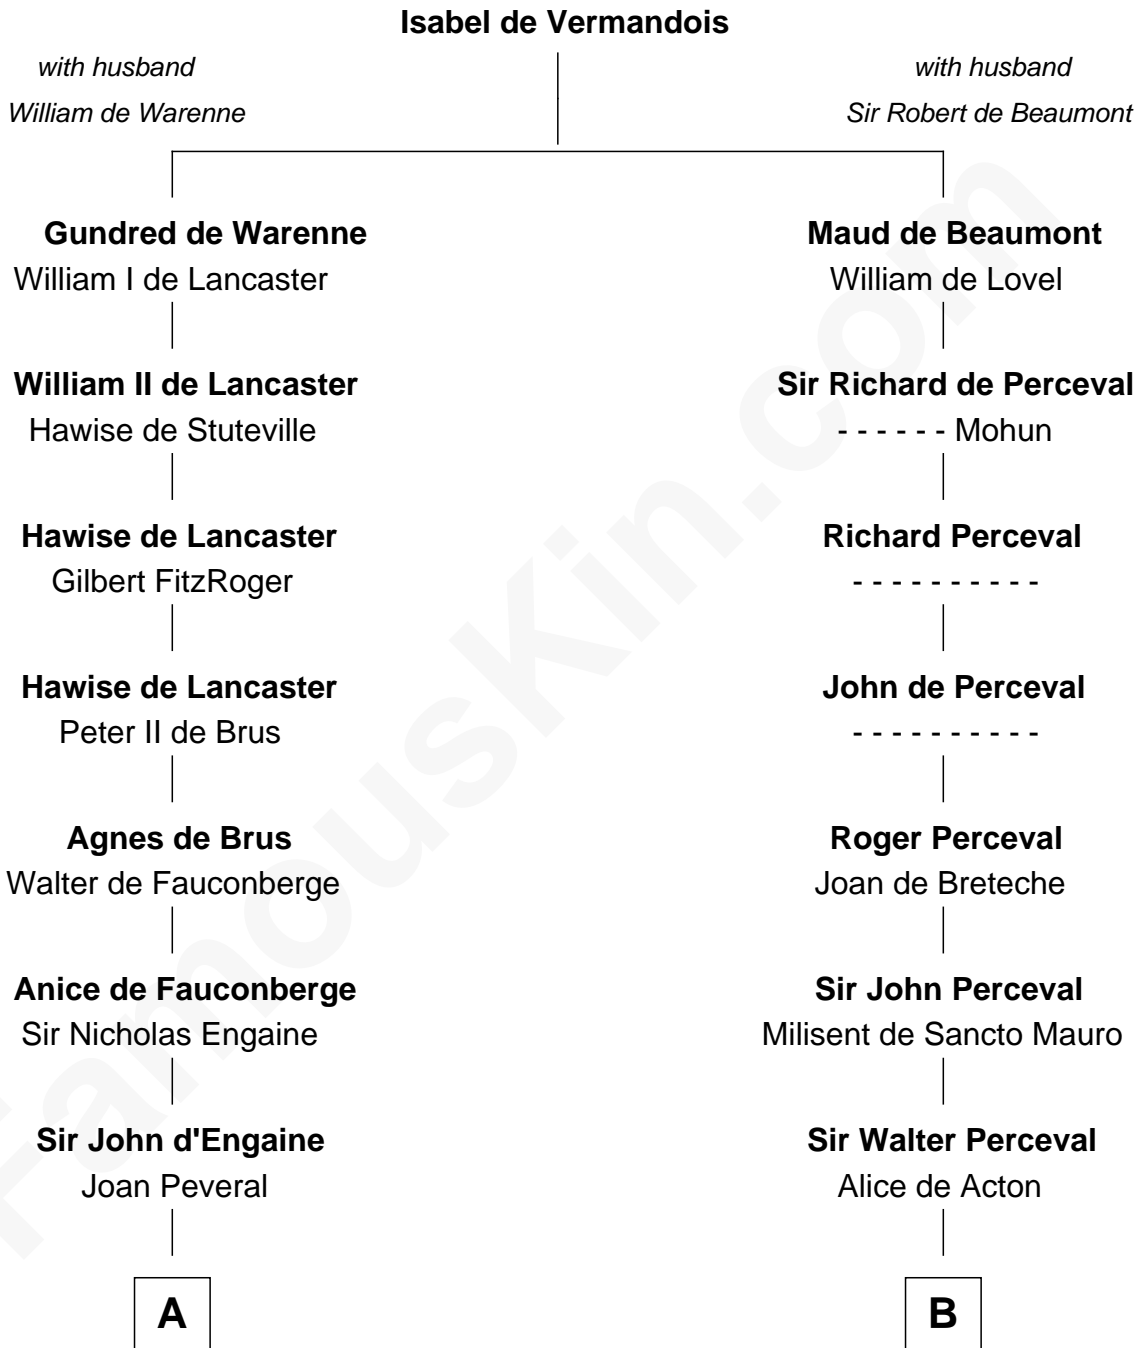

## Relationship Chart of

### Samuel Ward King

15th Governor of Rhode Island

19th cousin 2 times removed of

### General William Whipple

Signer of the Declaration of Independence

**C**

**Samuel Greene**

Mary Gorton

**Samuel Greene**

Sarah Coggeshall

**Mercy Green**