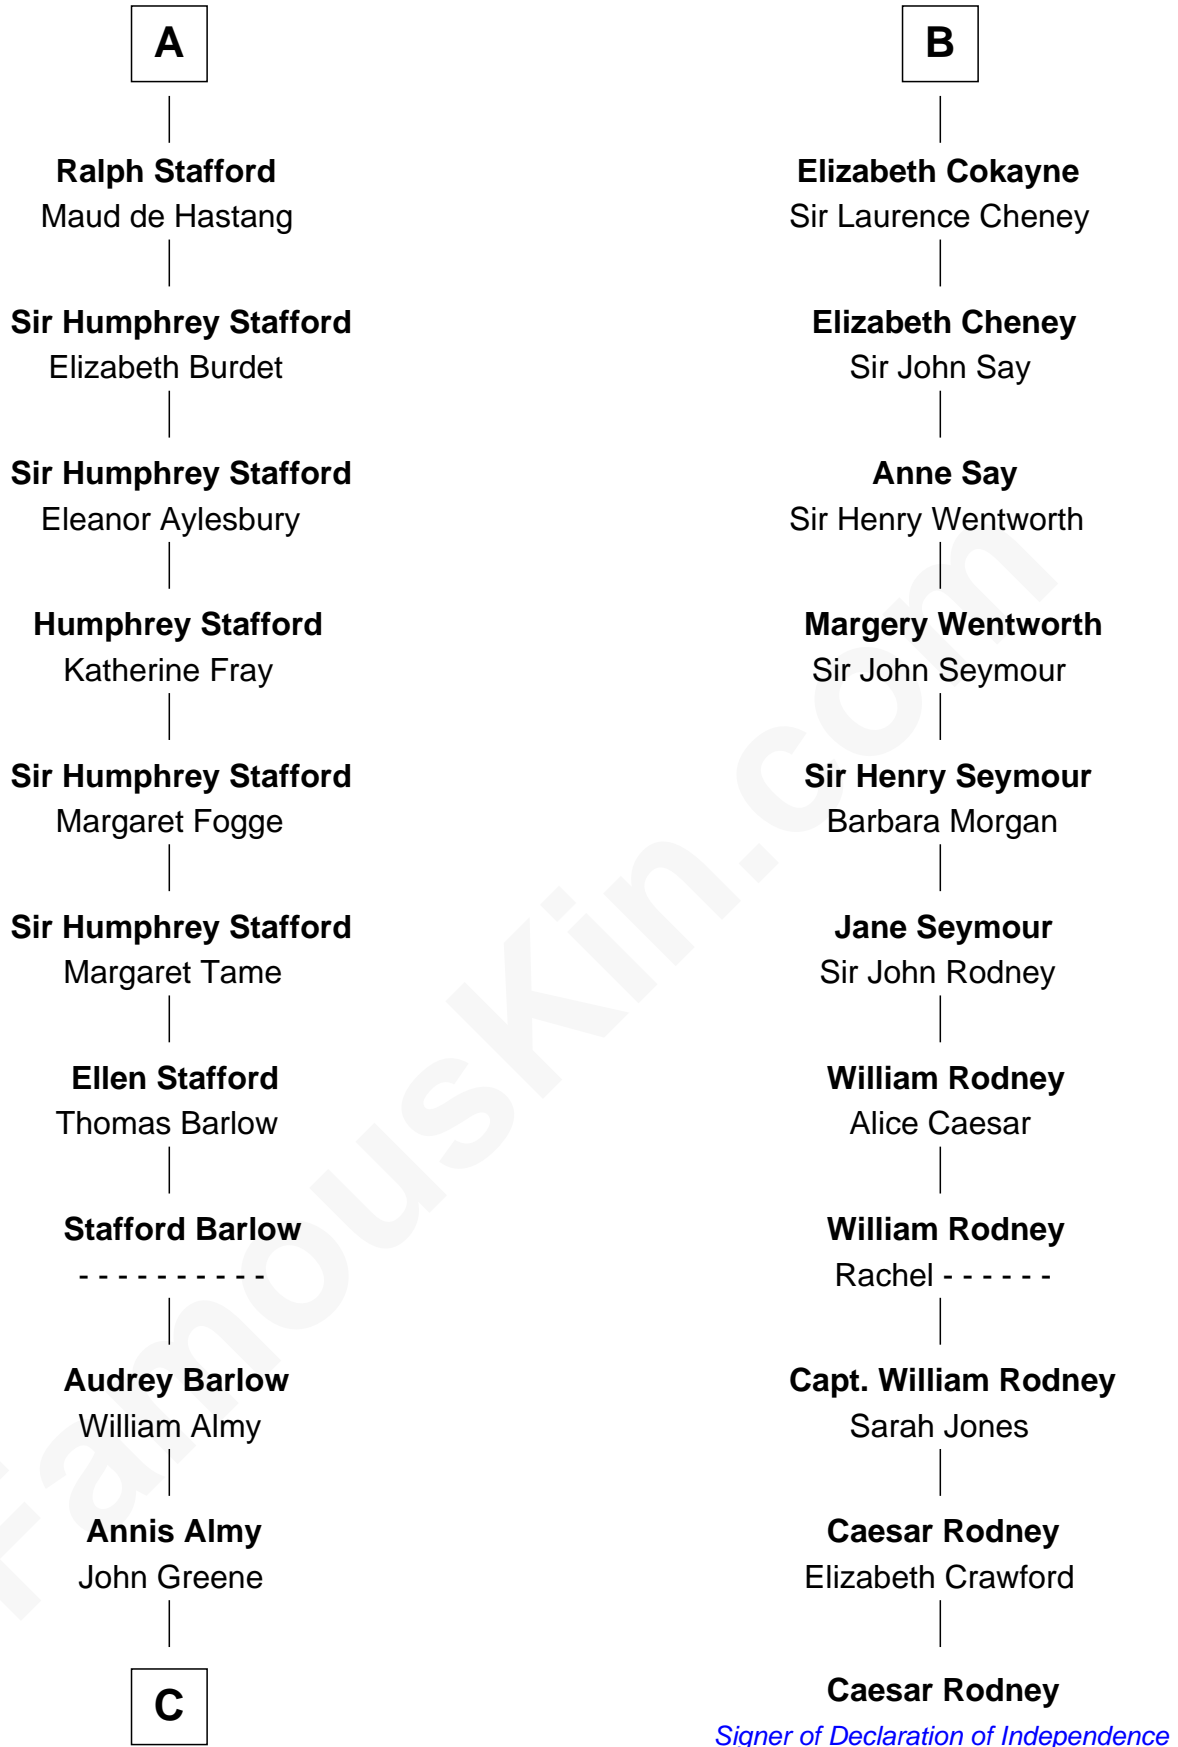

## Relationship Chart of Samuel Ward King

15th Governor of Rhode Island

17th cousin 4 times removed of

**Caesar Rodney**

Signer of the Declaration of Independence

**Bertrade de Montfort**

Hugh de Kevelioc

**C**

—  
**Samuel Greene**

Mary Gorton

—  
**Samuel Greene**  
Sarah Coggeshall

—  
**Mercy Green**  
John Walton

—  
**Welthian Walton**  
William Borden King

—  
**Samuel Ward King**  
*15th Governor of Rhode Island*