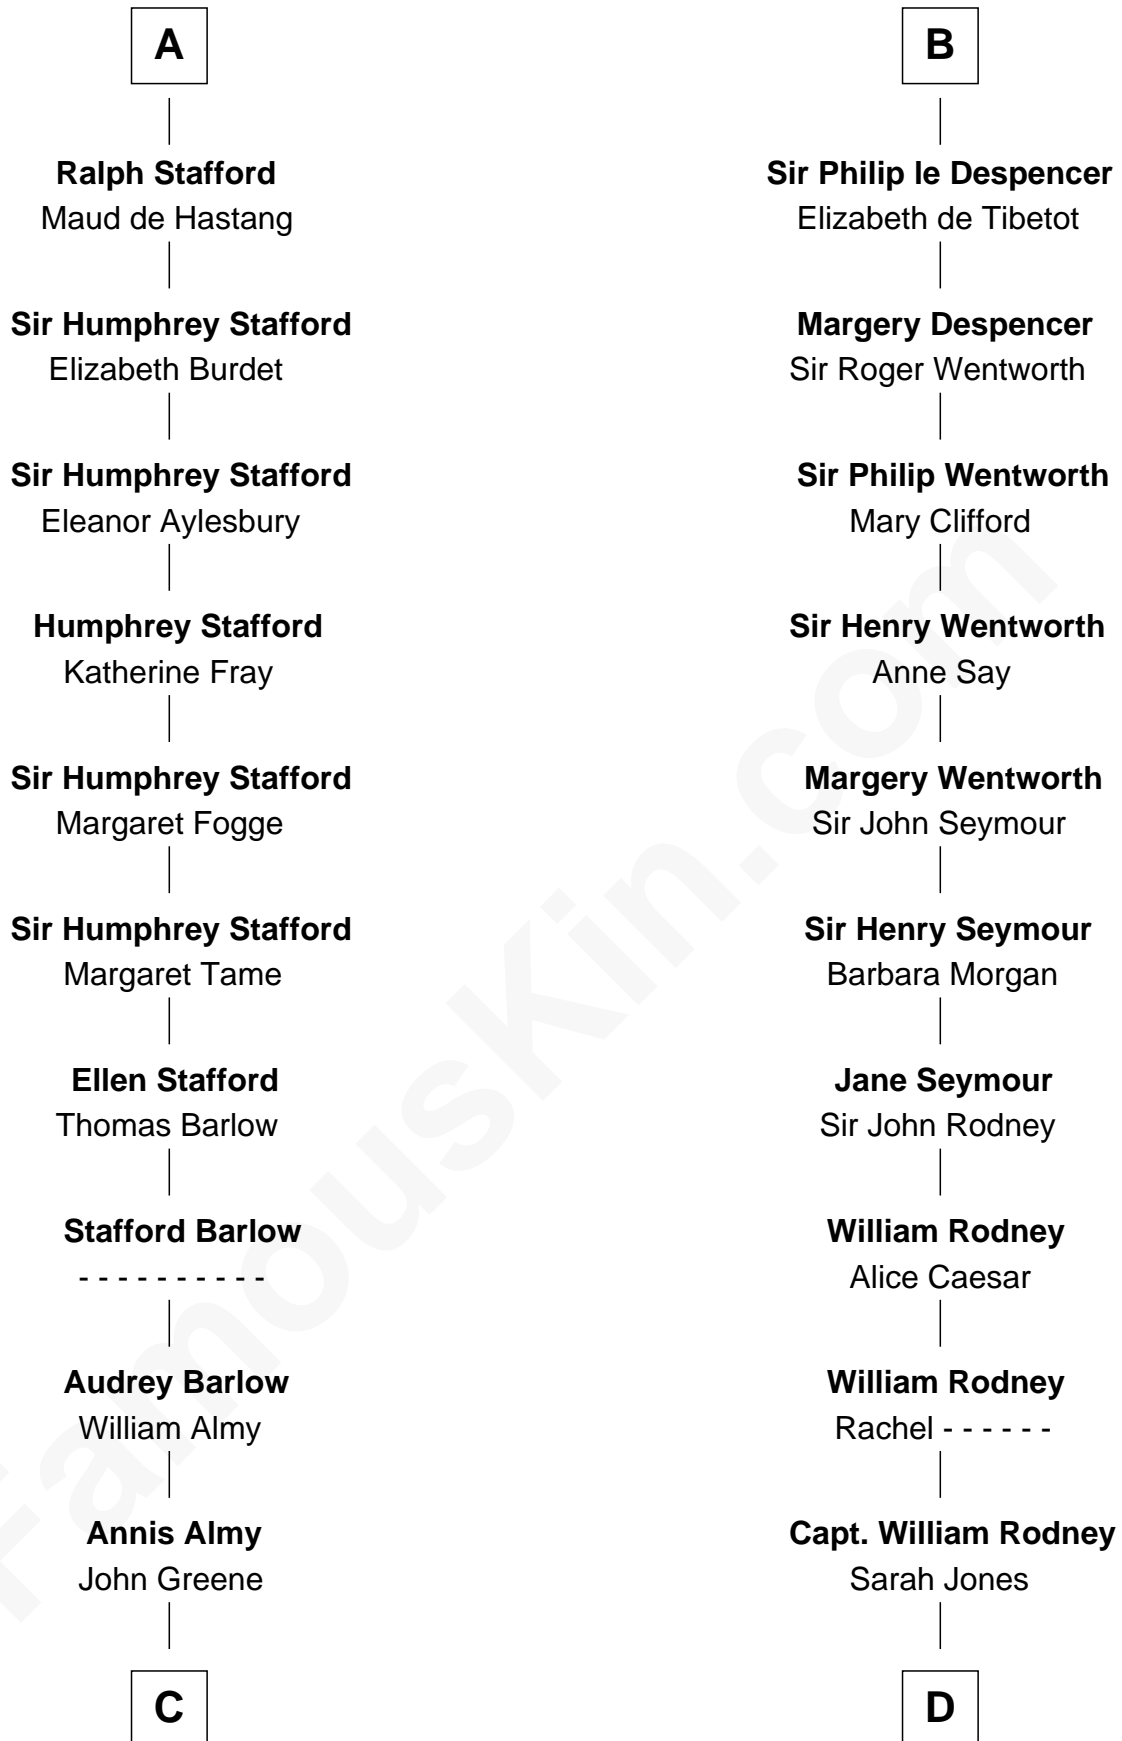

## Relationship Chart of

### Samuel Ward King

15th Governor of Rhode Island

18th cousin 3 times removed of

**Caesar Rodney**

Signer of the Declaration of Independence

**C**

**Samuel Greene**

Mary Gorton

**Samuel Greene**  
Sarah Coggeshall

**Mercy Green**  
John Walton

**Welthian Walton**  
William Borden King

**Samuel Ward King**  
*15th Governor of Rhode Island*

**D**

**Caesar Rodney**  
Elizabeth Crawford