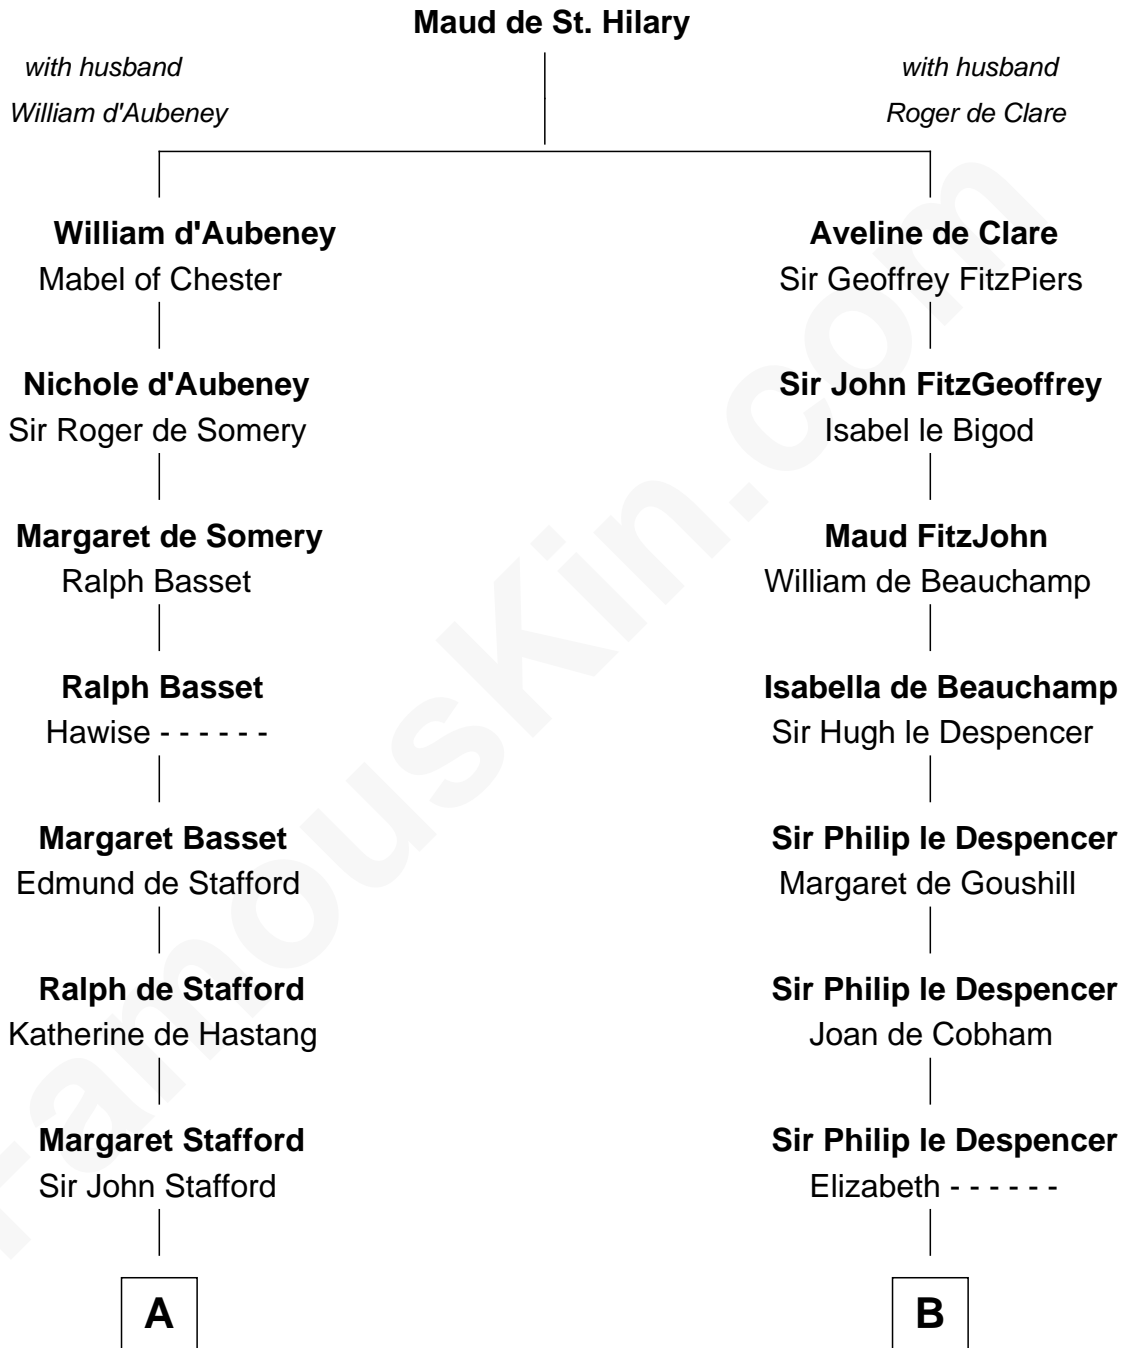

## Relationship Chart of

### Samuel Ward King

15th Governor of Rhode Island

18th cousin 3 times removed of

**Caesar Rodney**

Signer of the Declaration of Independence

**C**

**Samuel Greene**

Mary Gorton

**Samuel Greene**  
Sarah Coggeshall

**Mercy Green**  
John Walton

**Welthian Walton**  
William Borden King

**Samuel Ward King**  
*15th Governor of Rhode Island*

**D**

**Caesar Rodney**  
Elizabeth Crawford