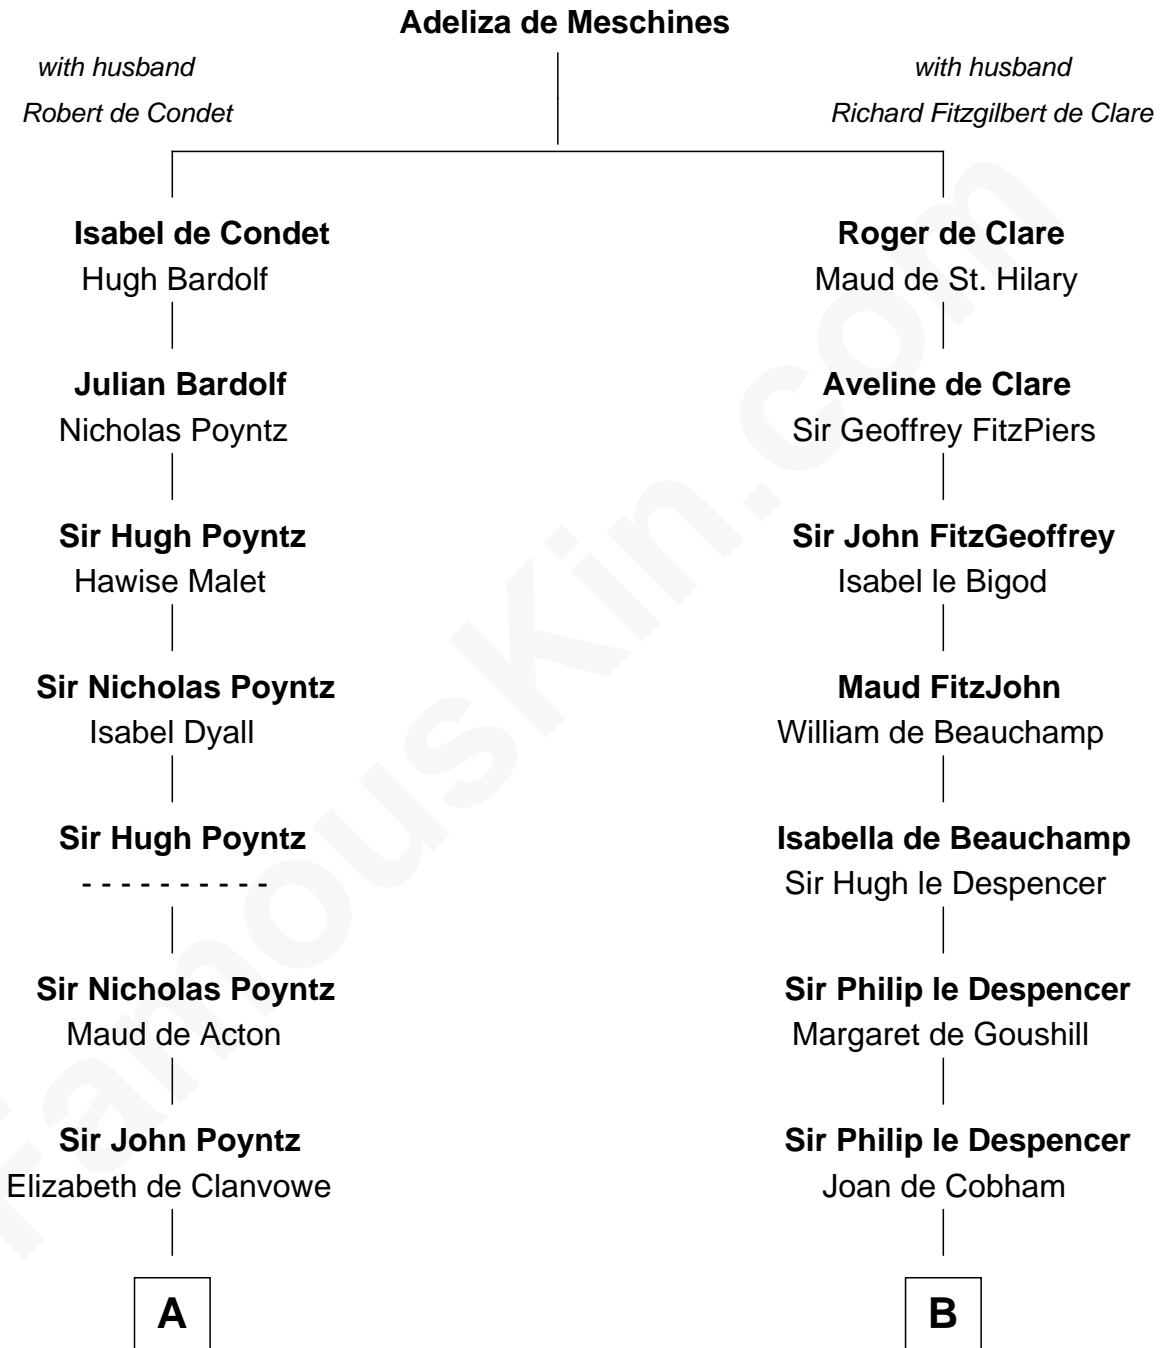

FamousKin.com

Relationship Chart of

Samuel Ward King

15th Governor of Rhode Island

19th cousin 2 times removed of

Caesar Rodney

Signer of the Declaration of Independence

C

Samuel Greene

Mary Gorton

Samuel Greene
Sarah Coggeshall

Mercy Green
John Walton

Welthian Walton
William Borden King

Samuel Ward King
15th Governor of Rhode Island

D

Capt. William Rodney