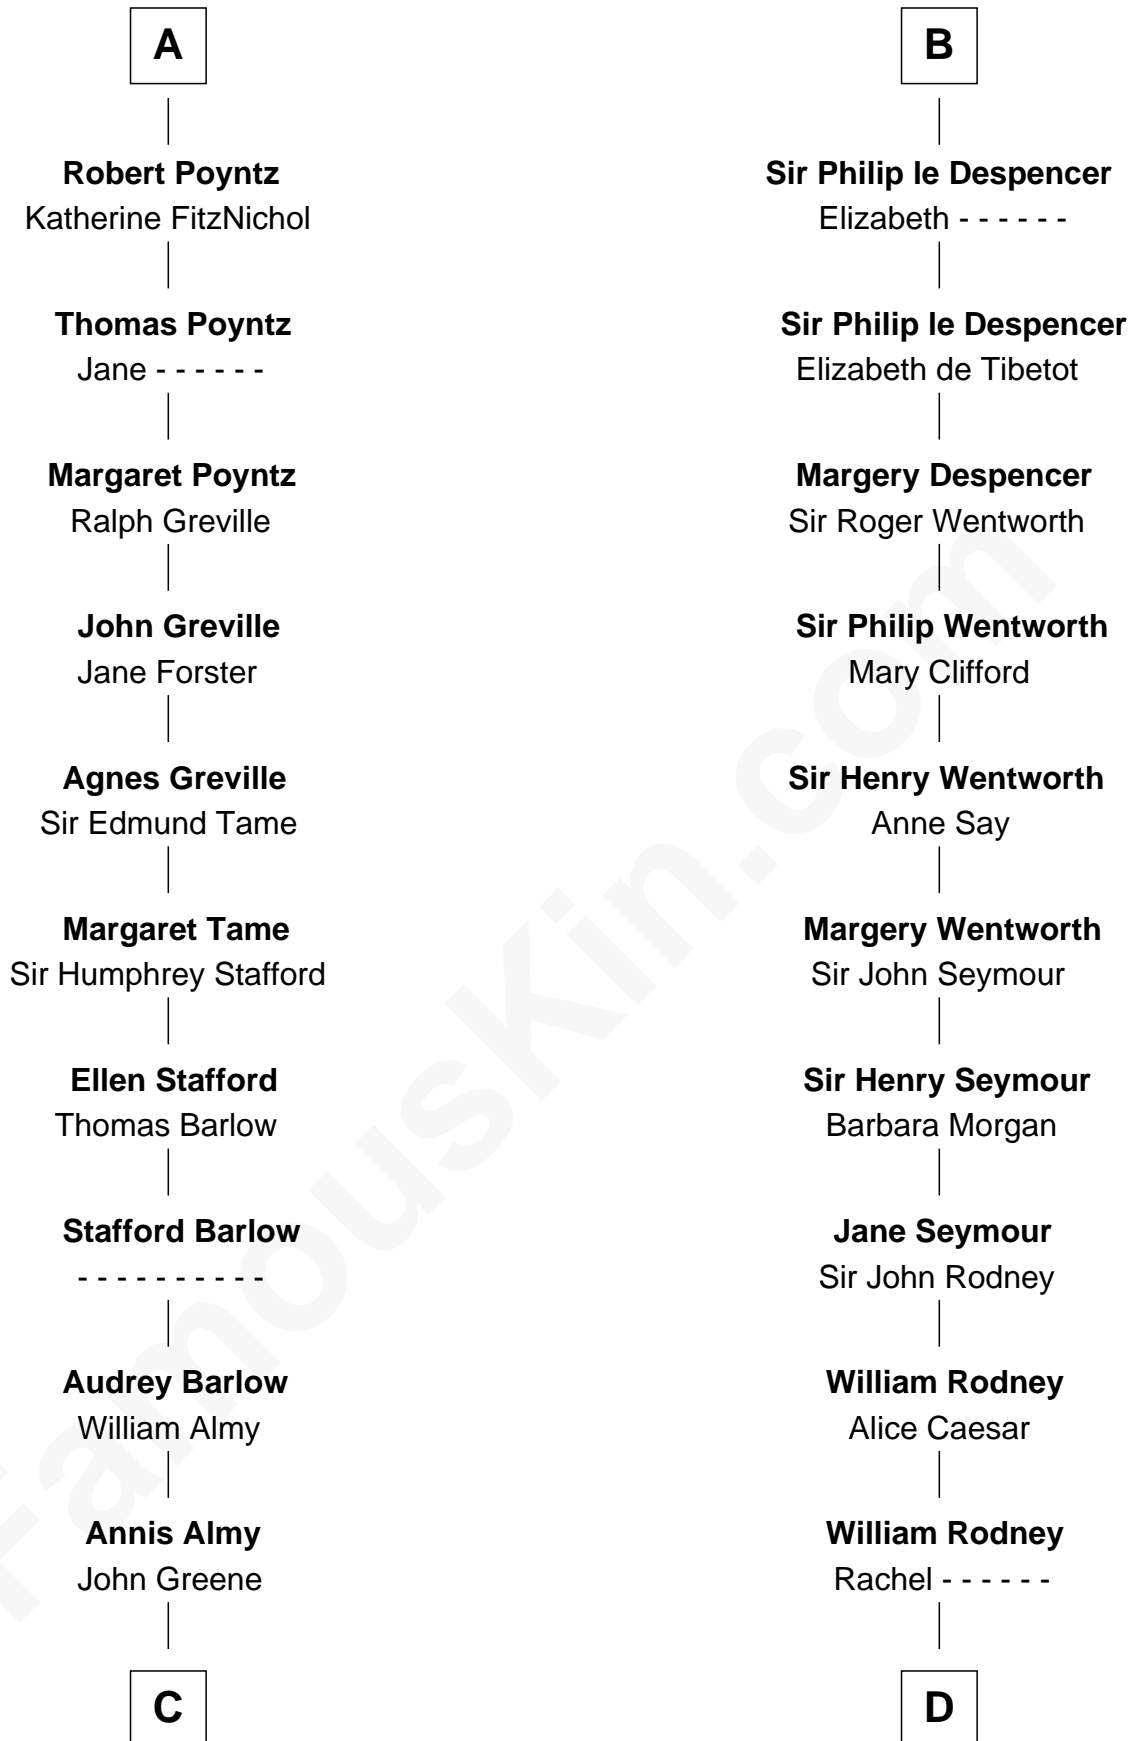

FamousKin.com

Relationship Chart of

Samuel Ward King

15th Governor of Rhode Island

19th cousin 2 times removed of

Caesar Rodney

Signer of the Declaration of Independence

C

Samuel Greene

Mary Gorton

Samuel Greene
Sarah Coggeshall

Mercy Green
John Walton

Welthian Walton
William Borden King

Samuel Ward King
15th Governor of Rhode Island

D

Capt. William Rodney

Sarah Jones

Caesar Rodney
Elizabeth Crawford

Caesar Rodney
Signer of Declaration of Independence

FamousKin.com