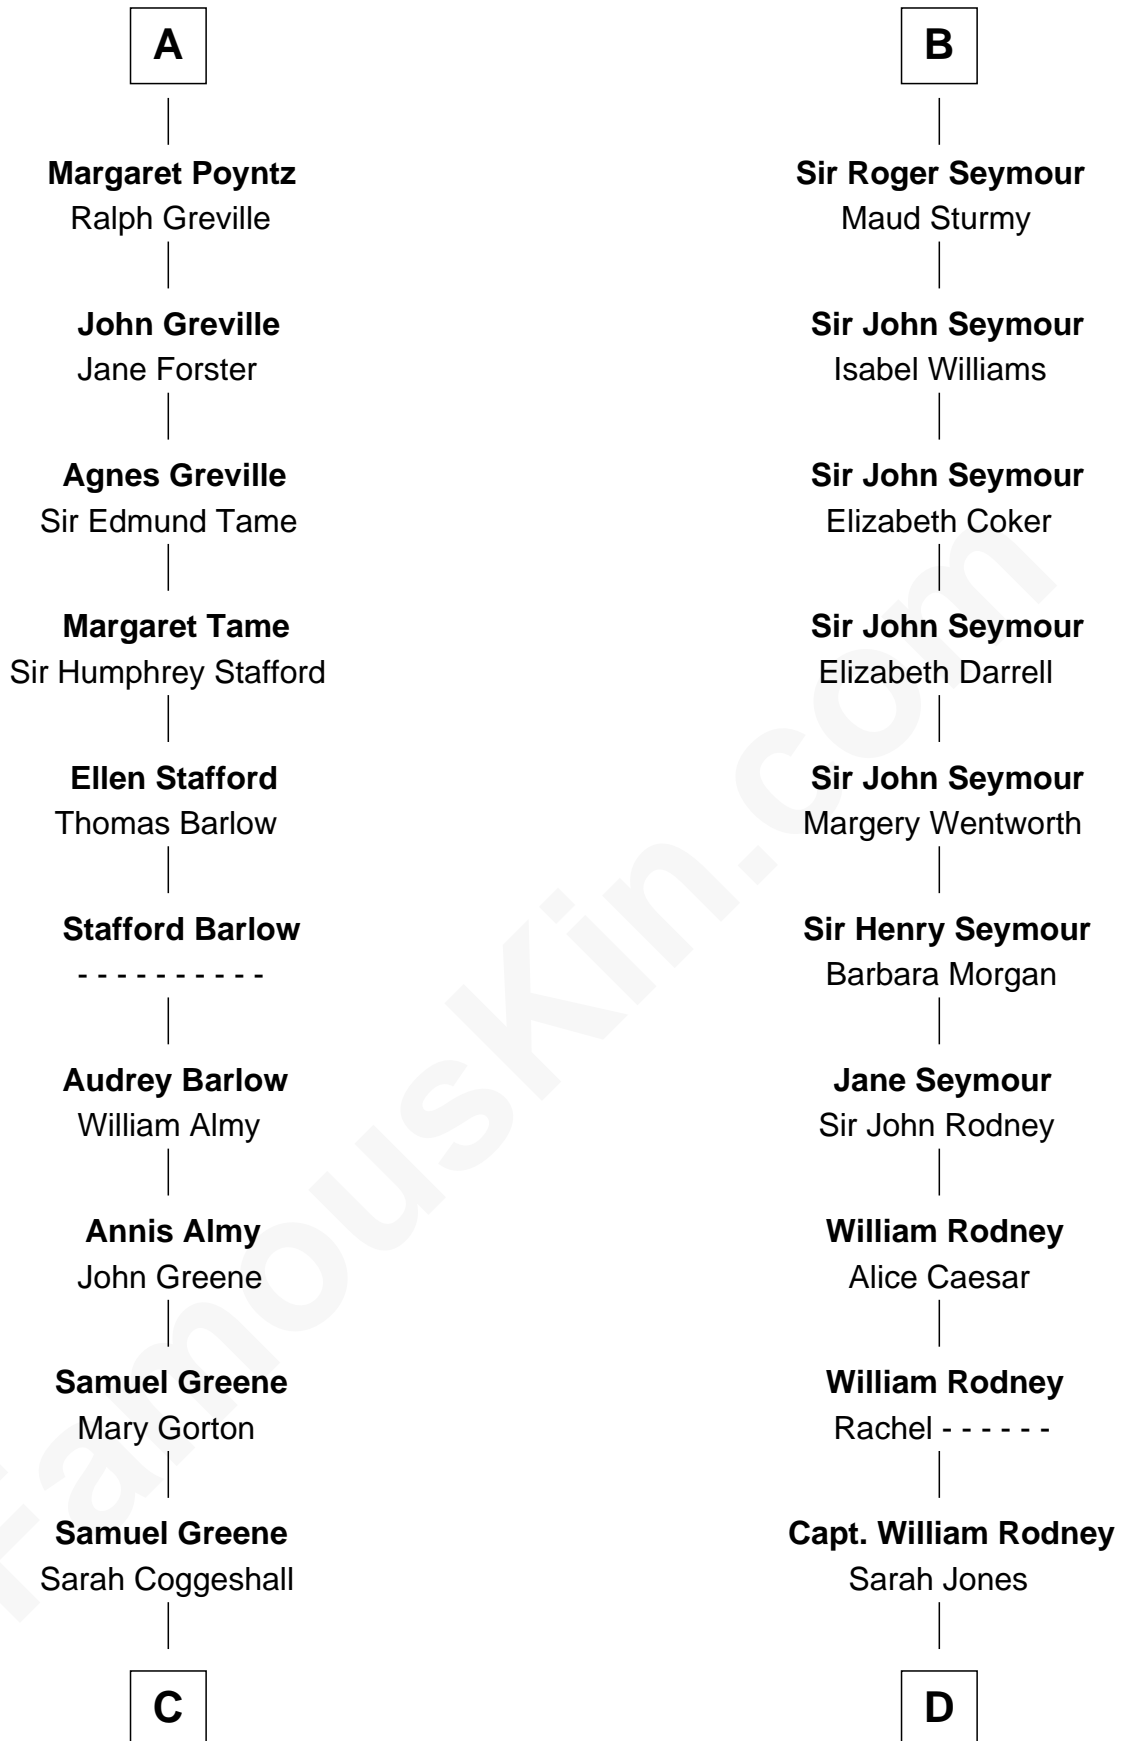

FamousKin.com

Relationship Chart of

Samuel Ward King

15th Governor of Rhode Island

18th cousin 1 time removed of

Caesar Rodney

Signer of the Declaration of Independence

William Malet

C

Mercy Green

John Walton

Welthian Walton

William Borden King

Samuel Ward King

15th Governor of Rhode Island

D

Caesar Rodney

Elizabeth Crawford

Caesar Rodney

Signer of Declaration of Independence

FamousKin.com