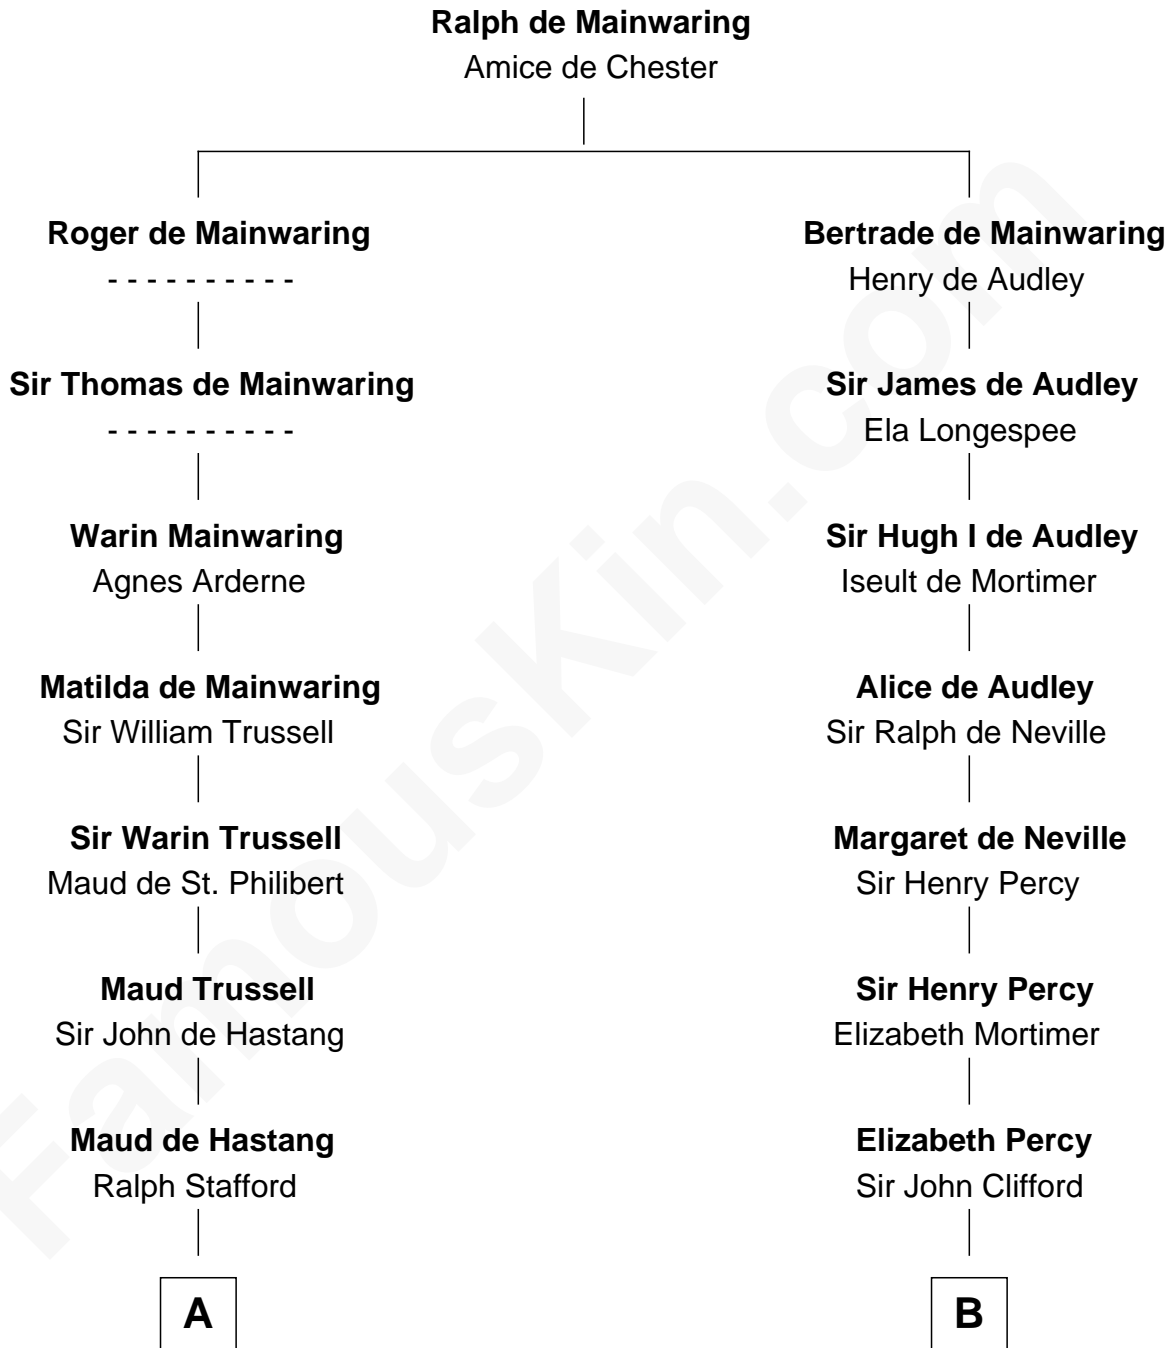

FamousKin.com

Relationship Chart of

Samuel Ward King

15th Governor of Rhode Island

16th cousin 4 times removed of

Caesar Rodney

Signer of the Declaration of Independence

C

—
Samuel Greene
Sarah Coggeshall

—
Mercy Green
John Walton

—
Welthian Walton
William Borden King

—
Samuel Ward King
15th Governor of Rhode Island

FamousKin.com