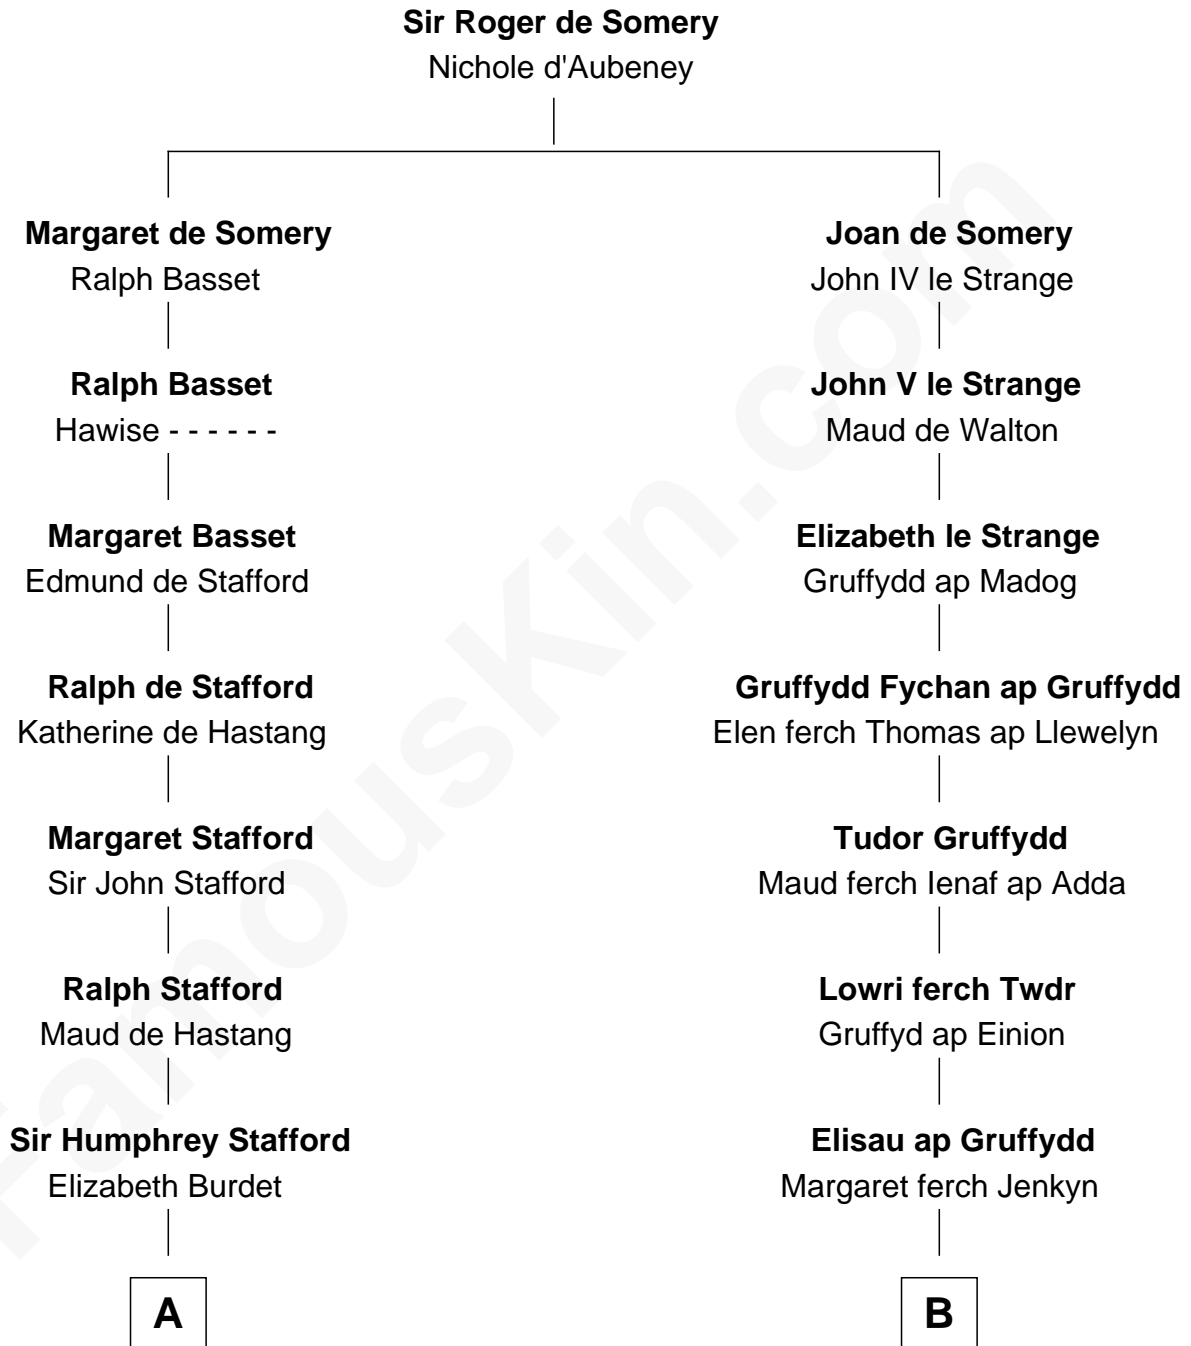

FamousKin.com

Relationship Chart of

Samuel Ward King

15th Governor of Rhode Island

12th cousin 7 times removed of

Elihu Yale

Benefactor and Namesake of Yale College

C

—
Mercy Green

John Walton

—
Welthian Walton

William Borden King

—
Samuel Ward King

15th Governor of Rhode Island

FamousKin.com