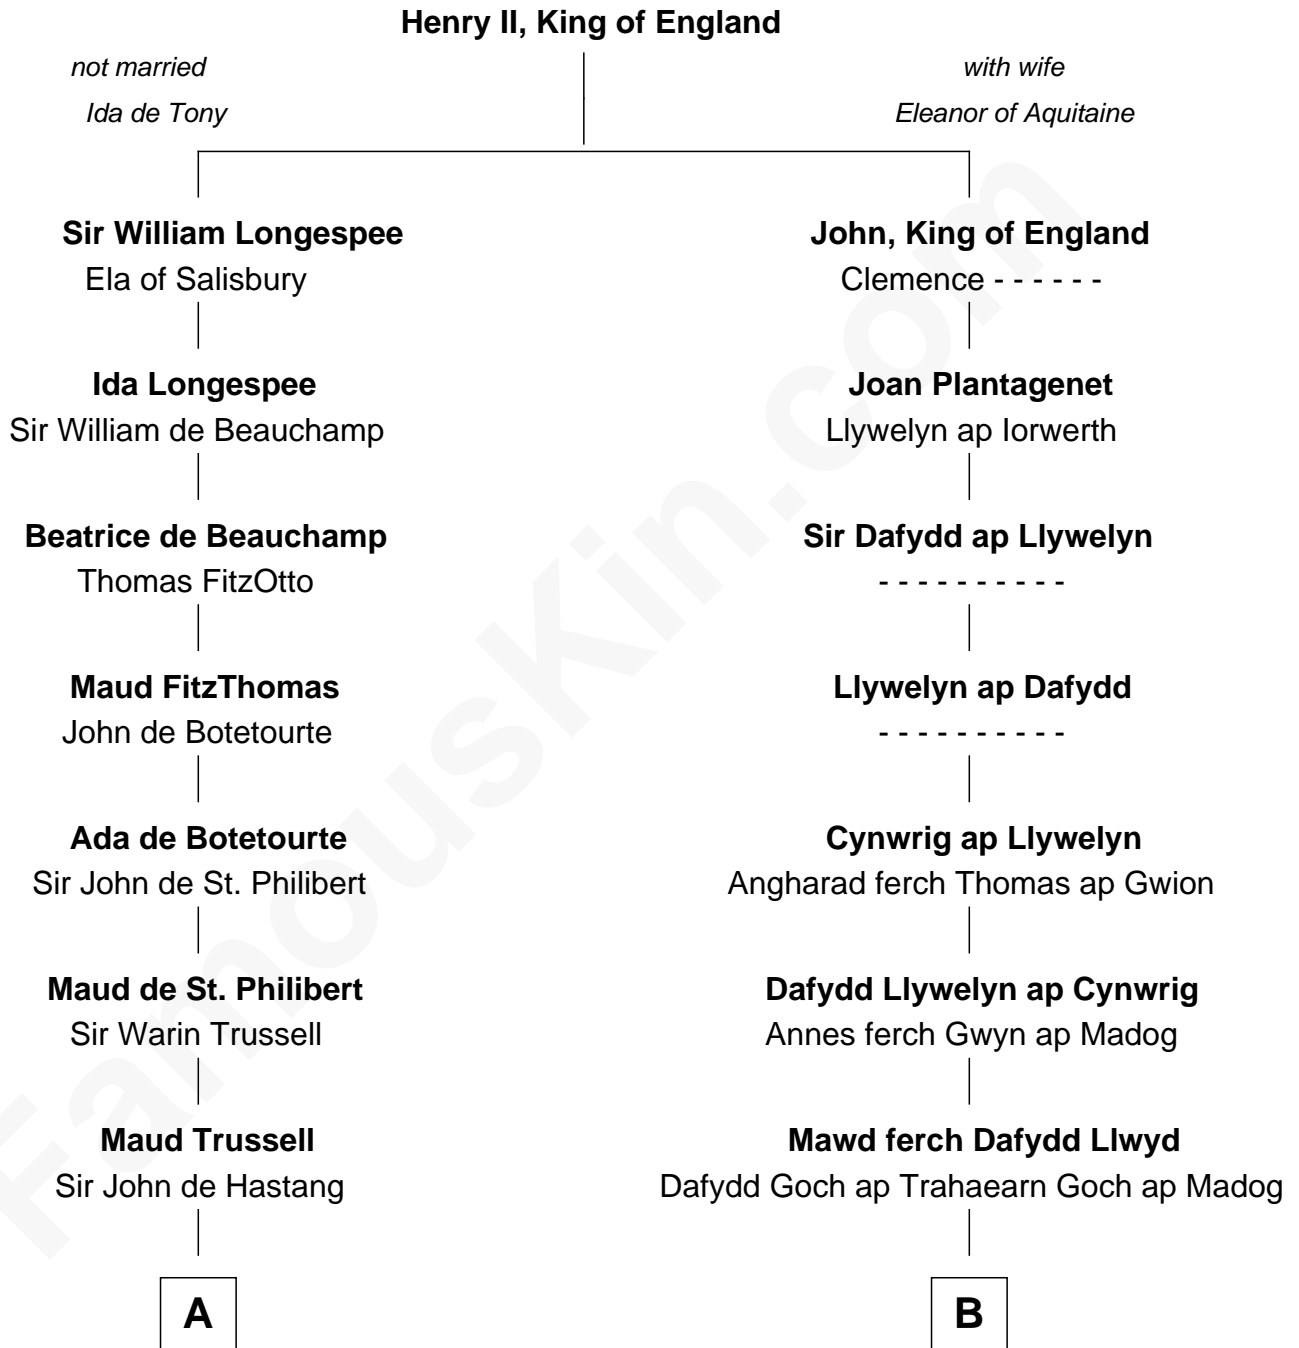

# FamousKin.com

## Relationship Chart of

### Samuel Ward King

15th Governor of Rhode Island

18th cousin 3 times removed of

**Elihu Yale**

Benefactor and Namesake of Yale College

**C**

**Samuel Greene**

Mary Gorton

**Samuel Greene**  
Sarah Coggeshall

**Mercy Green**  
John Walton

**Welthian Walton**  
William Borden King

**Samuel Ward King**  
*15th Governor of Rhode Island*

**D**

**David Yale**  
Ursula Knight

**Elihu Yale**  
*Namesake of Yale College*