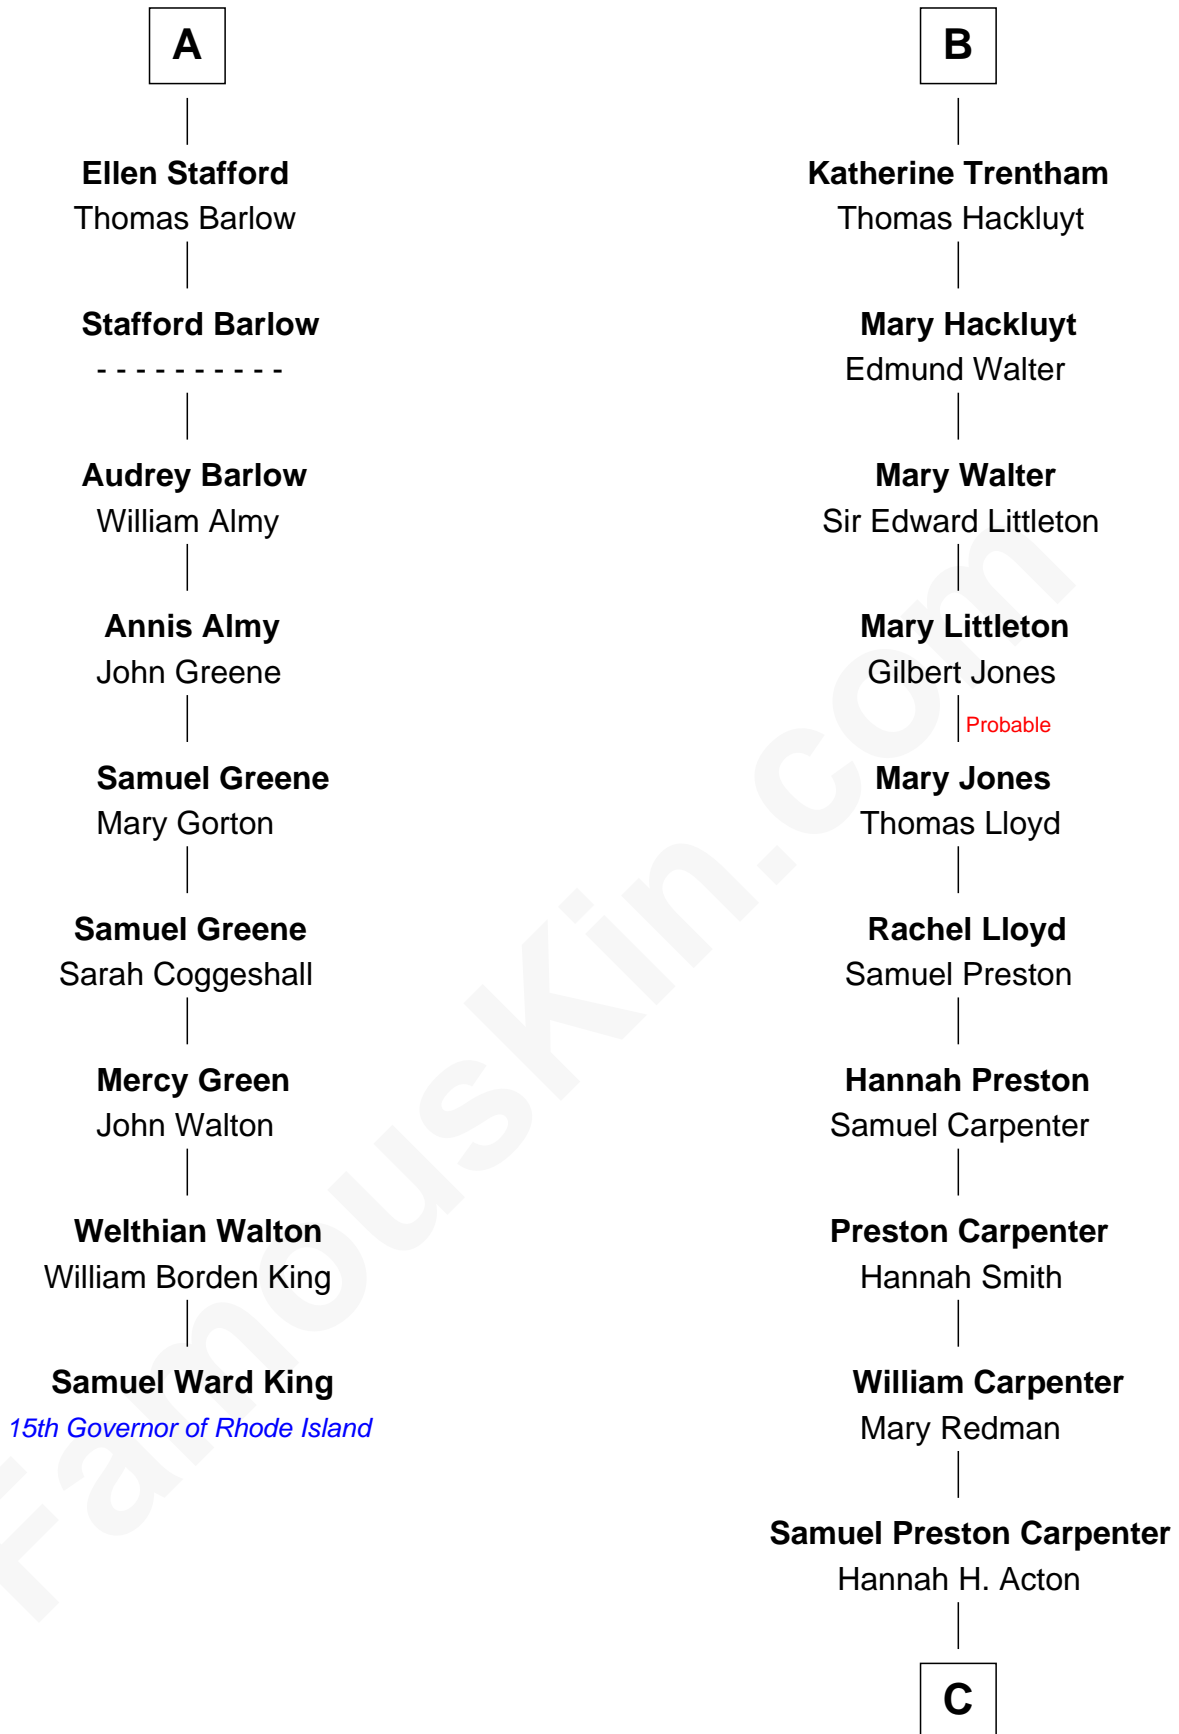

FamousKin.com

Relationship Chart of

Samuel Ward King

15th Governor of Rhode Island

15th cousin 6 times removed of

Christopher Reeve

Movie Actor

C

—
Sarah Wyatt Carpenter

Richard Henry Reeve

—
Augustus Henry Reeve

Margaretta Willis Baldwin

—
Richard Henry Reeve

Anne Conrad D'Olier

—
Franklin D'Olier Reeve

Barbara Pitney Lamb