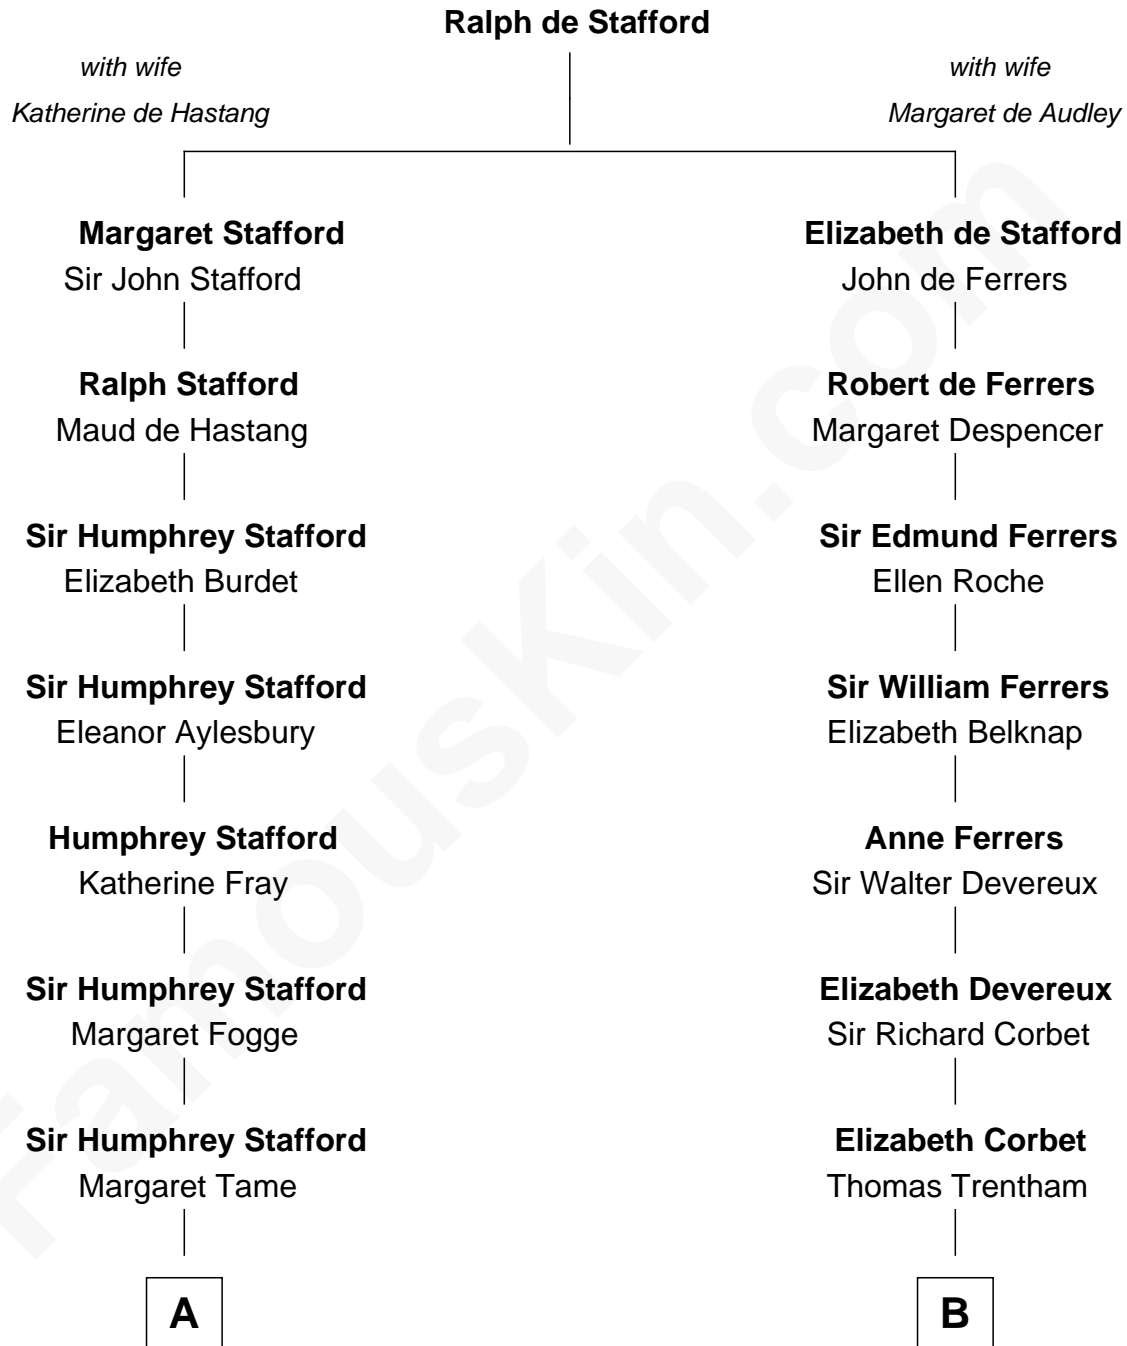

FamousKin.com

Relationship Chart of

Samuel Ward King

15th Governor of Rhode Island

15th cousin 6 times removed of

Christopher Reeve

Movie Actor

C

—
Sarah Wyatt Carpenter

Richard Henry Reeve

—
Augustus Henry Reeve

Margaretta Willis Baldwin

—
Richard Henry Reeve

Anne Conrad D'Olier

—
Franklin D'Olier Reeve

Barbara Pitney Lamb