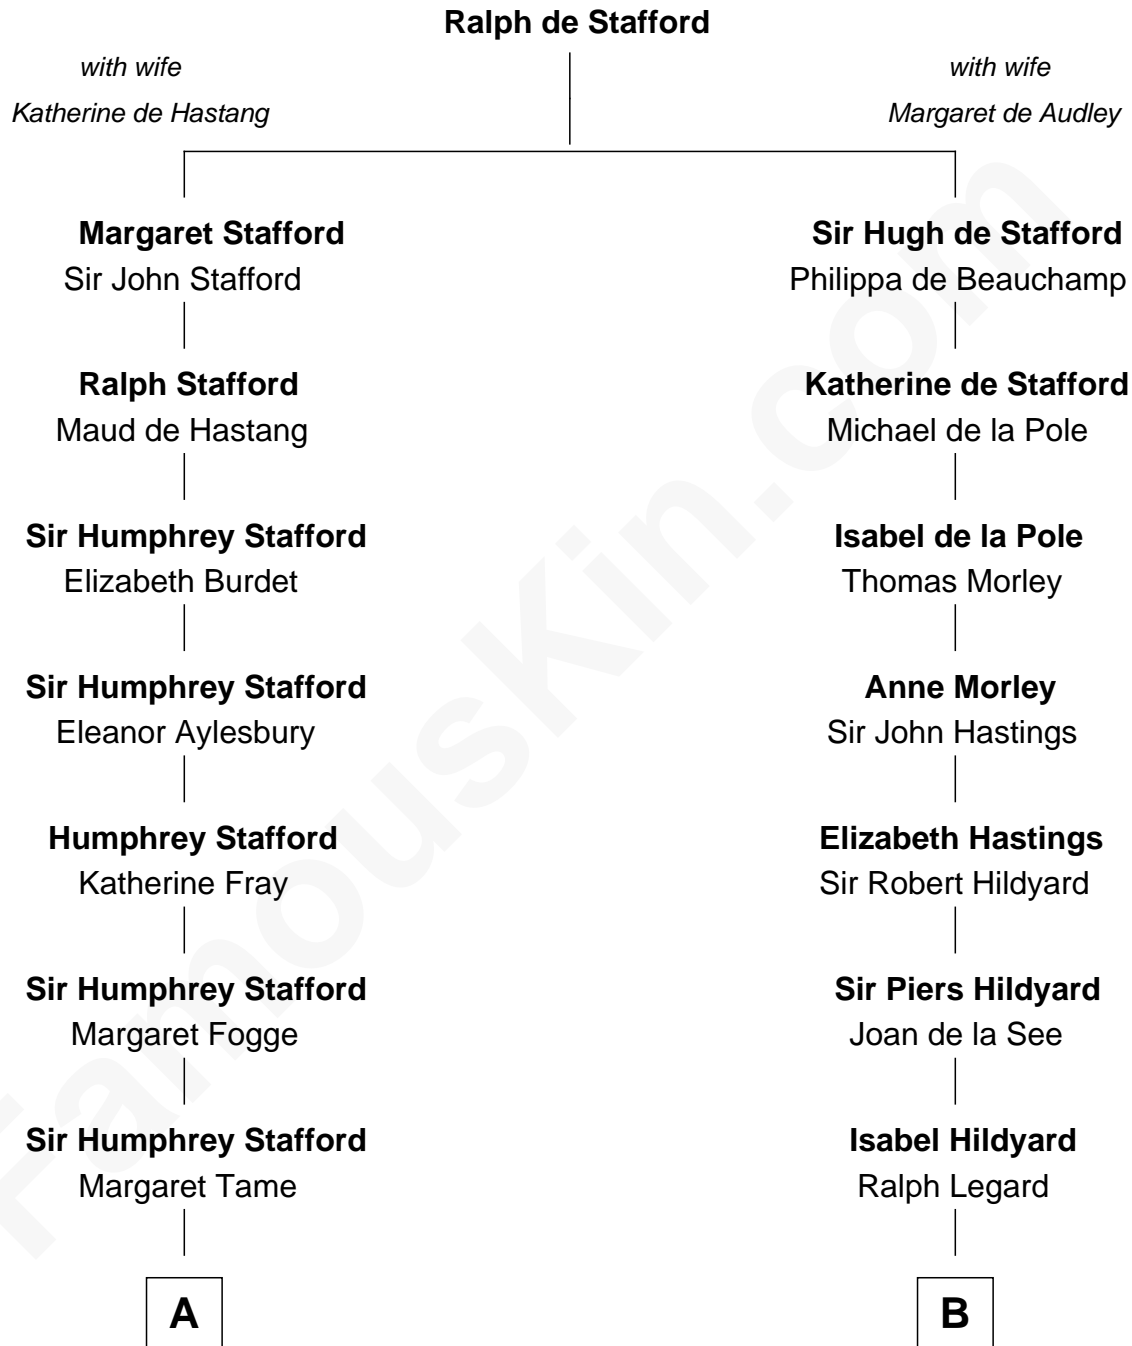

## Relationship Chart of

### Samuel Ward King

15th Governor of Rhode Island

15th cousin 4 times removed of

**Roy Rogers**

Cowboy movie actor and singer

**C**

**Archer Womack**

Patricia Adeline Hatchett