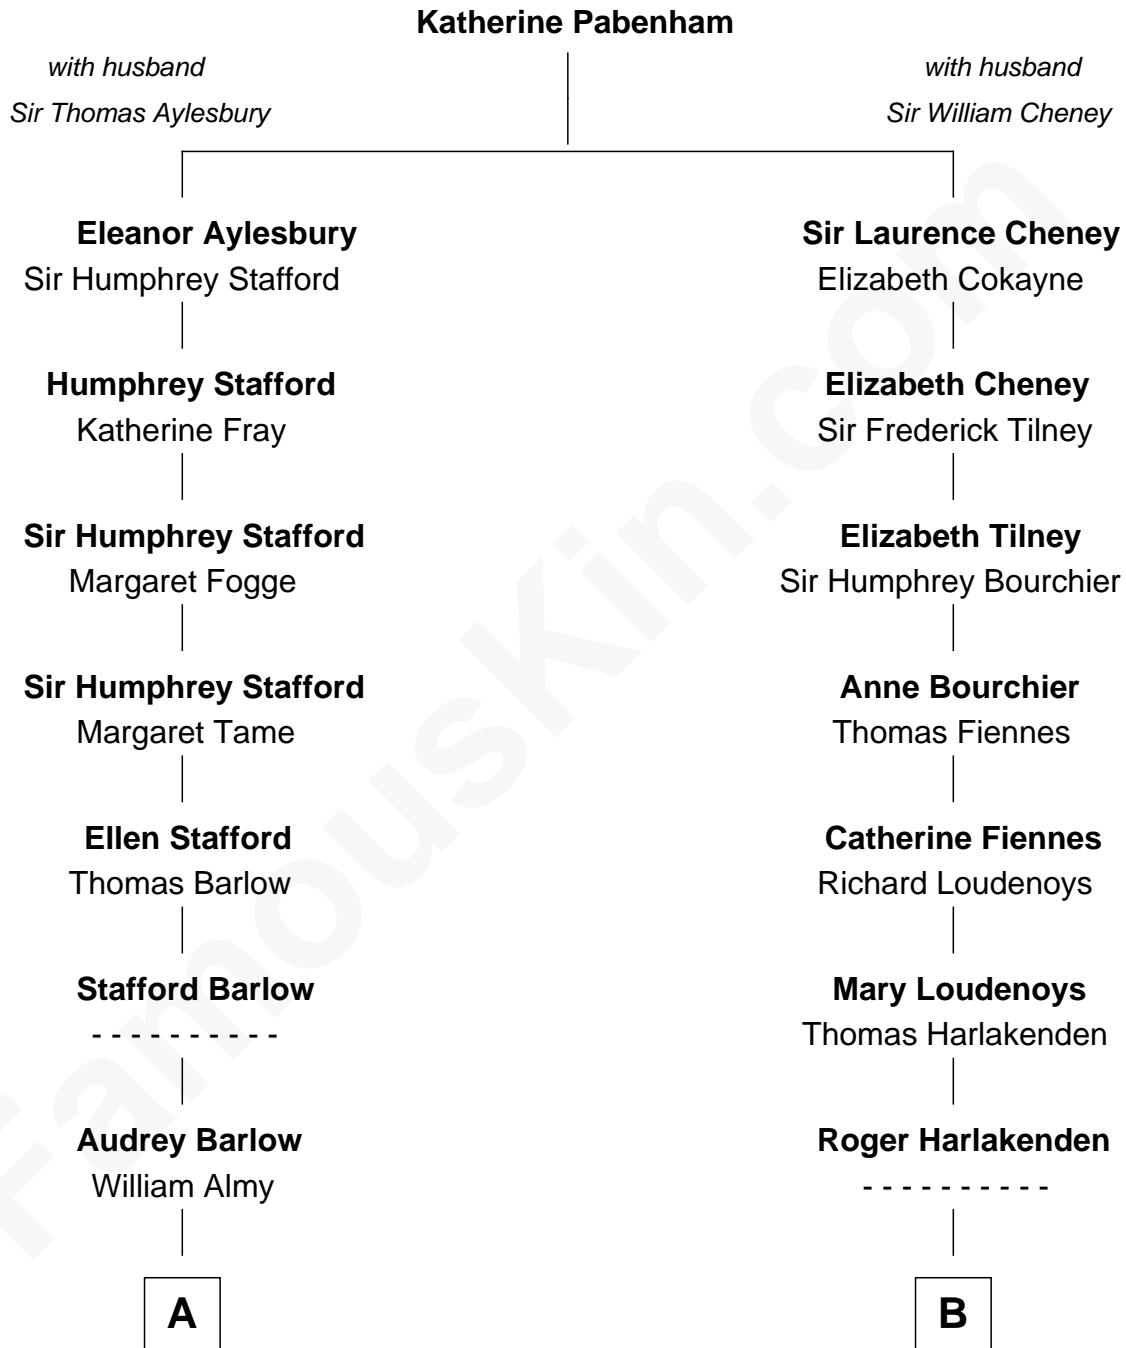

FamousKin.com

Relationship Chart of

Samuel Ward King

15th Governor of Rhode Island

12th cousin 7 times removed of

Anne Baxter
Movie Actress

C

Frank Lloyd Wright

Catherine L. Tobin

Catherine Dorothy Wright

Kenneth Stuart Baxter

Anne Baxter

Movie Actress

FamousKin.com