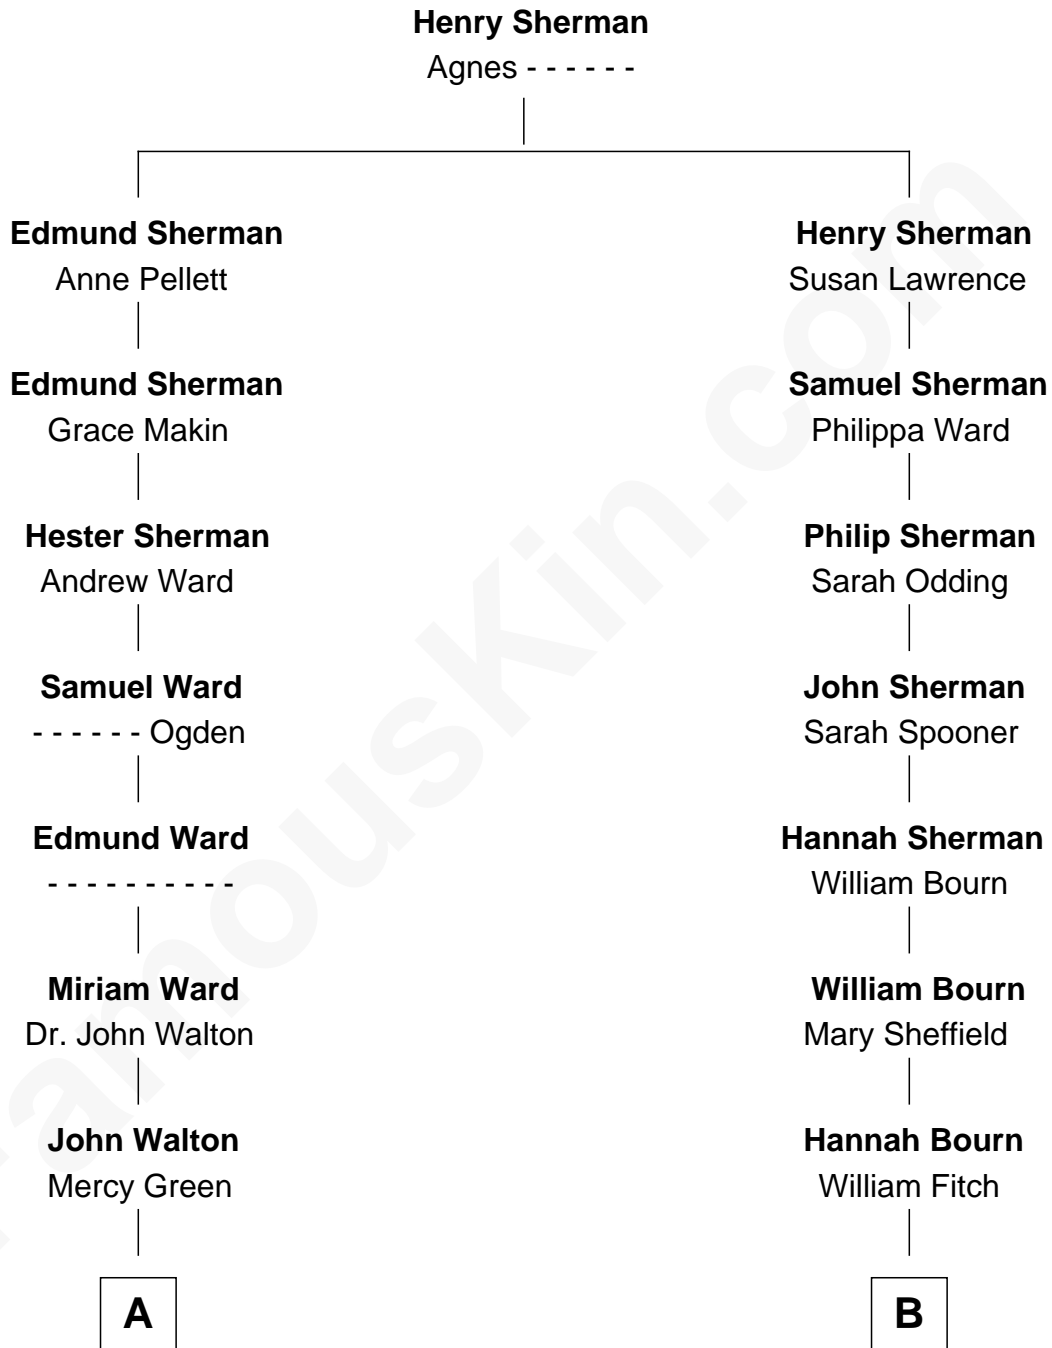

## Relationship Chart of

### Samuel Ward King

15th Governor of Rhode Island

8th cousin 5 times removed of

### George H. W. Bush

41st U.S. President

**A**

**Welthian Walton**  
William Borden King

**Samuel Ward King**  
*15th Governor of Rhode Island*

**B**

**Anna Fitch**  
Isaac Pierce

**Levi Pierce**  
Betsey S. Wheeler

**Elizabeth Slade Pierce**  
Cortland Philip Livingston Butler

**Mary Elizabeth Butler**  
Robert Emmet Sheldon

**Flora Sheldon**  
Samuel Prescott Bush

**Prescott Sheldon Bush**  
Dorothy Wear Walker

**George H. W. Bush**  
*41st U.S. President*