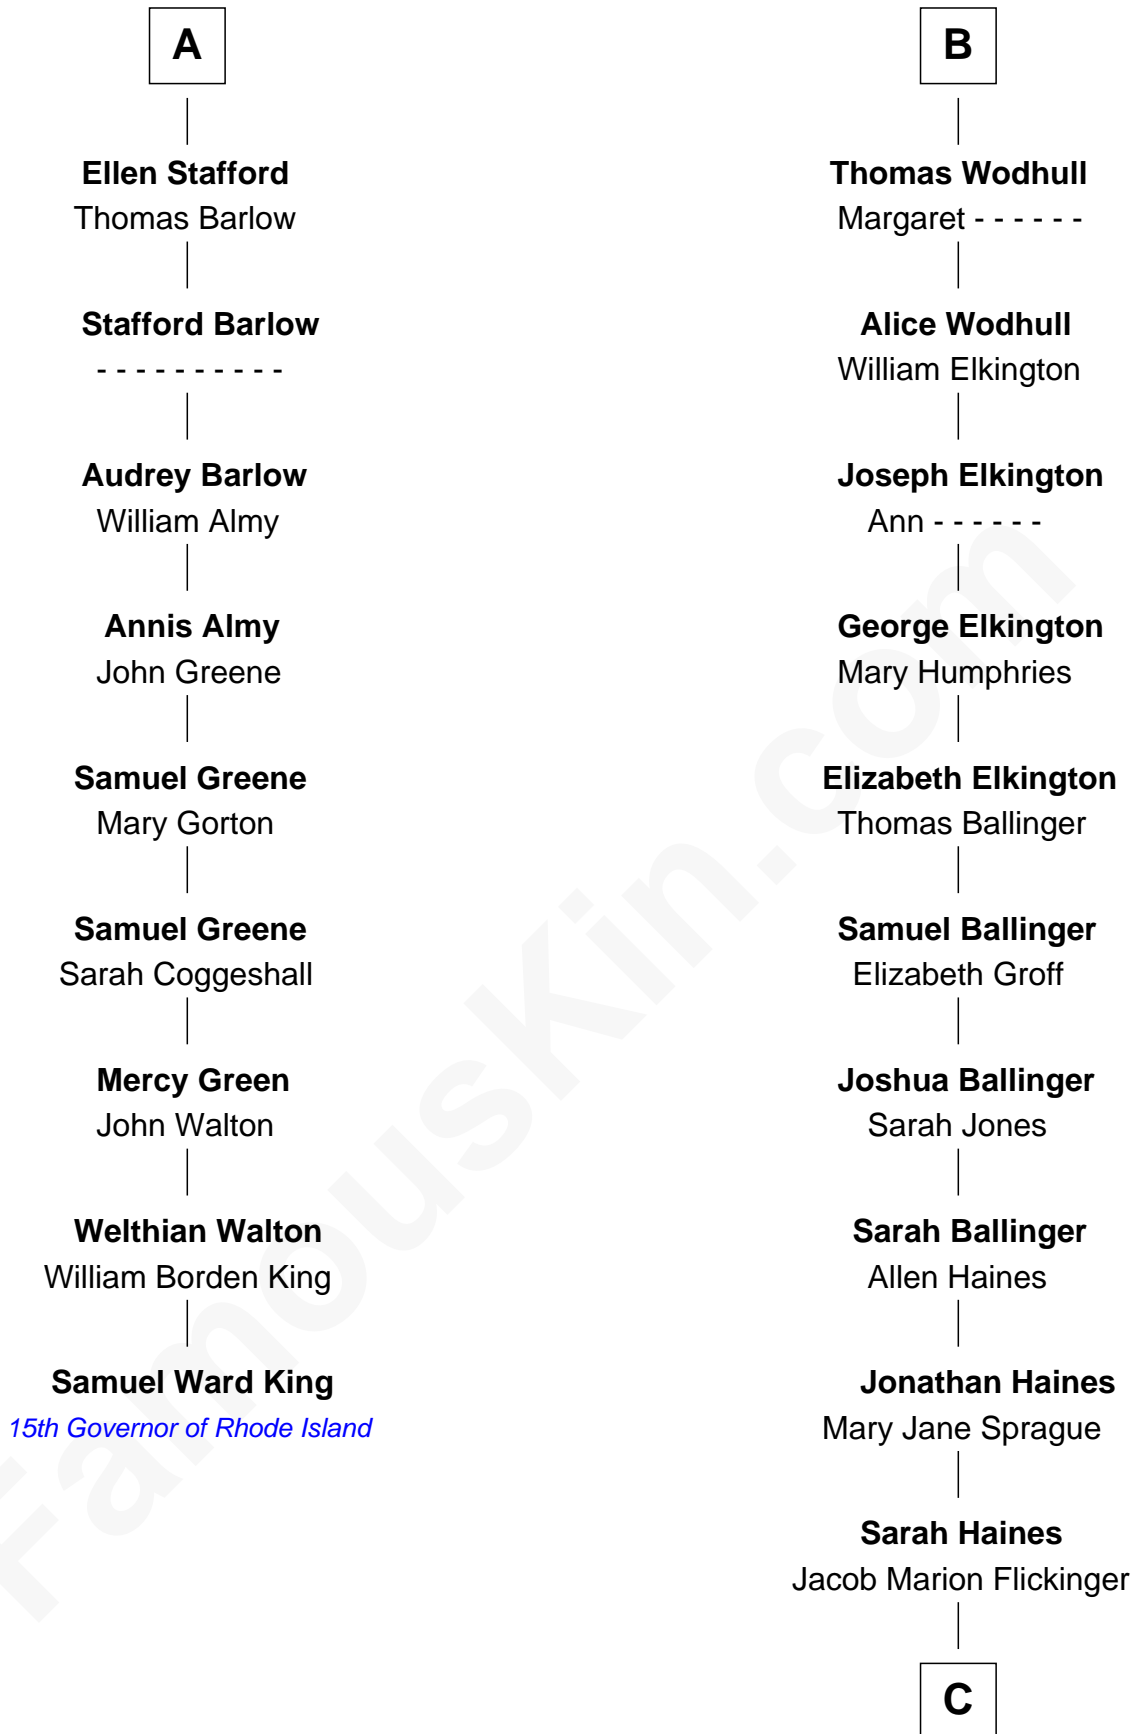

**FamousKin.com**  
**Relationship Chart of**  
**Samuel Ward King**

*15th Governor of Rhode Island*

**15th cousin 4 times removed of**

**Barbara (Pierce) Bush**

*First Lady of President George H.W. Bush*

**Sir Warin Trussell**  
Maud de St. Philibert

**C**

**Lulu Dell Flickinger**  
James Edgar Robinson

**Pauline Robinson**  
Marvin Pierce

**Barbara (Pierce) Bush**  
*First Lady of George H.W. Bush*

FamousKin.com