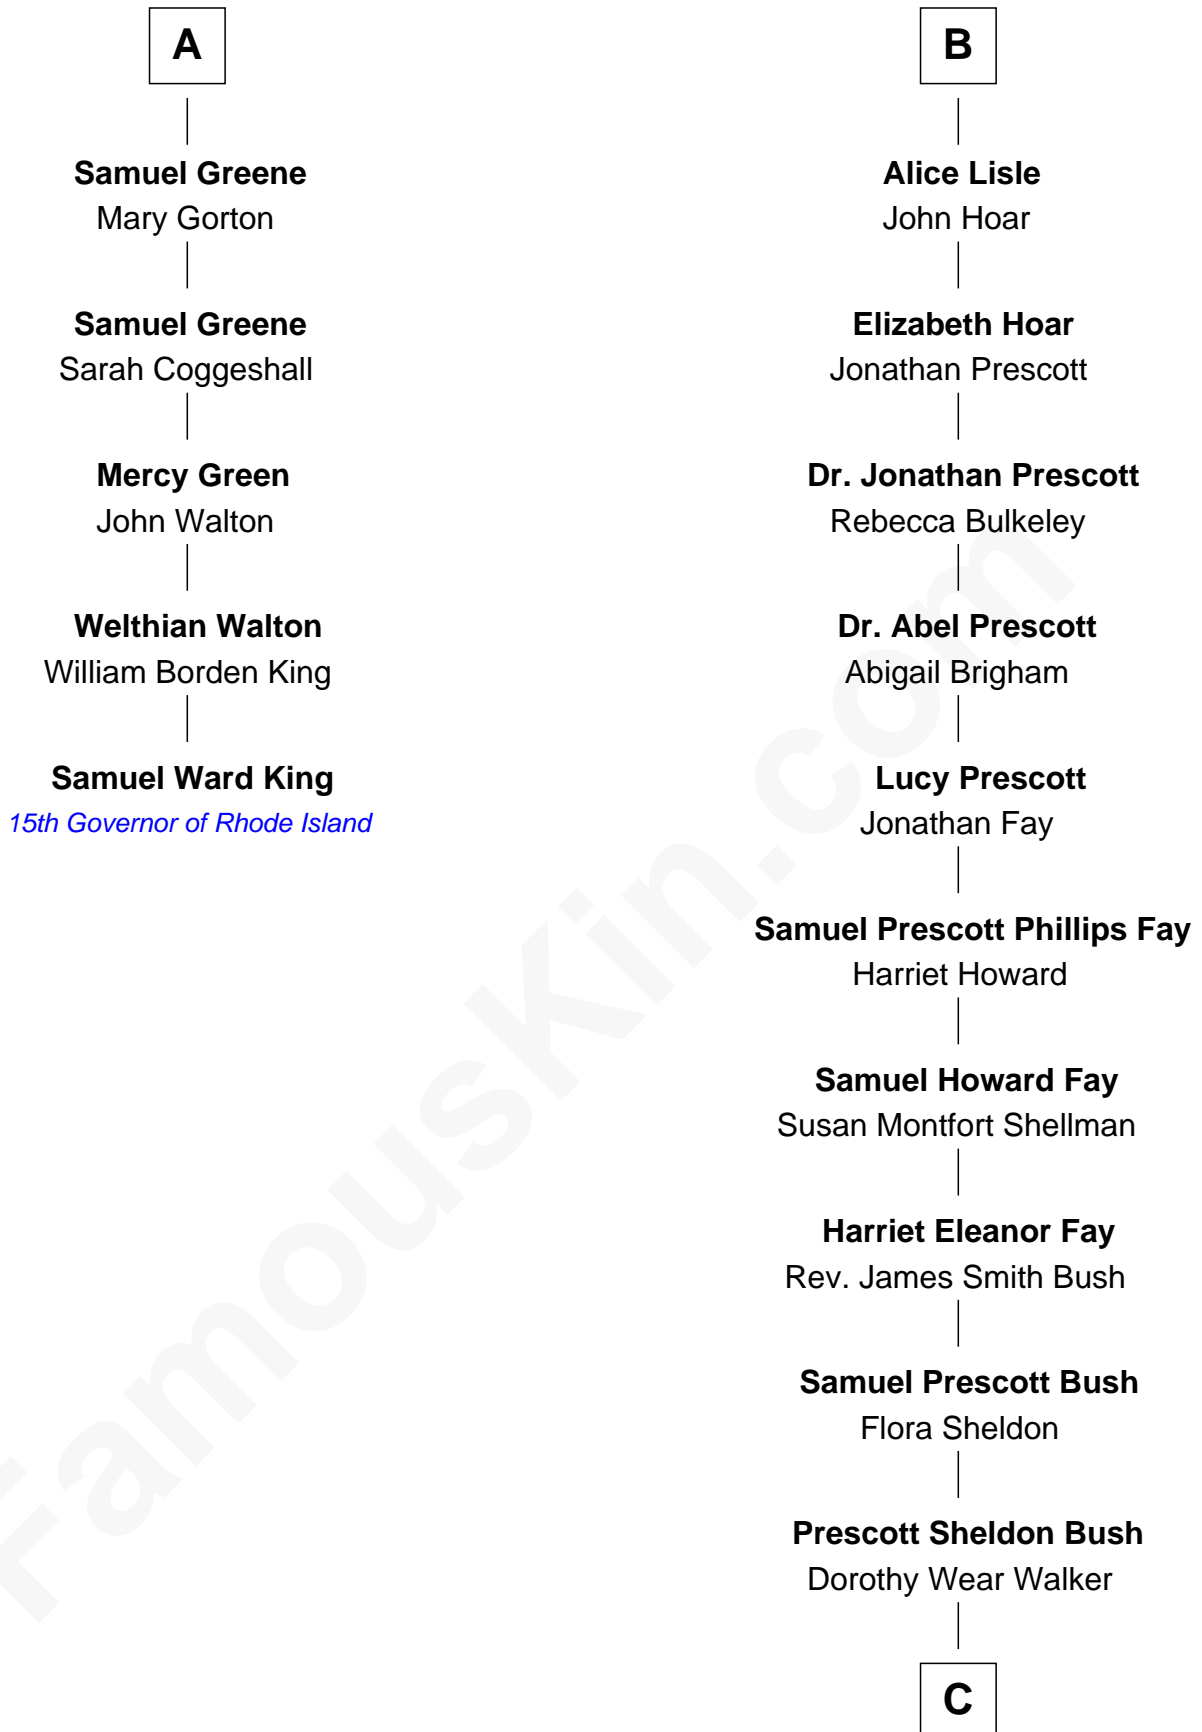

## Relationship Chart of

### Samuel Ward King

15th Governor of Rhode Island

11th cousin 7 times removed of

**George W. Bush**  
43rd U.S. President

**Sir Humphrey Stafford**  
Eleanor Aylesbury

**C**

**George Herbert Walker Bush**

Barbara Pierce

**George W. Bush**

*43rd U.S. President*

FamousKin.com