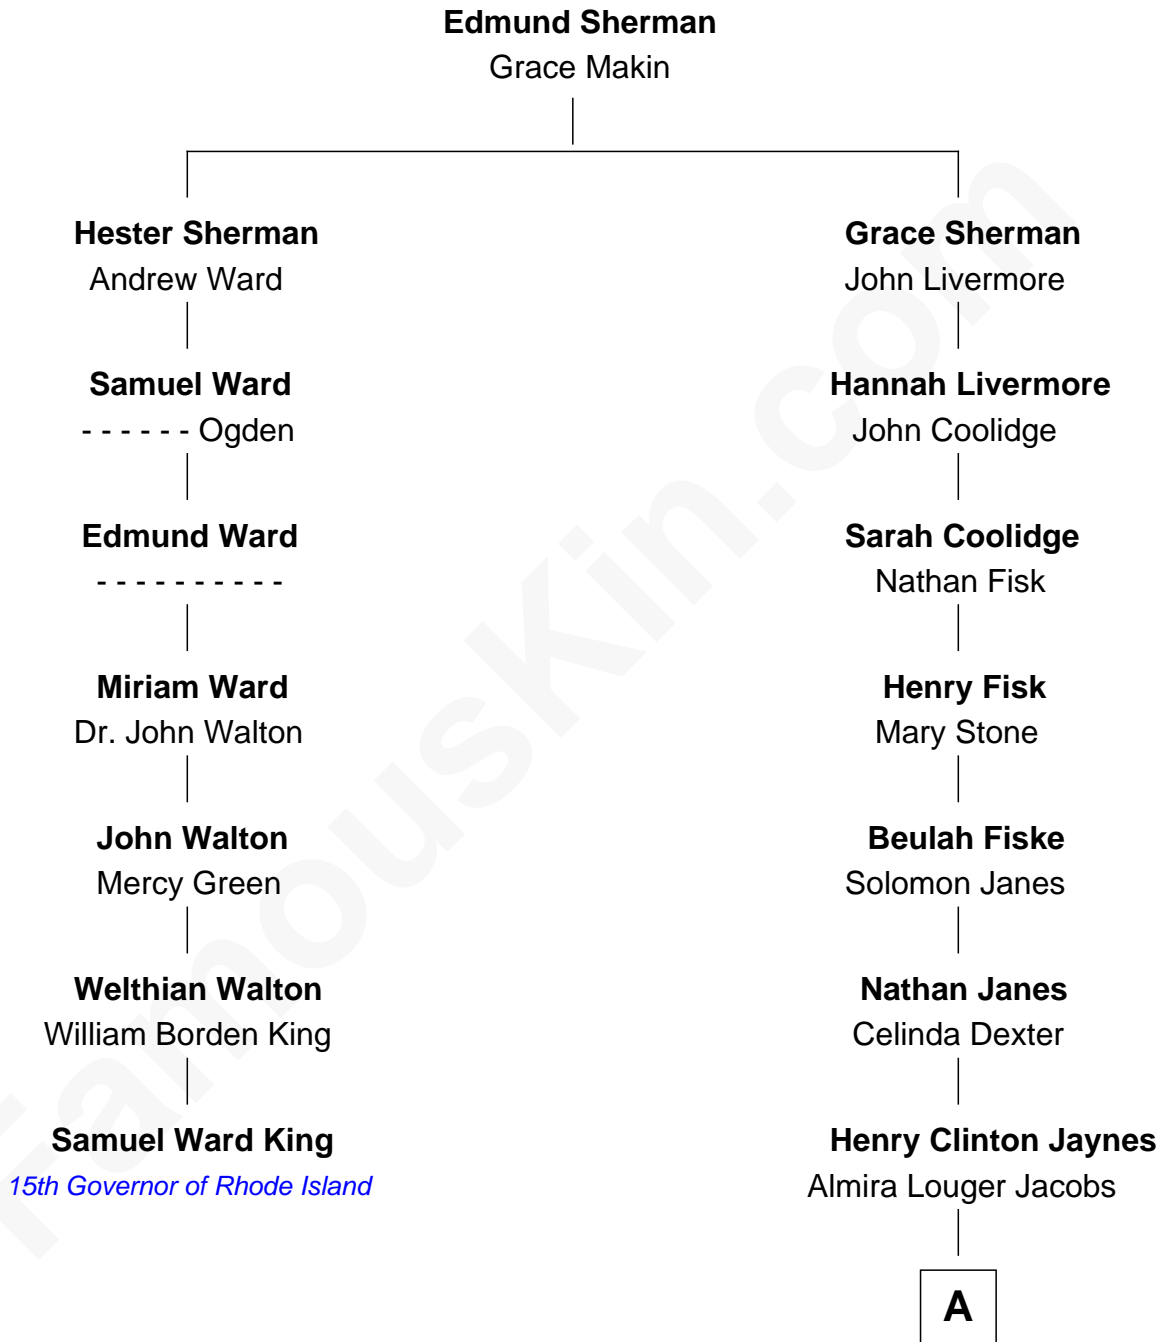

FamousKin.com

Relationship Chart of

Samuel Ward King

15th Governor of Rhode Island

6th cousin 4 times removed of

Jane Fonda

Movie Actress

A

Henry Silas Jaynes

Elma L. Lanphear

Herberta Elma Jaynes

William Brace Fonda

Henry Jaynes Fonda

Frances Ford Seymour

Jane Fonda

Movie Actress