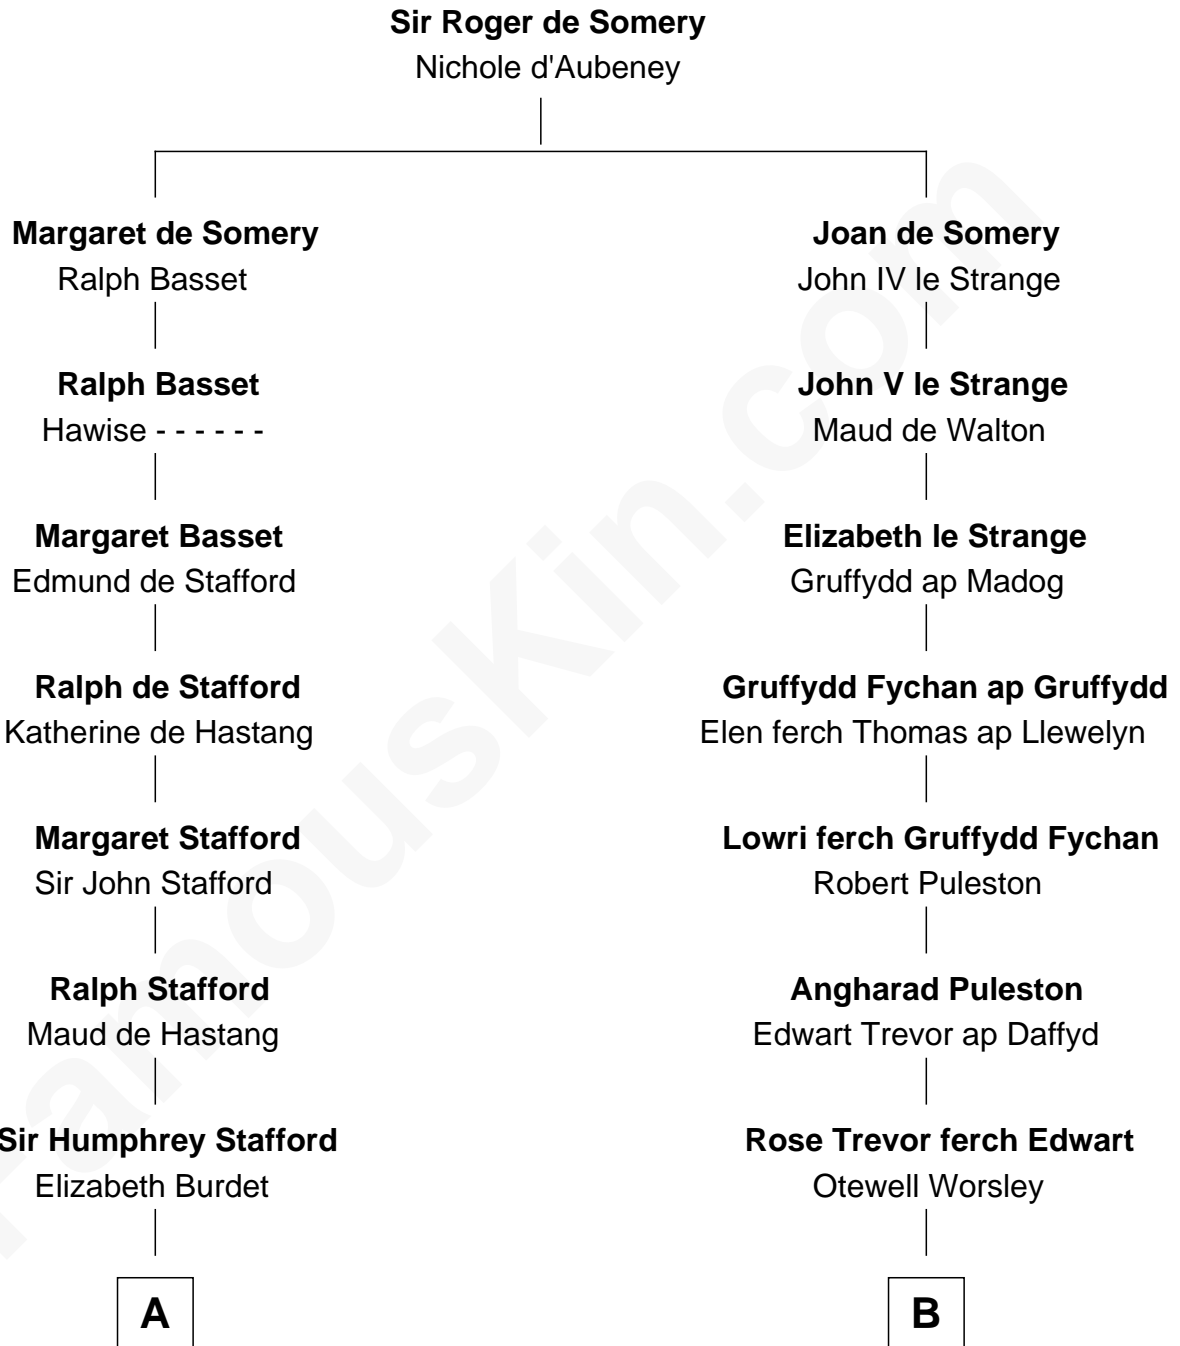

FamousKin.com

Relationship Chart of

Samuel Ward King

15th Governor of Rhode Island

18th cousin 1 time removed of

Eliphalet Remington

Founder of Remington Arms Company

C

Mercy Green

John Walton

Welthian Walton

William Borden King

Samuel Ward King

15th Governor of Rhode Island

D

Elizabeth Kilbourn