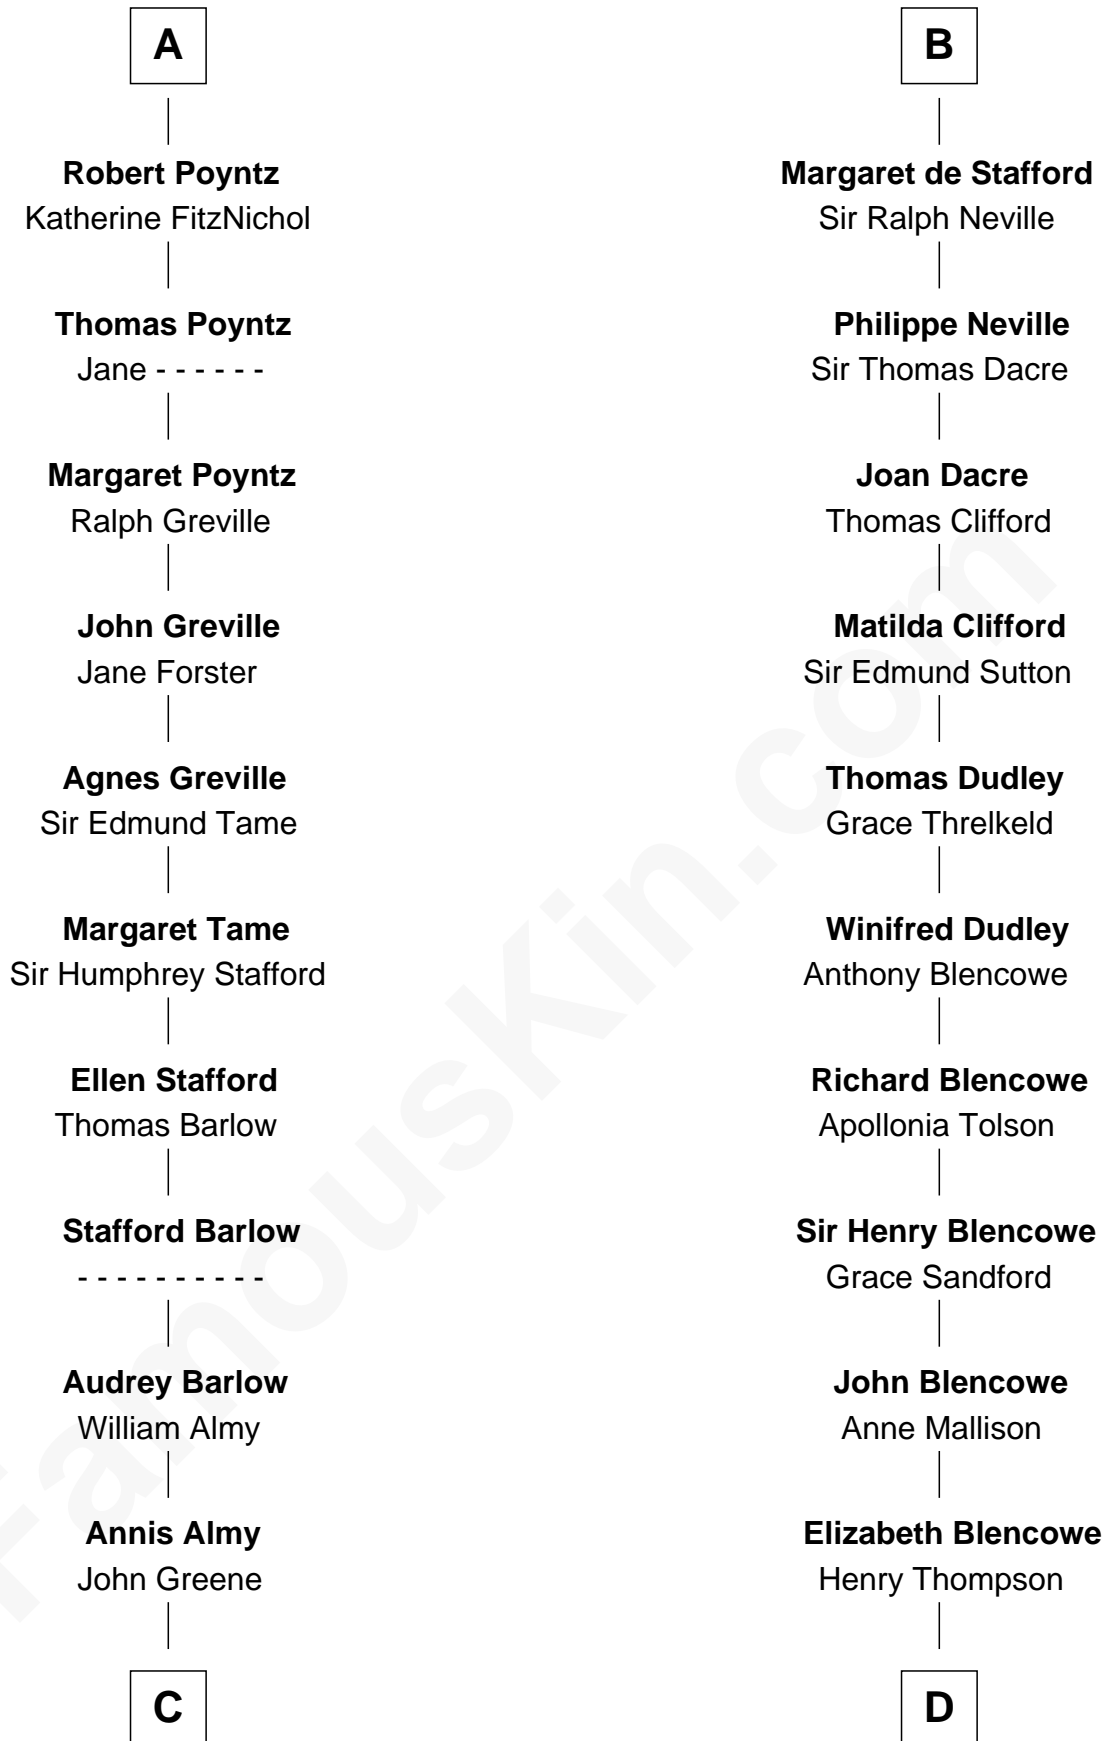

FamousKin.com

Relationship Chart of

Samuel Ward King

15th Governor of Rhode Island

20th cousin 1 time removed of

George Mason

Father of the U.S. Bill of Rights

C

Samuel Greene

Mary Gorton

Samuel Greene

Sarah Coggeshall

Mercy Green

John Walton

Welthian Walton

William Borden King

Samuel Ward King

15th Governor of Rhode Island

D

Sir William Thompson

Mary Stephens

Stephens Thompson

Dorothea Tanton

Ann Thompson