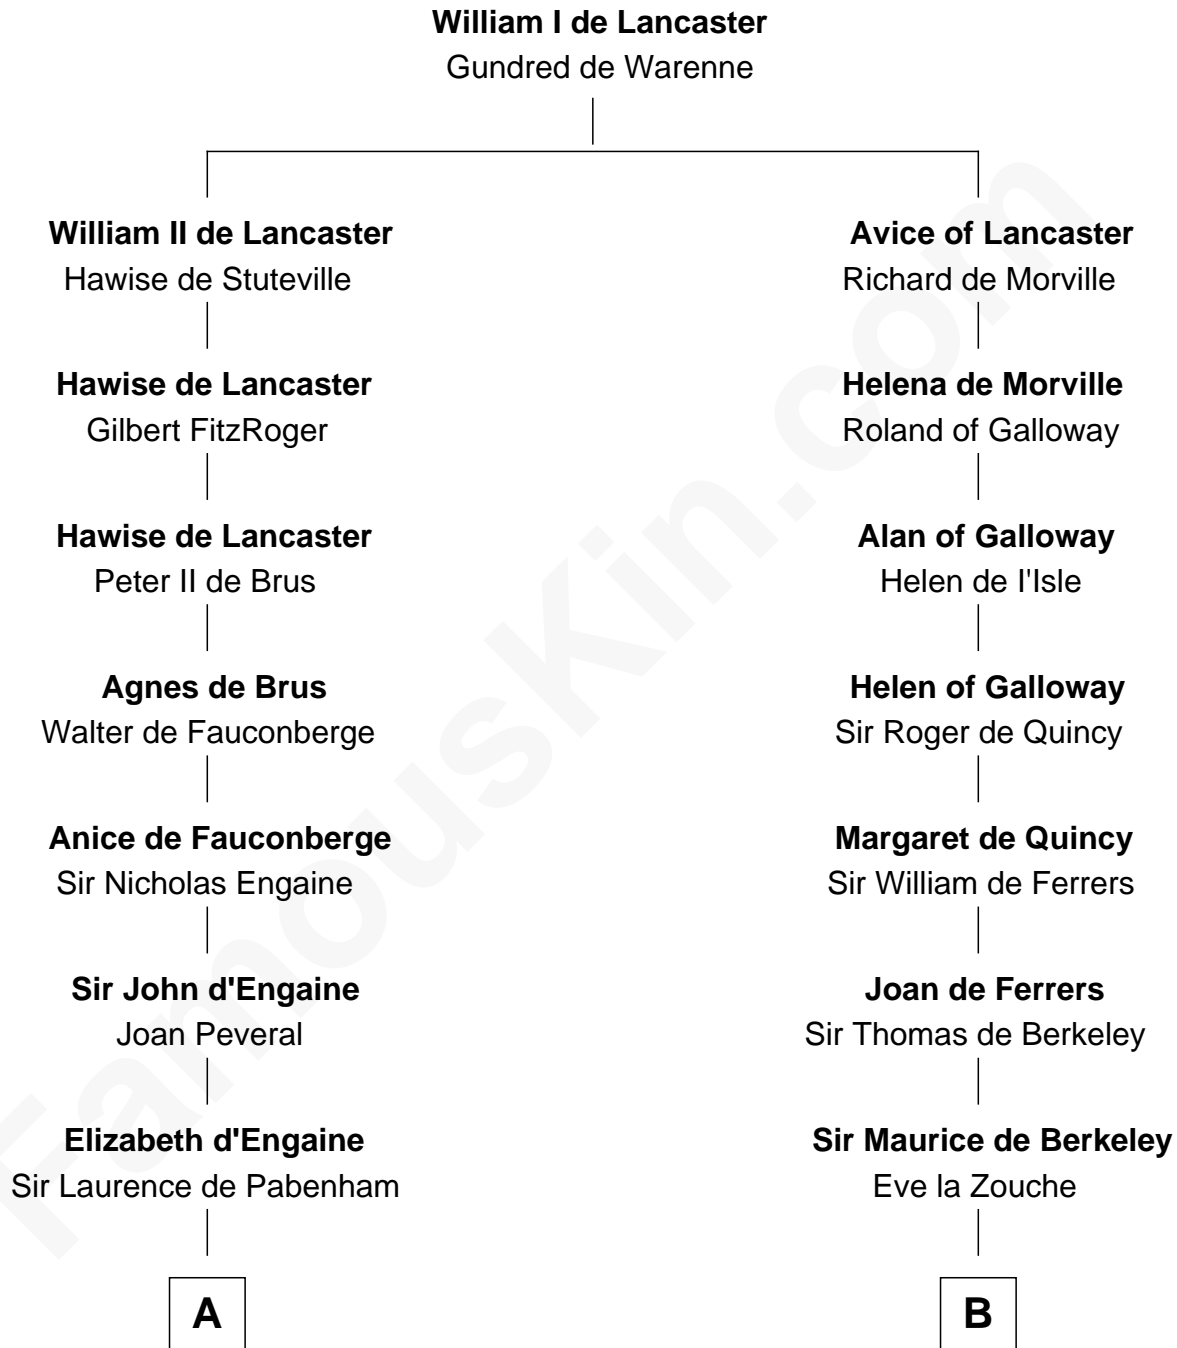

FamousKin.com

Relationship Chart of

Samuel Ward King

15th Governor of Rhode Island

16th cousin 4 times removed of

Richard More

(c1614 - c1696) Mayflower passenger 1620

MAYFLOWER

C

—
Samuel Greene
Sarah Coggeshall

—
Mercy Green
John Walton

—
Welthian Walton
William Borden King

—
Samuel Ward King
15th Governor of Rhode Island

FamousKin.com