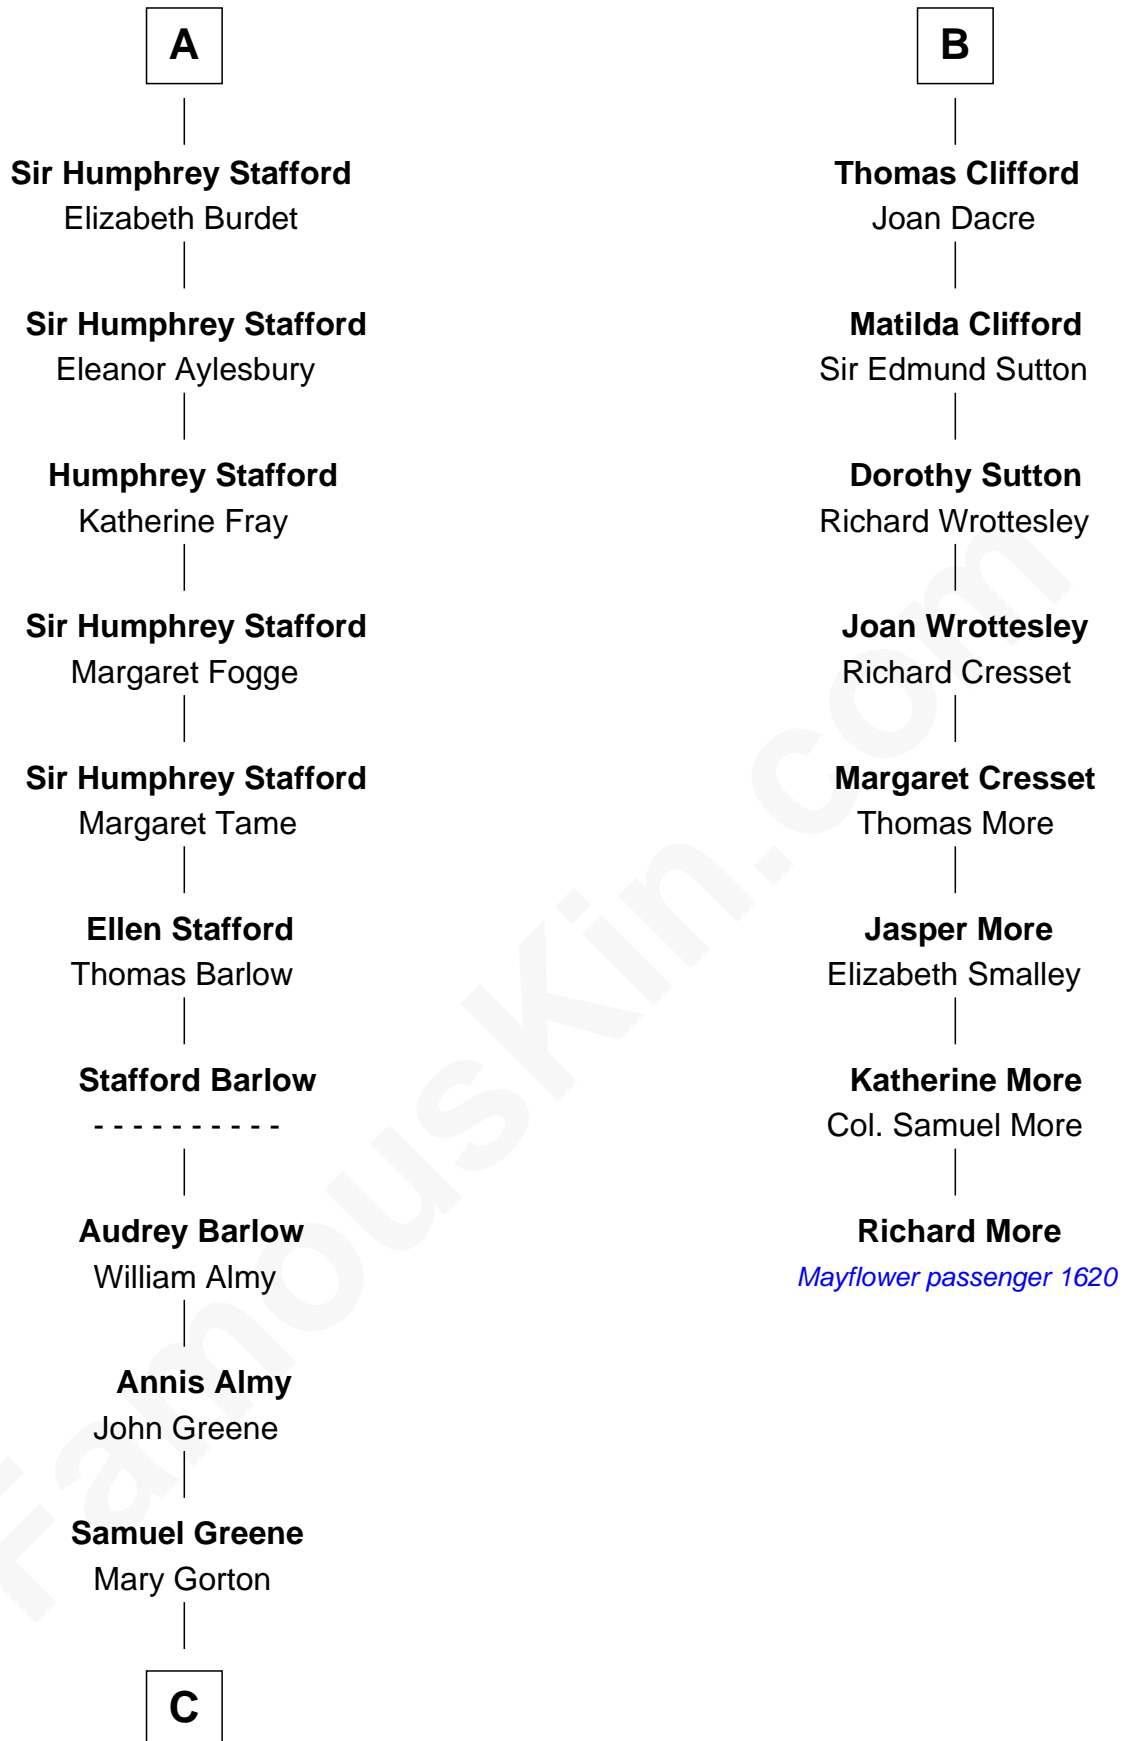

FamousKin.com

Relationship Chart of

Samuel Ward King

15th Governor of Rhode Island

14th cousin 6 times removed of

Richard More

(c1614 - c1696) Mayflower passenger 1620

MAYFLOWER

C

—
Samuel Greene
Sarah Coggeshall

—
Mercy Green
John Walton

—
Welthian Walton
William Borden King

—
Samuel Ward King
15th Governor of Rhode Island

FamousKin.com