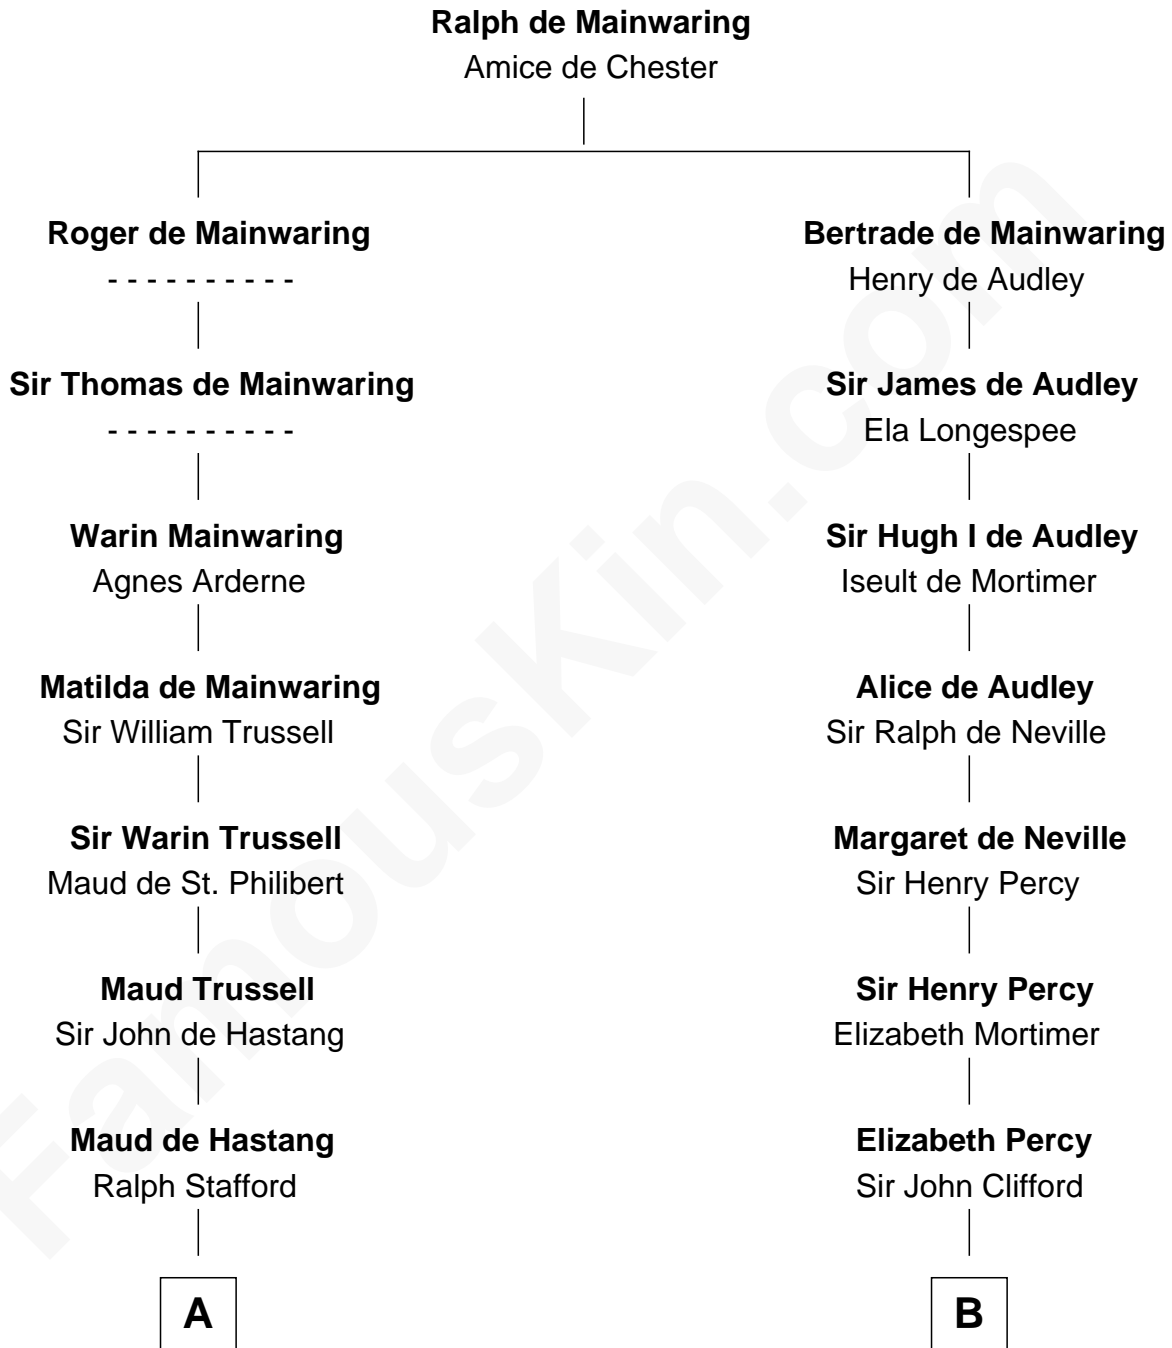

FamousKin.com

Relationship Chart of

Samuel Ward King

15th Governor of Rhode Island

14th cousin 6 times removed of

Richard More

(c1614 - c1696) Mayflower passenger 1620

MAYFLOWER

C

—
Samuel Greene
Sarah Coggeshall

—
Mercy Green
John Walton

—
Welthian Walton
William Borden King

—
Samuel Ward King
15th Governor of Rhode Island

FamousKin.com