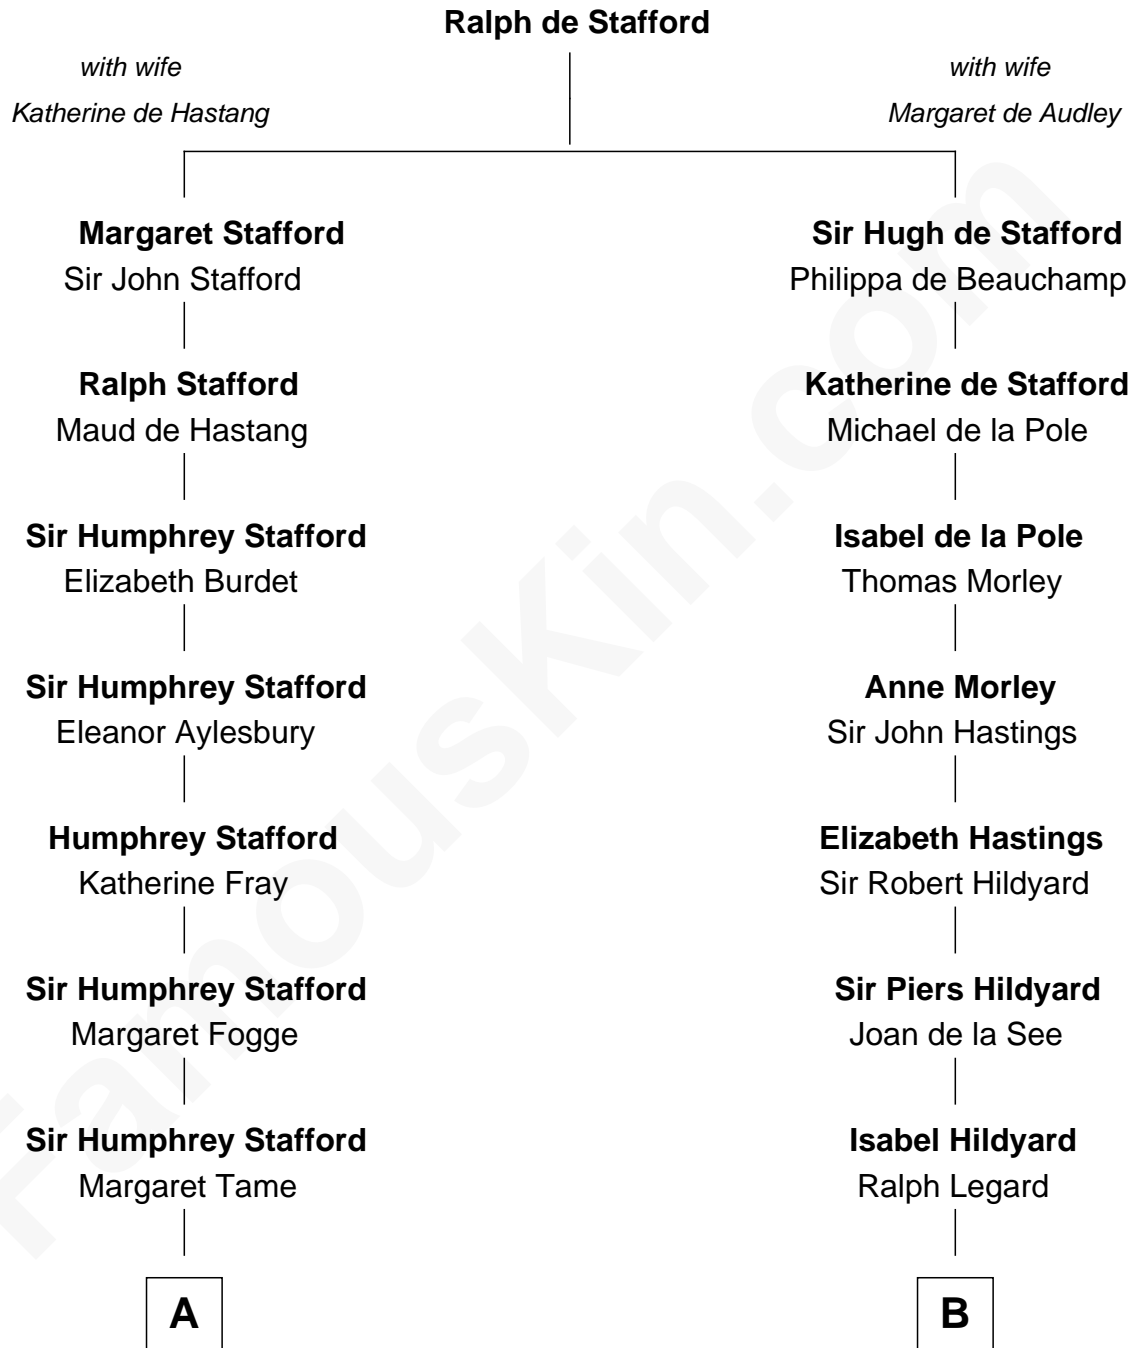

## Relationship Chart of

### Samuel Ward King

15th Governor of Rhode Island

15th cousin 4 times removed of

**Calvin Coolidge**

30th U.S. President

**C**

**Sarah Almeda Brewer**  
Calvin Galusha Coolidge

**Col. John Calvin Coolidge**  
Victoria Josephine Moor

**Calvin Coolidge**  
*30th U.S. President*

FamousKin.com