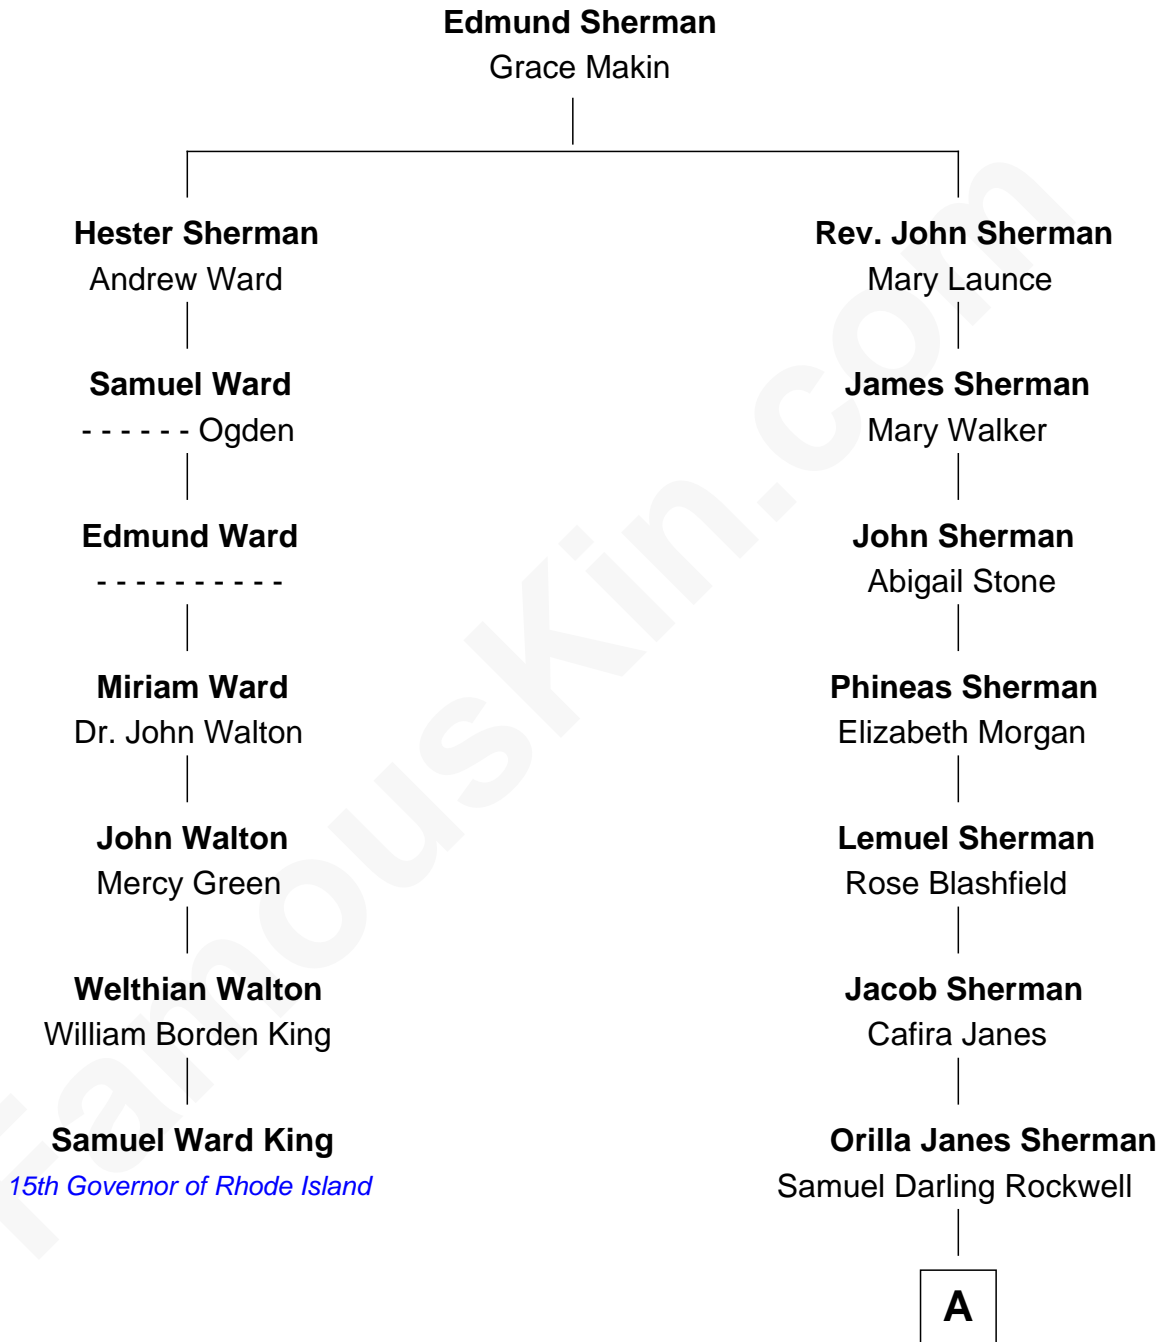

FamousKin.com

Relationship Chart of

Samuel Ward King

15th Governor of Rhode Island

6th cousin 3 times removed of

Norman Rockwell

American Artist

A

|
John William Rockwell

Phebe Boyce Waring

|
Jarvis Waring Rockwell

Anne Mary Hill

|
Norman Rockwell

American Artist

FamousKin.com