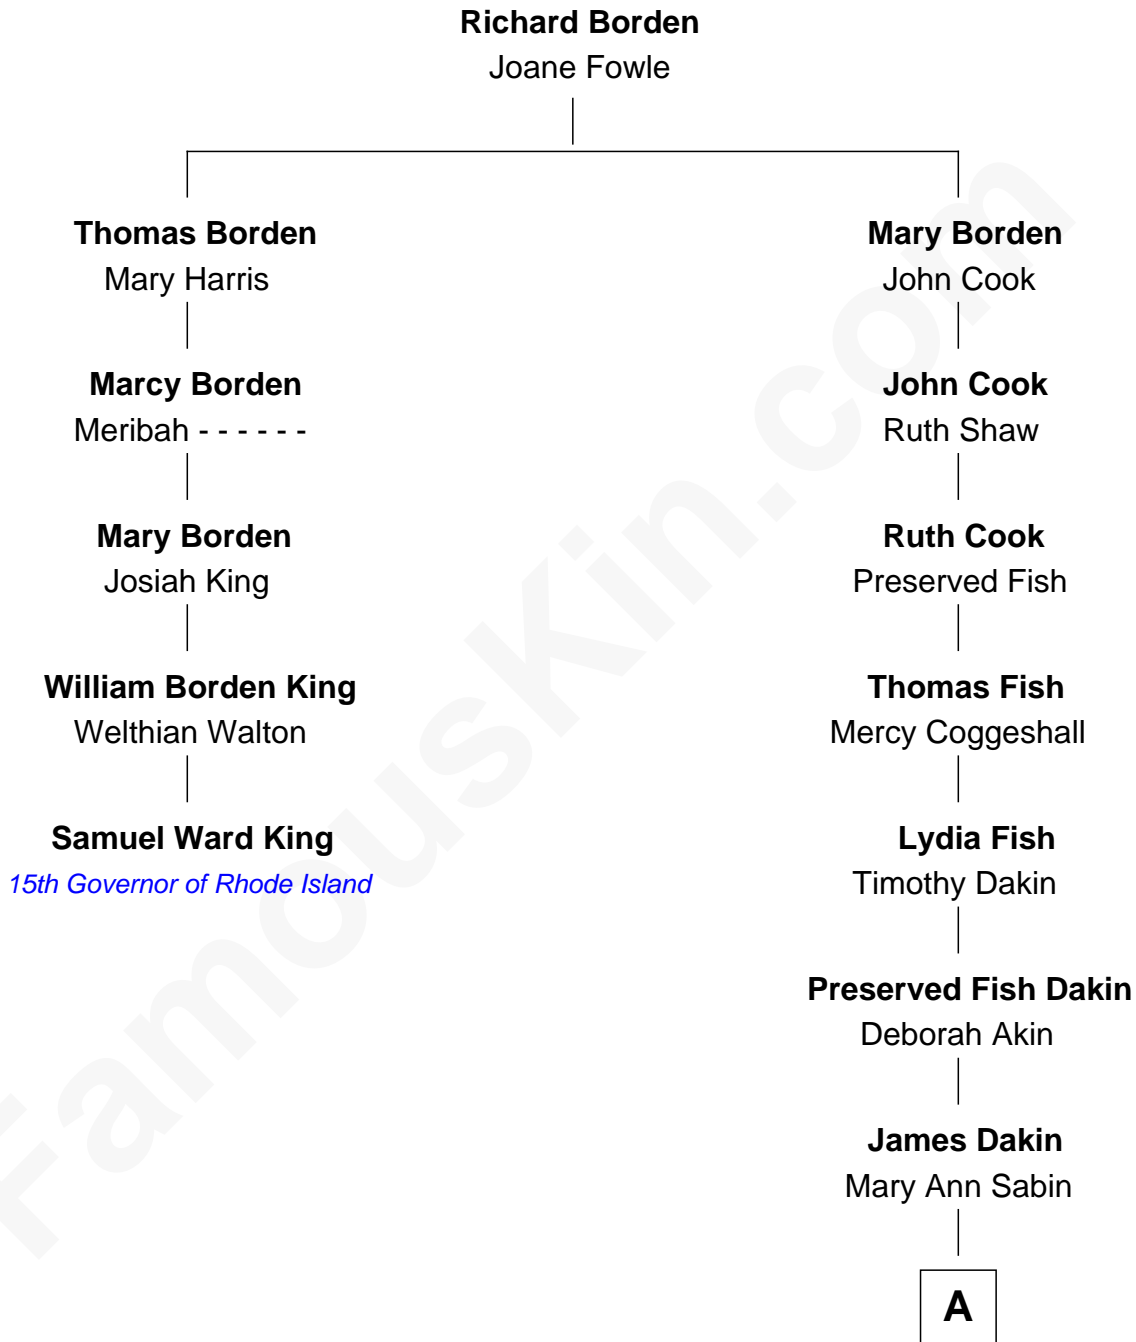

## Relationship Chart of

### Samuel Ward King

*15th Governor of Rhode Island*

4th cousin 6 times removed of

### Tennessee Williams

*Author of A Streetcar Named Desire*

**A**

Dr. Edwin Francis Dakin

Hannah Jane Bellar

Rev. Walter Edwin Dakin

Rosina Maria Francesca Otte

Edwina Dakin