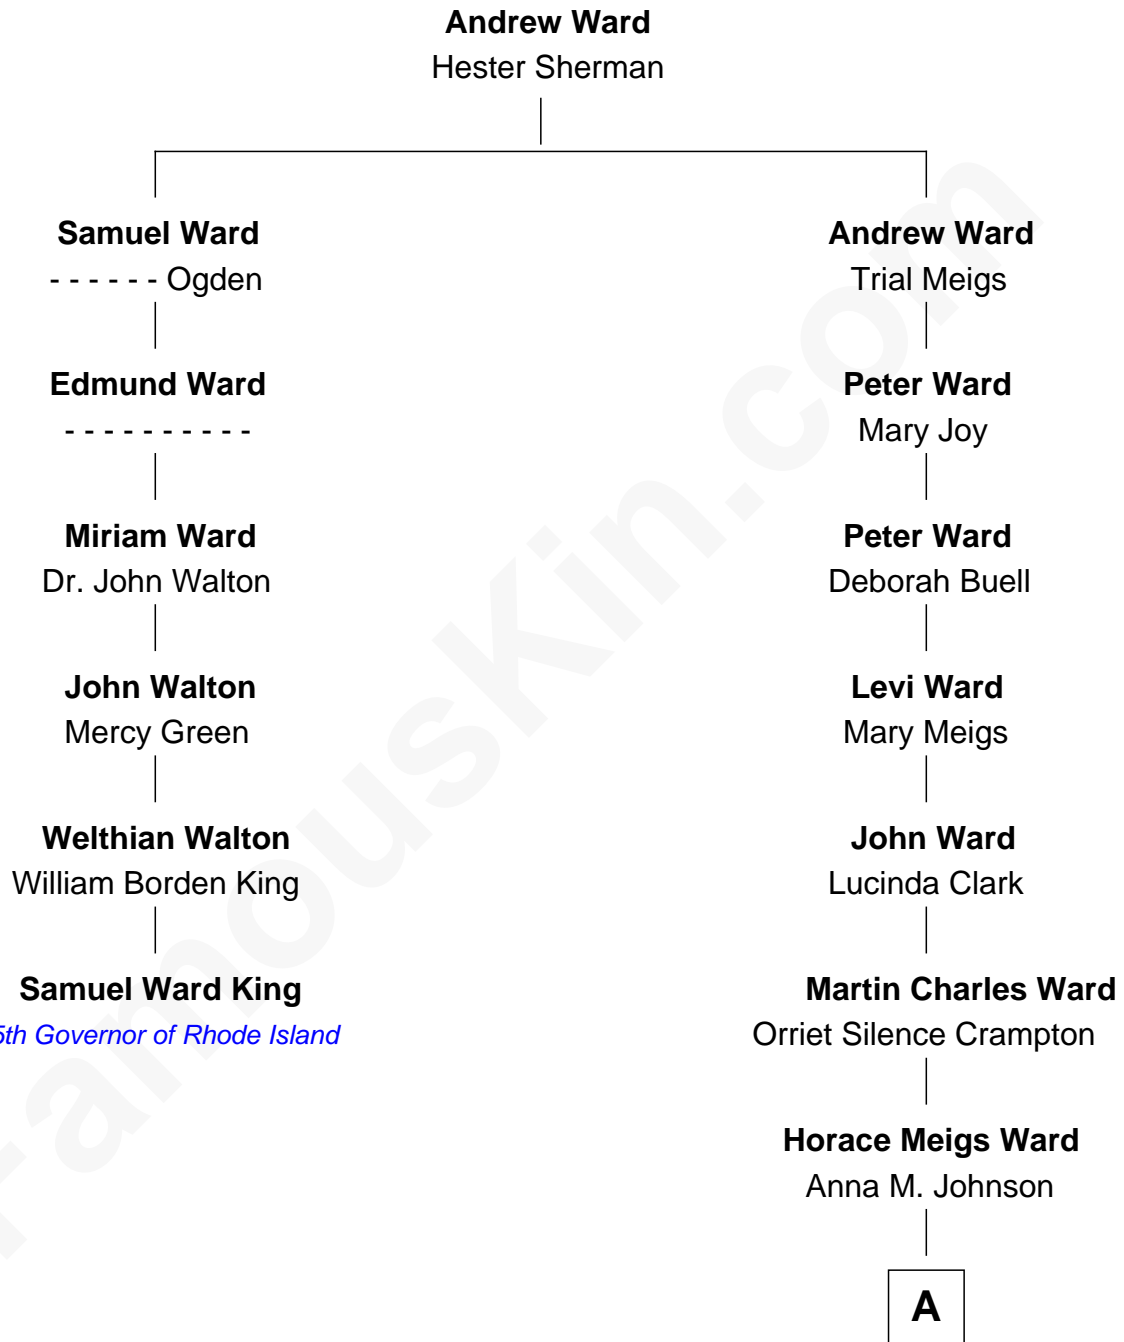

FamousKin.com

Relationship Chart of

Samuel Ward King

15th Governor of Rhode Island

5th cousin 6 times removed of

Aaron Rodgers
NFL Quarterback

A

—
Edson Horace Ward

Lilian Higbee

—
Anna Marie Ward

Herbert Charles Pittman

—
Charles Herbert Pittman

Barbara Blair

—
Darla Leigh Pittman

Edward Wesley Rodgers

—
Aaron Rodgers