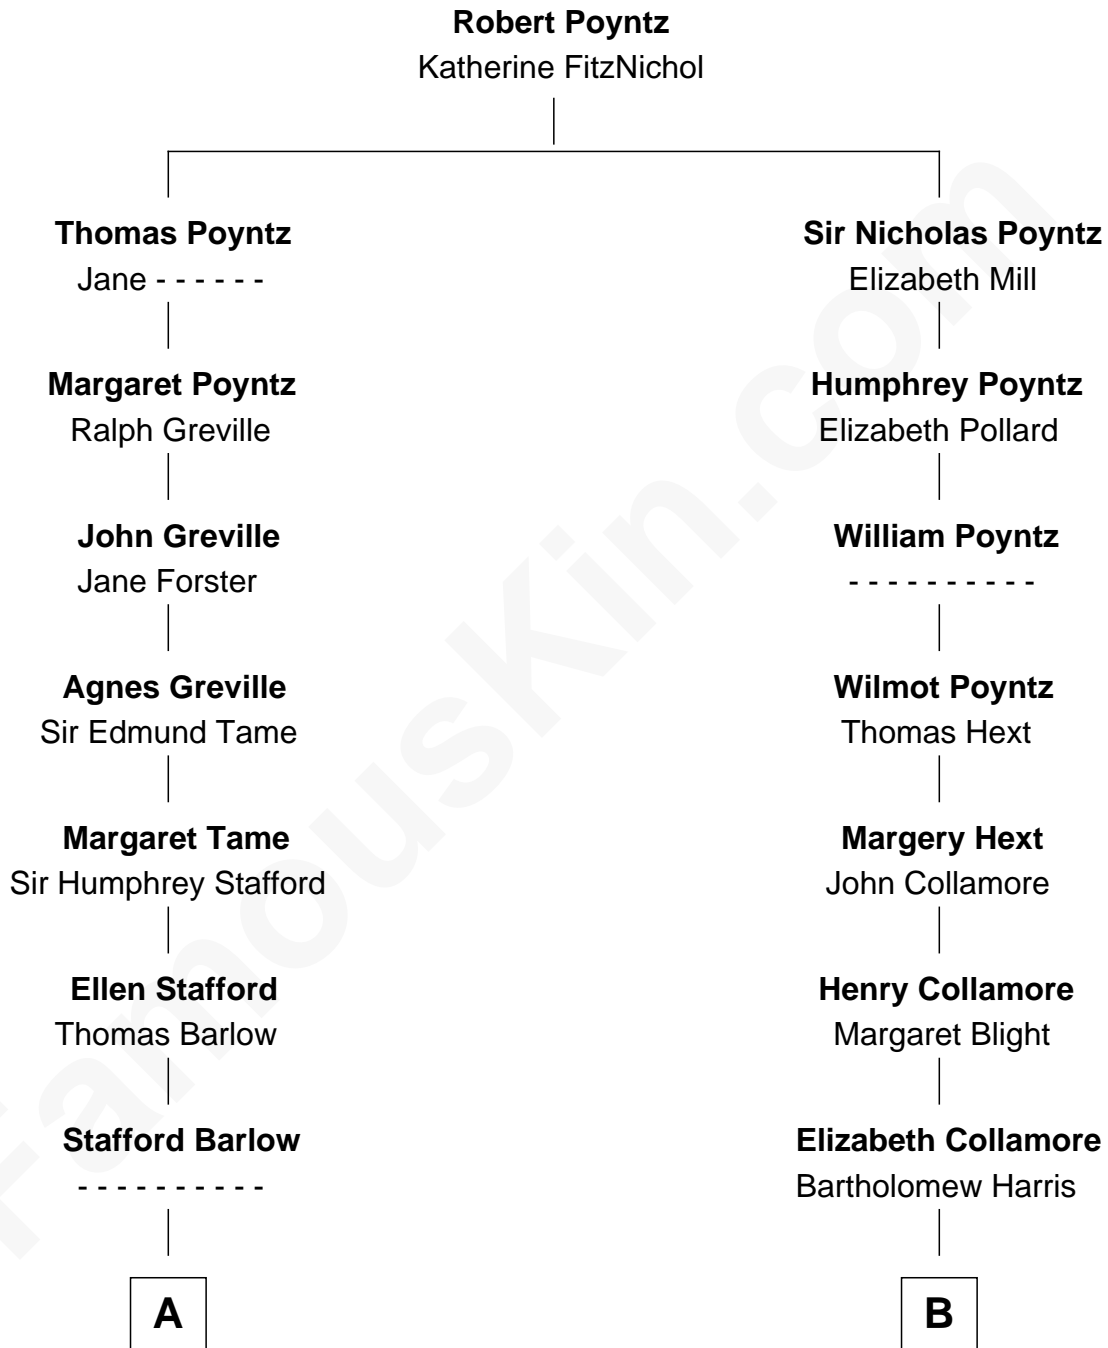

FamousKin.com

Relationship Chart of

Samuel Ward King

15th Governor of Rhode Island

13th cousin 6 times removed of

Aaron Rodgers

NFL Quarterback

C

Charles Herbert Pittman

Barbara Blair

Darla Leigh Pittman

Edward Wesley Rodgers

Aaron Rodgers

NFL Quarterback

FamousKin.com