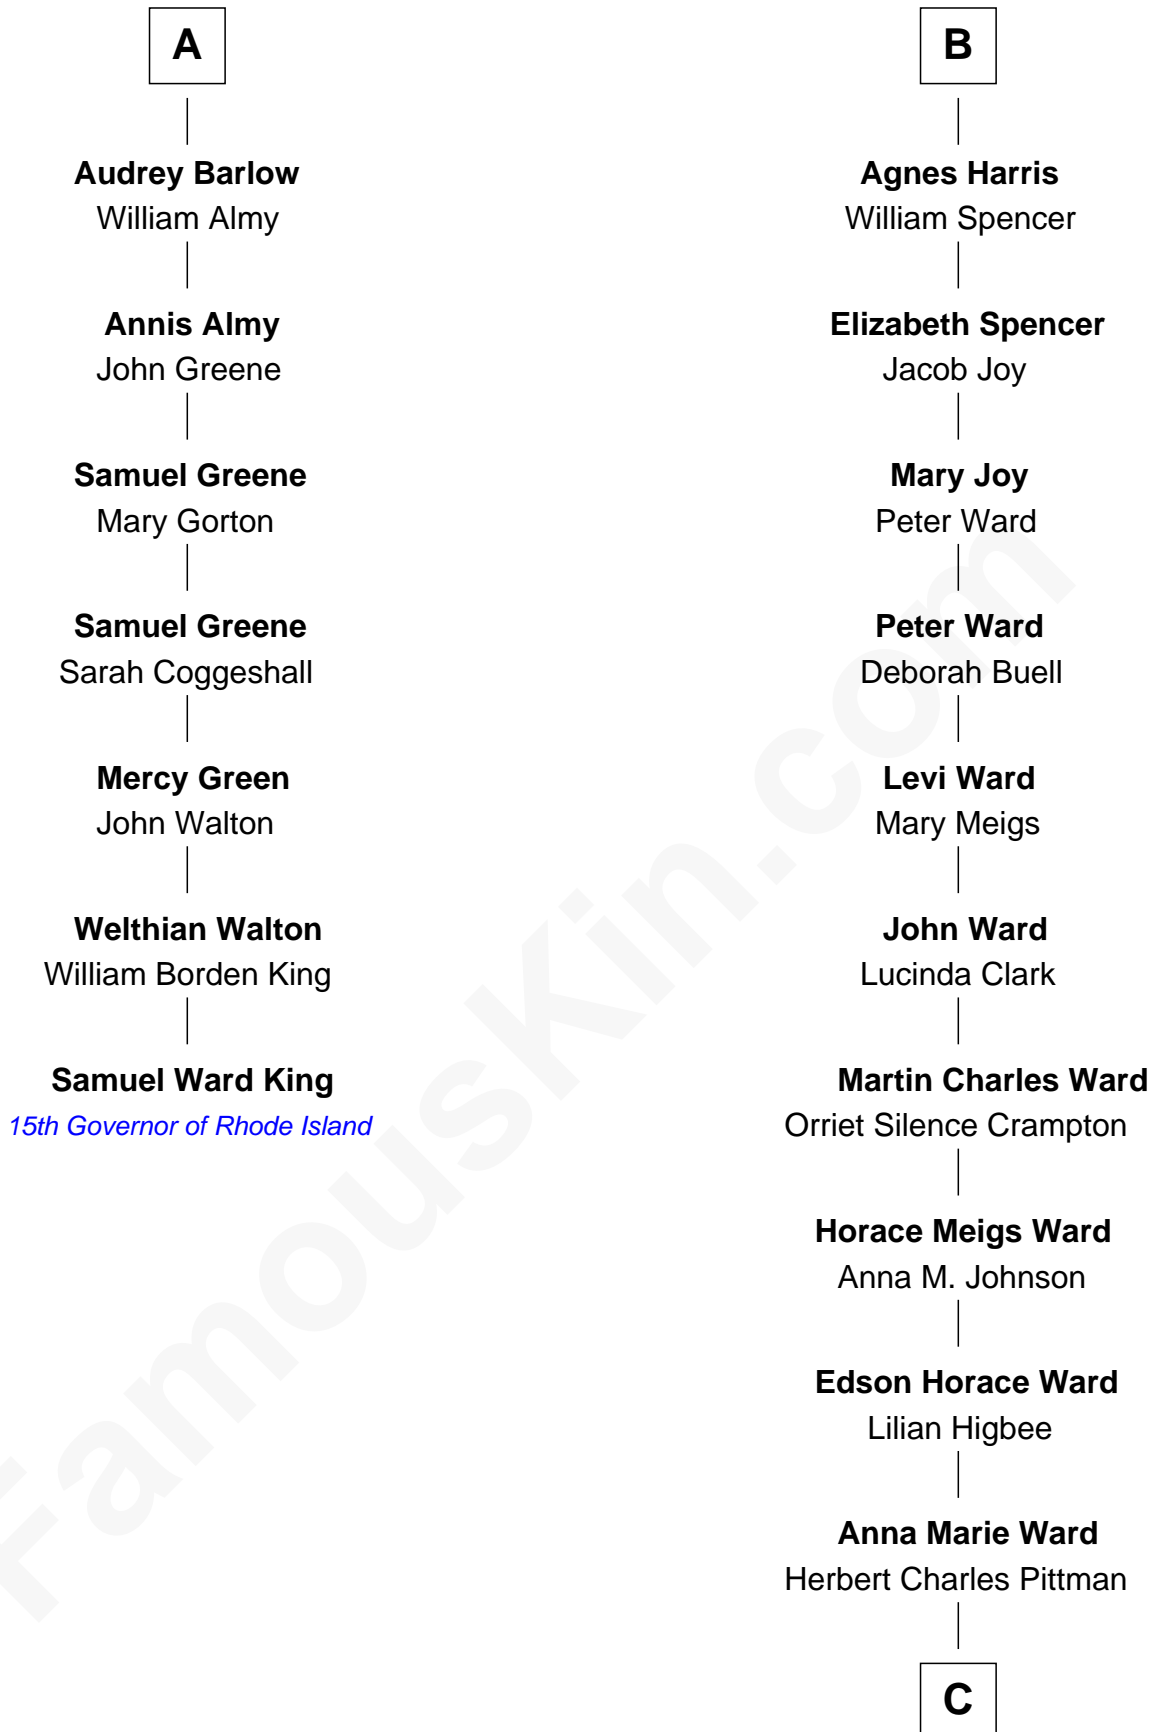

FamousKin.com

Relationship Chart of

Samuel Ward King

15th Governor of Rhode Island

13th cousin 6 times removed of

Aaron Rodgers

NFL Quarterback

C

Charles Herbert Pittman

Barbara Blair

Darla Leigh Pittman

Edward Wesley Rodgers

Aaron Rodgers

NFL Quarterback

FamousKin.com