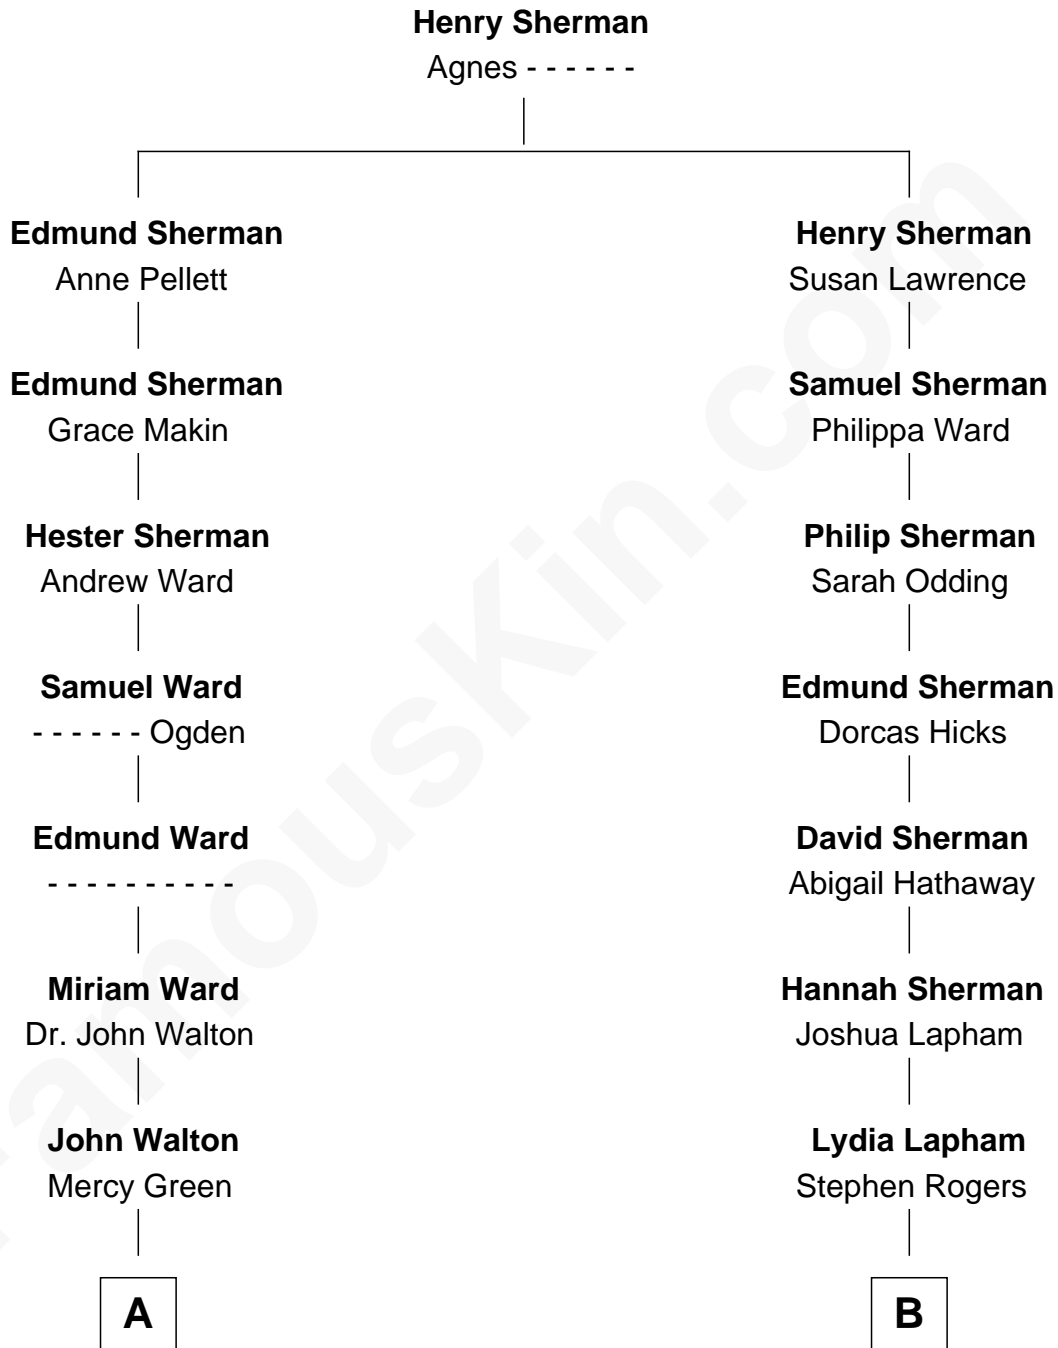

FamousKin.com

Relationship Chart of

Samuel Ward King

15th Governor of Rhode Island

8th cousin 3 times removed of

Christopher Lloyd

Movie Actor