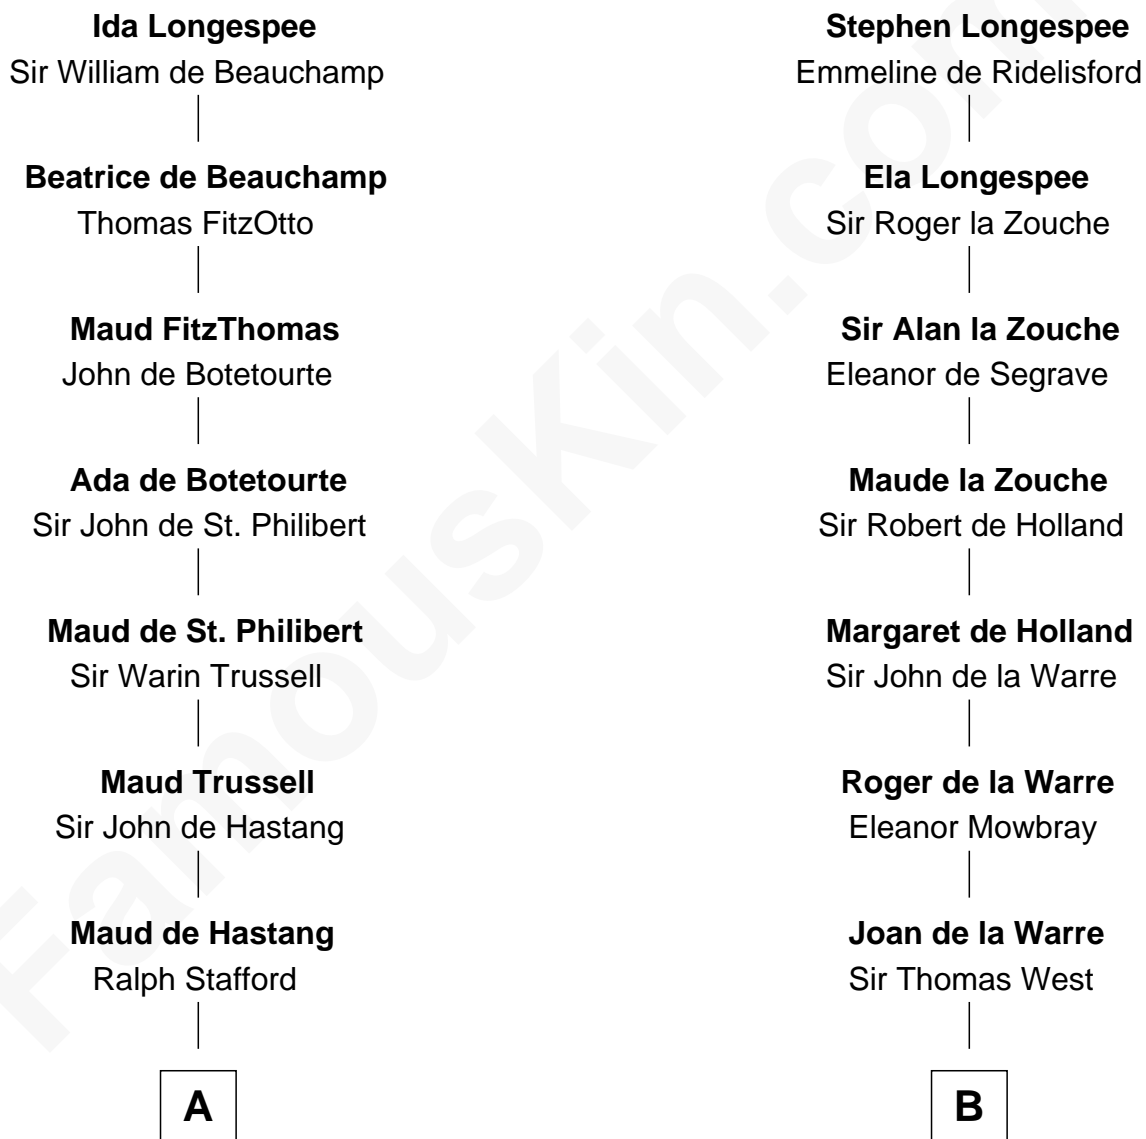

FamousKin.com

Relationship Chart of

Samuel Ward King

15th Governor of Rhode Island

19th cousin 1 time removed of

William C. C. Claiborne

1st Governor of Louisiana

Sir William Longespee

Ela of Salisbury

C

Samuel Greene
Sarah Coggeshall

Mercy Green
John Walton

Welthian Walton
William Borden King

Samuel Ward King
15th Governor of Rhode Island

D

Nathaniel Claiborne
Jane Cole