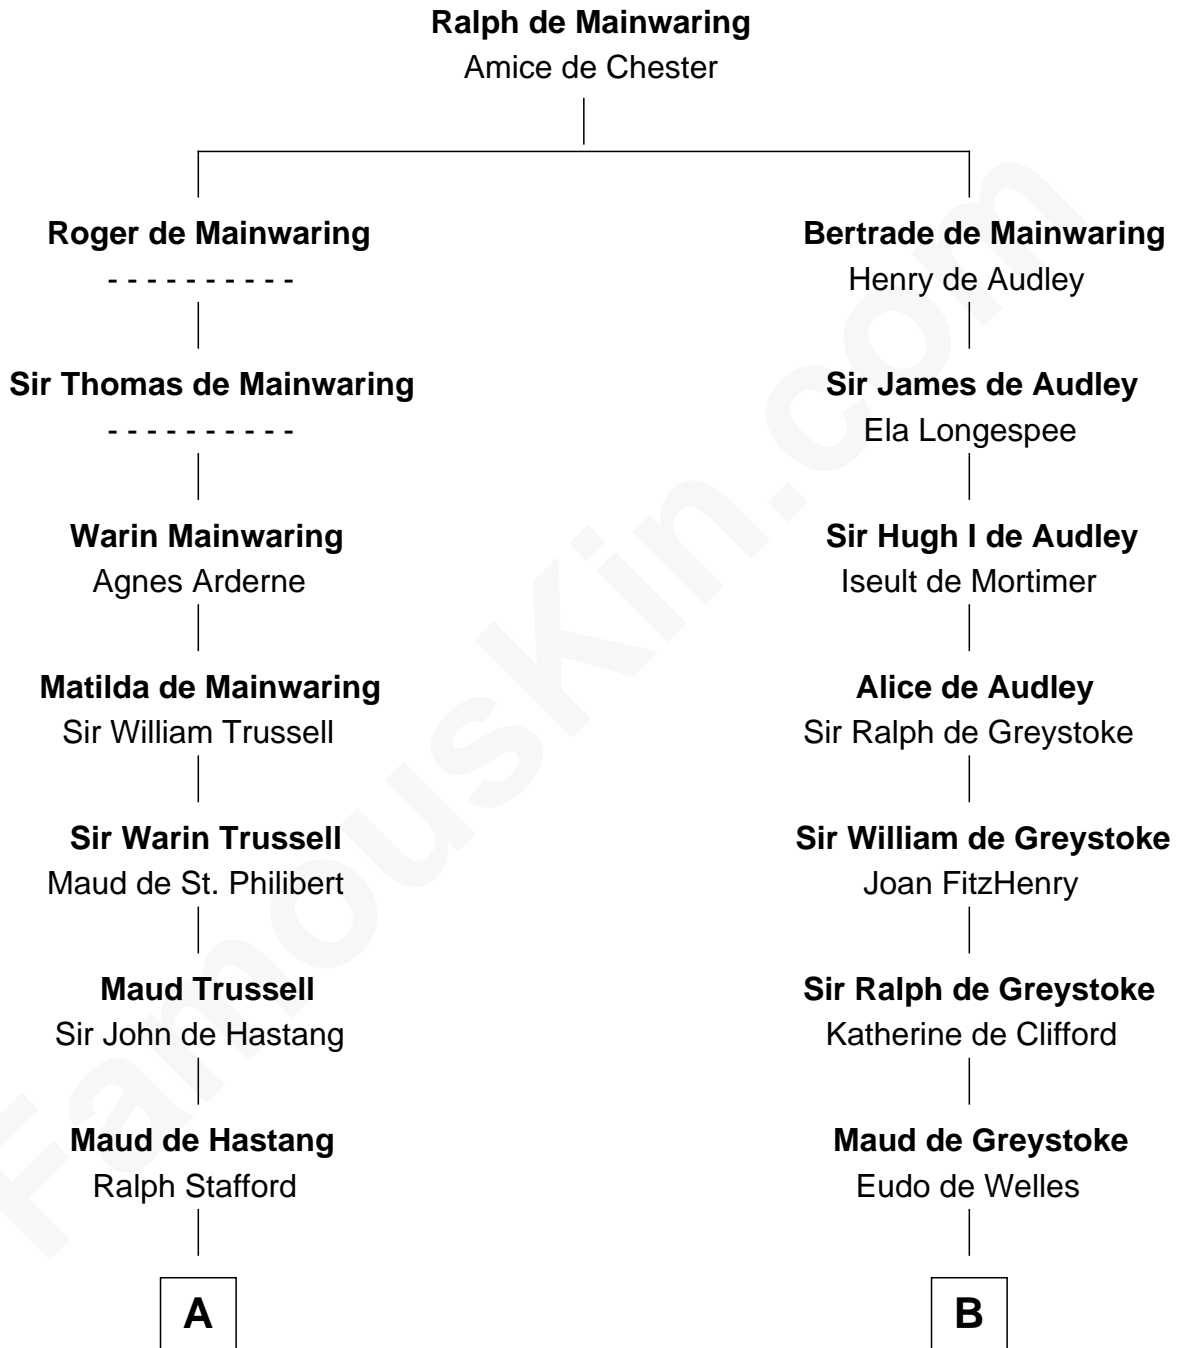

## Relationship Chart of

### Samuel Ward King

15th Governor of Rhode Island

20th cousin of

### William C. C. Claiborne

1st Governor of Louisiana

**C**

**Samuel Greene**  
Sarah Coggeshall

**Mercy Green**  
John Walton

**Welthian Walton**  
William Borden King

**Samuel Ward King**  
*15th Governor of Rhode Island*