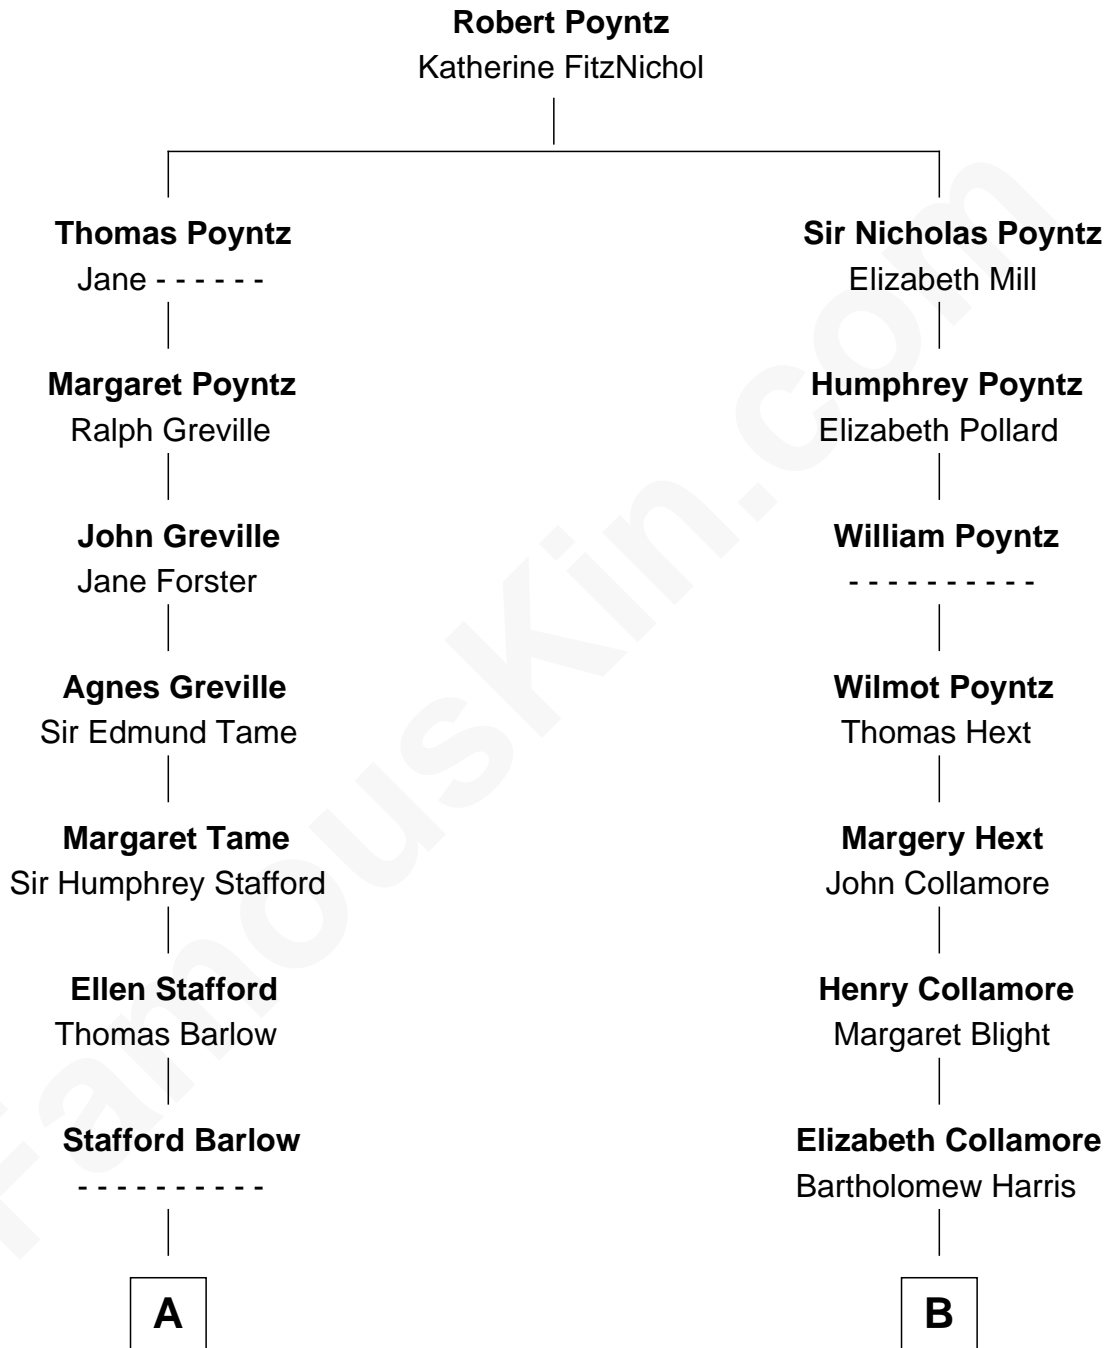

FamousKin.com

Relationship Chart of

Samuel Ward King

15th Governor of Rhode Island

13th cousin 5 times removed of

Howard Dean

79th Governor of Vermont

C

Andrea Belden Maitland

Howard Brush Dean

Howard Dean

79th Governor of Vermont

FamousKin.com