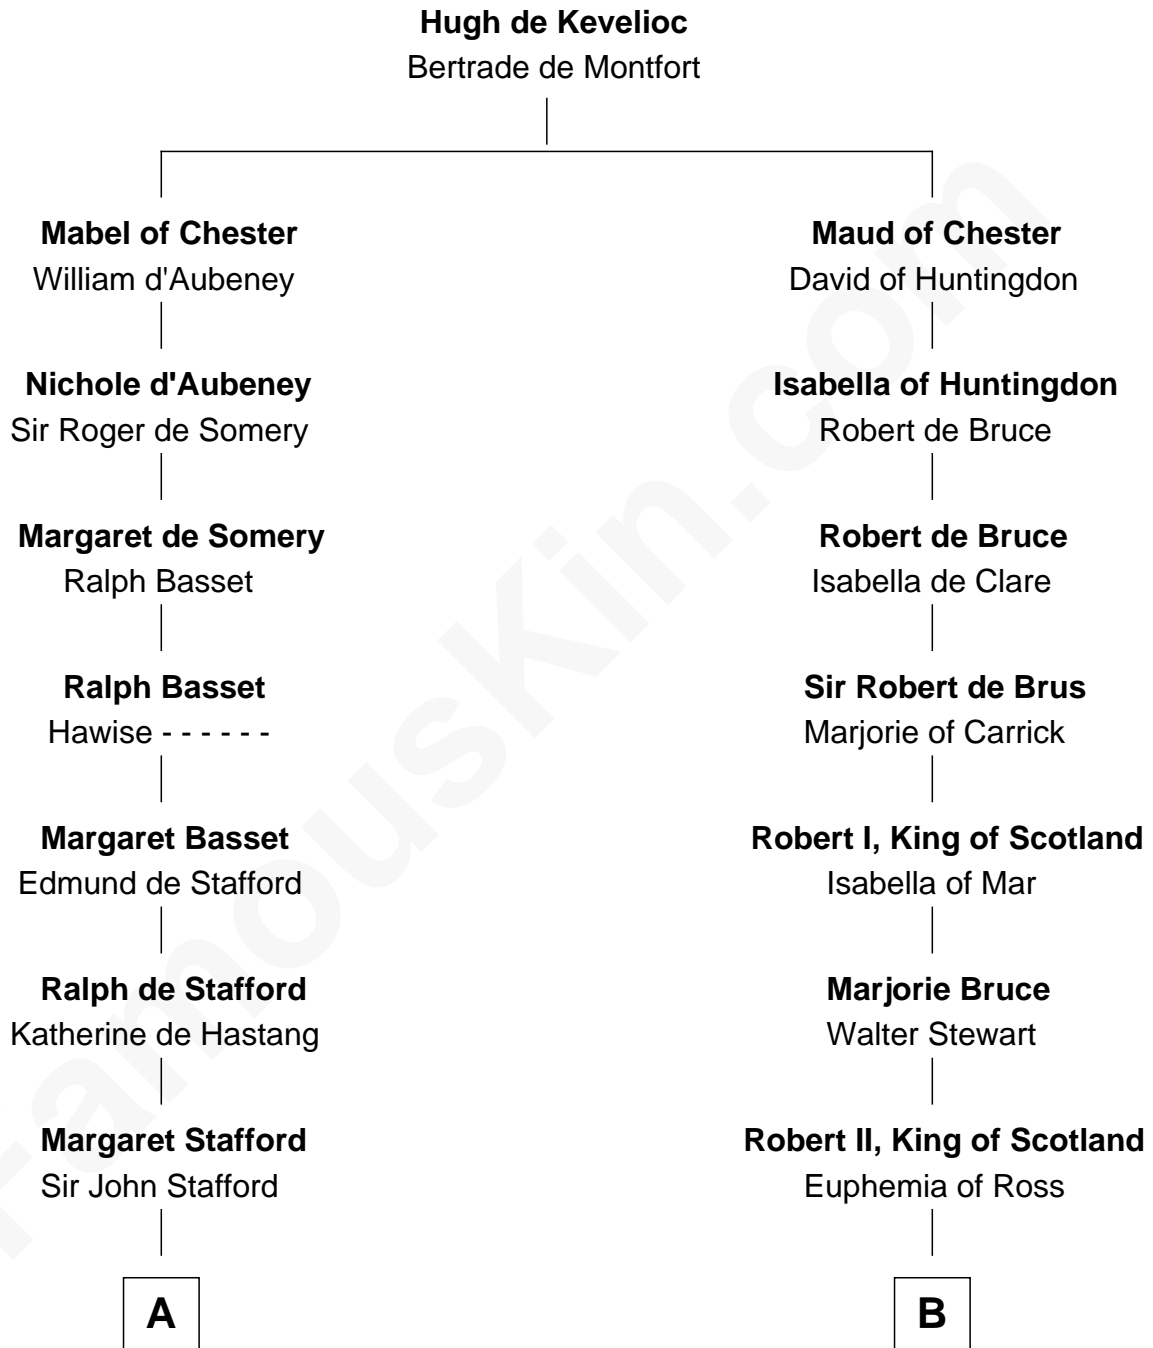

FamousKin.com

Relationship Chart of

Samuel Ward King

15th Governor of Rhode Island

18th cousin 3 times removed of

Patrick Henry

1st and 6th Governor of Virginia

C

Samuel Greene

Mary Gorton

Samuel Greene
Sarah Coggeshall

Mercy Green
John Walton

Welthian Walton
William Borden King

Samuel Ward King
15th Governor of Rhode Island

D

John Henry

Mrs. Sarah Winston Syme

Patrick Henry
1st & 6th Gov. of Virginia

FamousKin.com