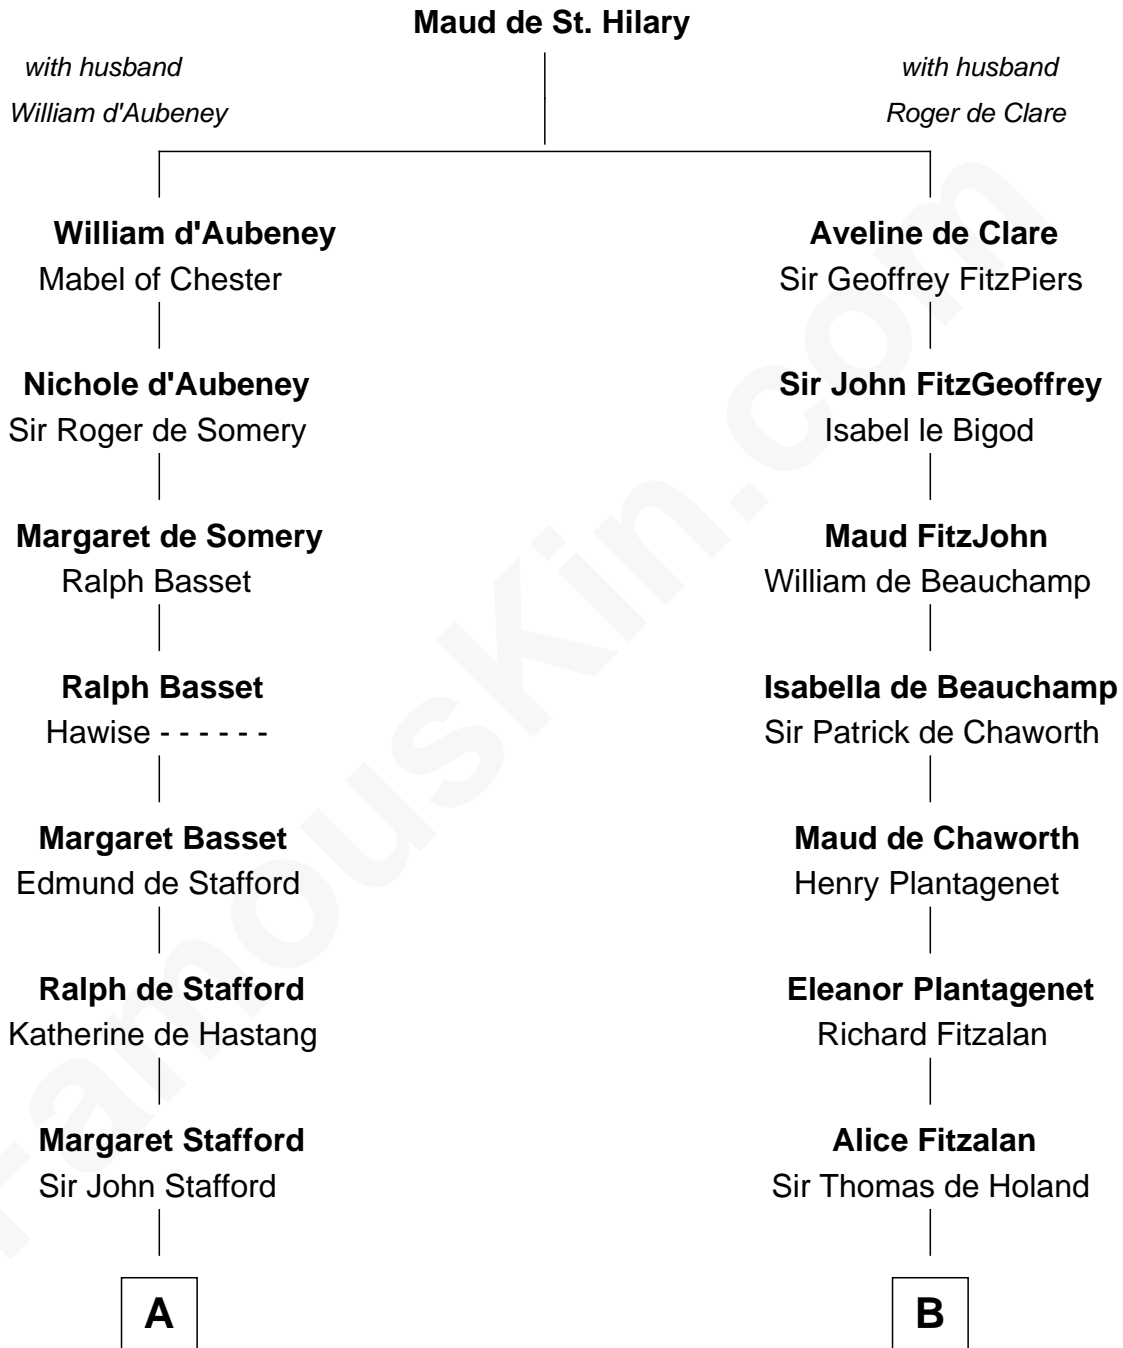

FamousKin.com

Relationship Chart of

Samuel Ward King

15th Governor of Rhode Island

17th cousin 4 times removed of

Patrick Henry

1st and 6th Governor of Virginia

C

—
Samuel Greene

Mary Gorton

—
Samuel Greene
Sarah Coggeshall

—
Mercy Green
John Walton

—
Welthian Walton
William Borden King

—
Samuel Ward King
15th Governor of Rhode Island

FamousKin.com