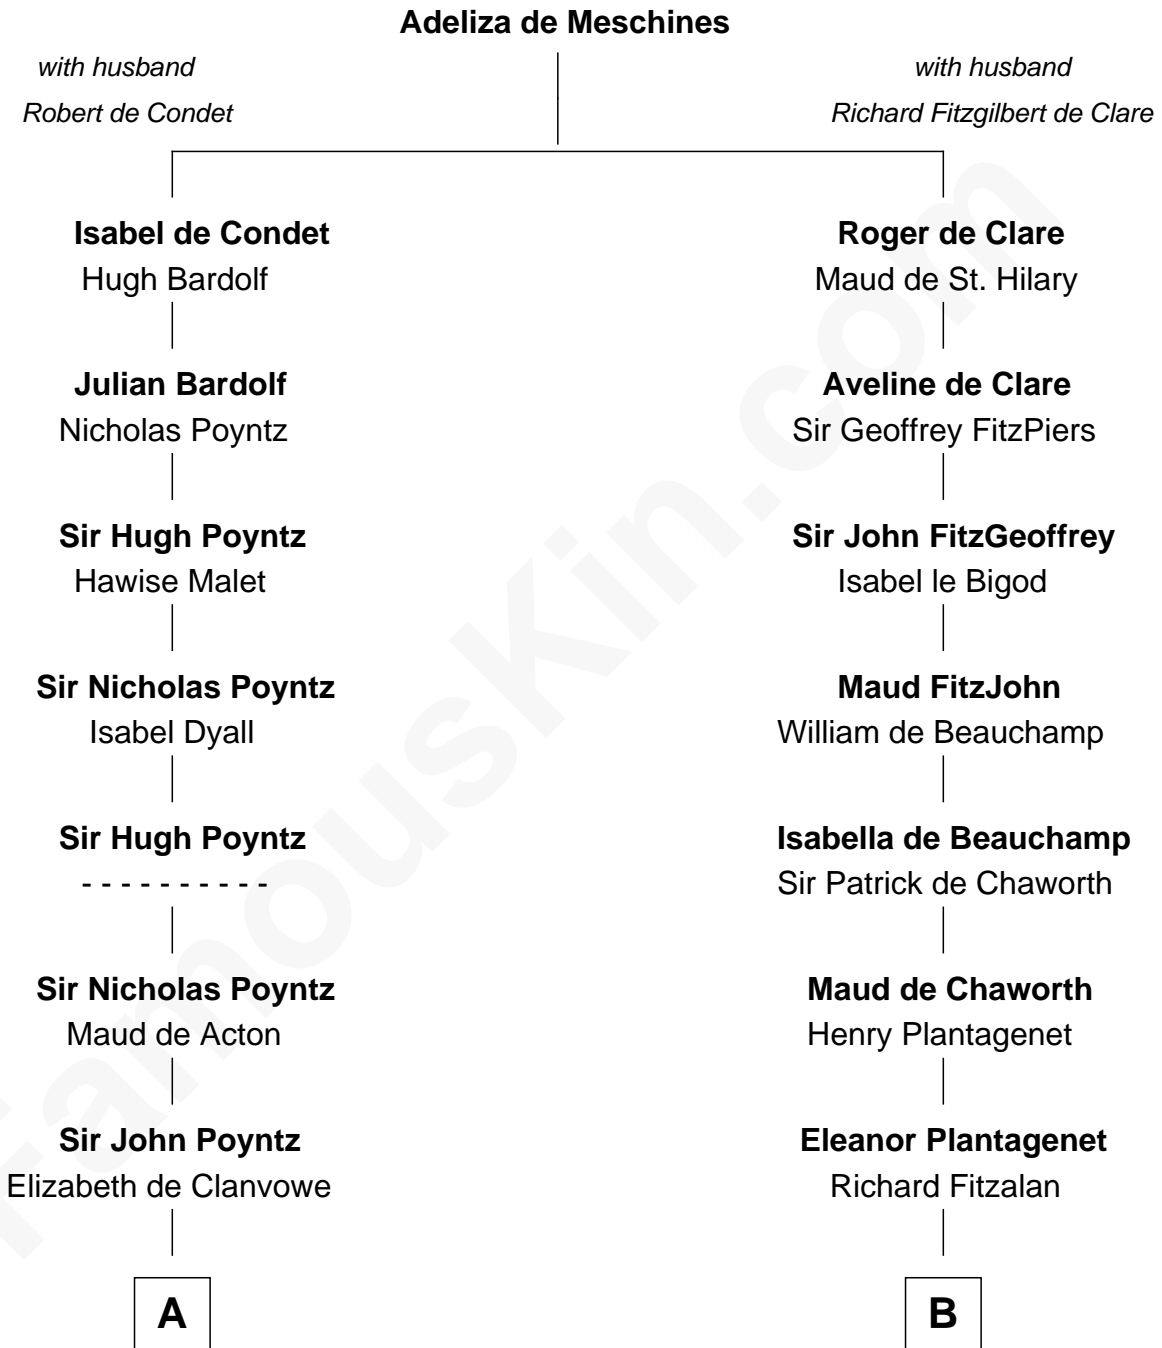

## Relationship Chart of

### Samuel Ward King

15th Governor of Rhode Island

18th cousin 3 times removed of

**Patrick Henry**

1st and 6th Governor of Virginia

**C**

**Samuel Greene**

Mary Gorton

**Samuel Greene**  
Sarah Coggeshall

**Mercy Green**  
John Walton

**Welthian Walton**  
William Borden King

**Samuel Ward King**  
*15th Governor of Rhode Island*

**D**

**John Henry**

Mrs. Sarah Winston Syme