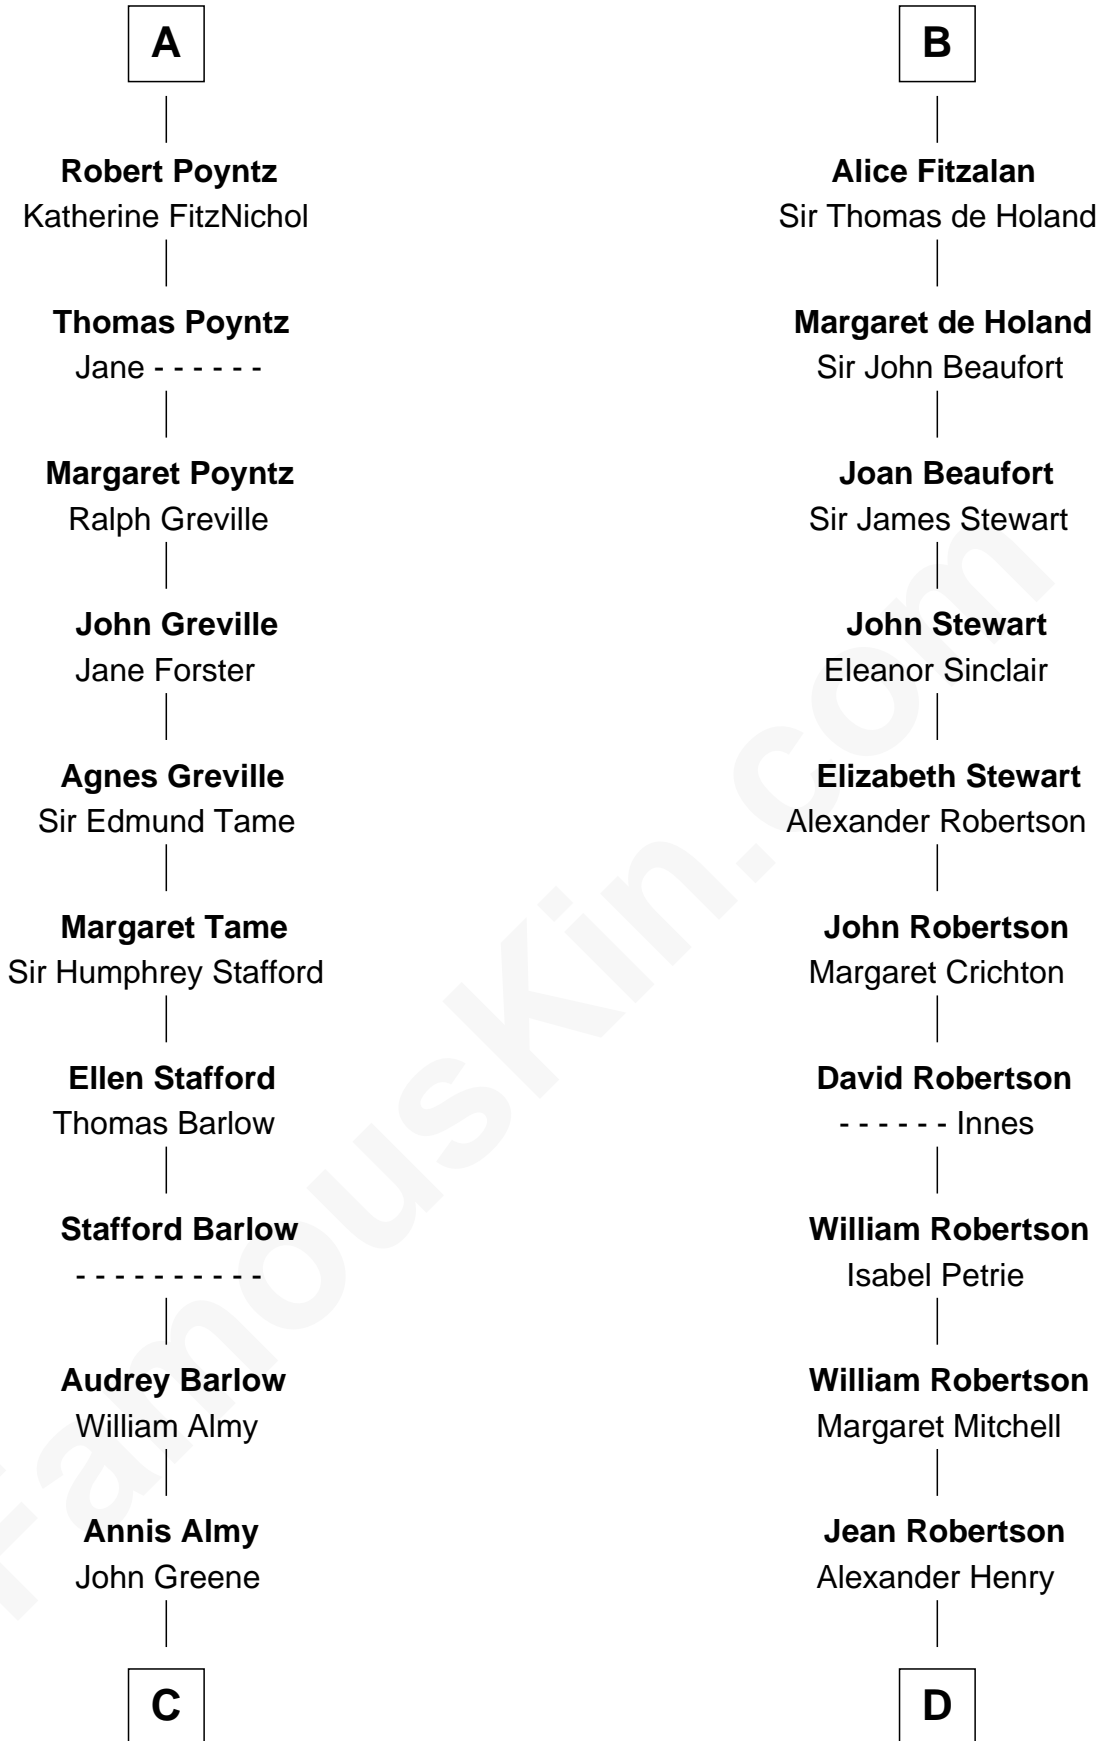

## Relationship Chart of

### Samuel Ward King

15th Governor of Rhode Island

18th cousin 3 times removed of

**Patrick Henry**

1st and 6th Governor of Virginia

**C**

**Samuel Greene**

Mary Gorton

**Samuel Greene**  
Sarah Coggeshall

**Mercy Green**  
John Walton

**Welthian Walton**  
William Borden King

**Samuel Ward King**  
*15th Governor of Rhode Island*

**D**

**John Henry**

Mrs. Sarah Winston Syme