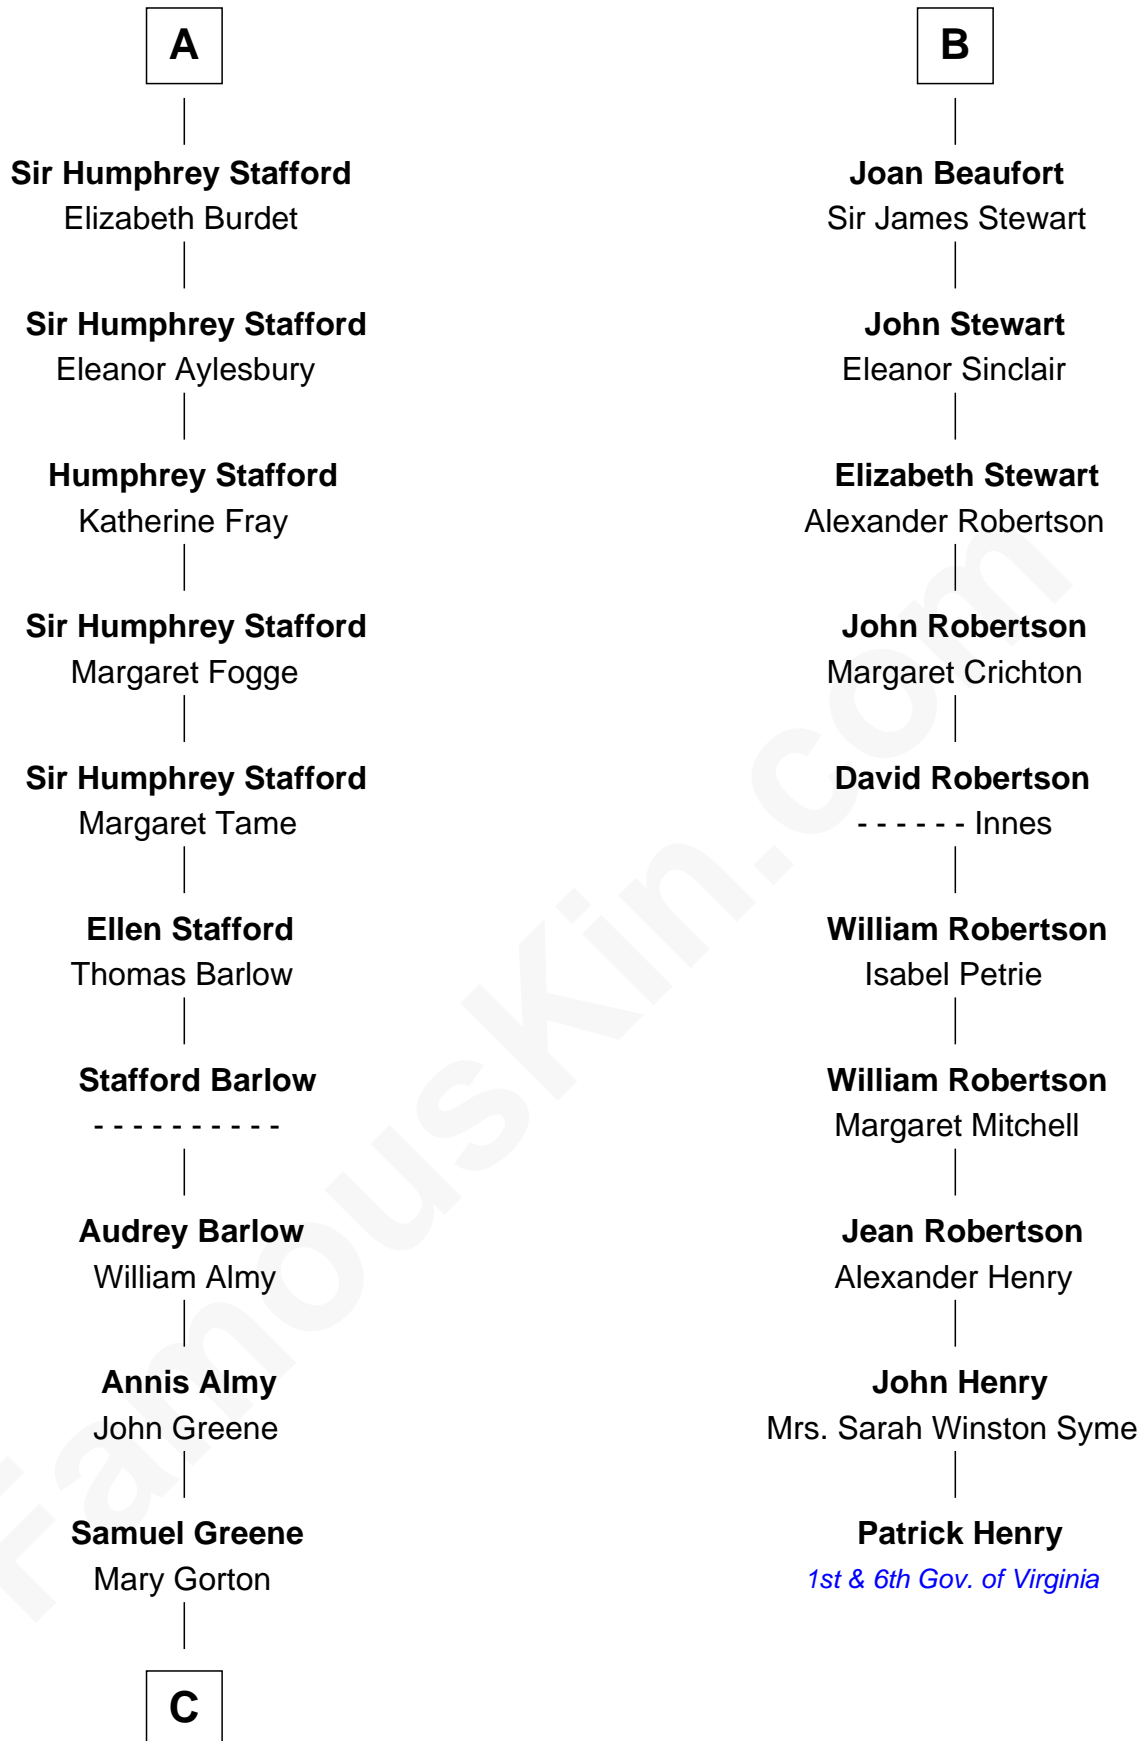

FamousKin.com

Relationship Chart of

Samuel Ward King

15th Governor of Rhode Island

16th cousin 4 times removed of

Patrick Henry

1st and 6th Governor of Virginia

Sir William Longespee

Ela of Salisbury

C

—
Samuel Greene
Sarah Coggeshall

—
Mercy Green
John Walton

—
Welthian Walton
William Borden King

—
Samuel Ward King
15th Governor of Rhode Island

FamousKin.com