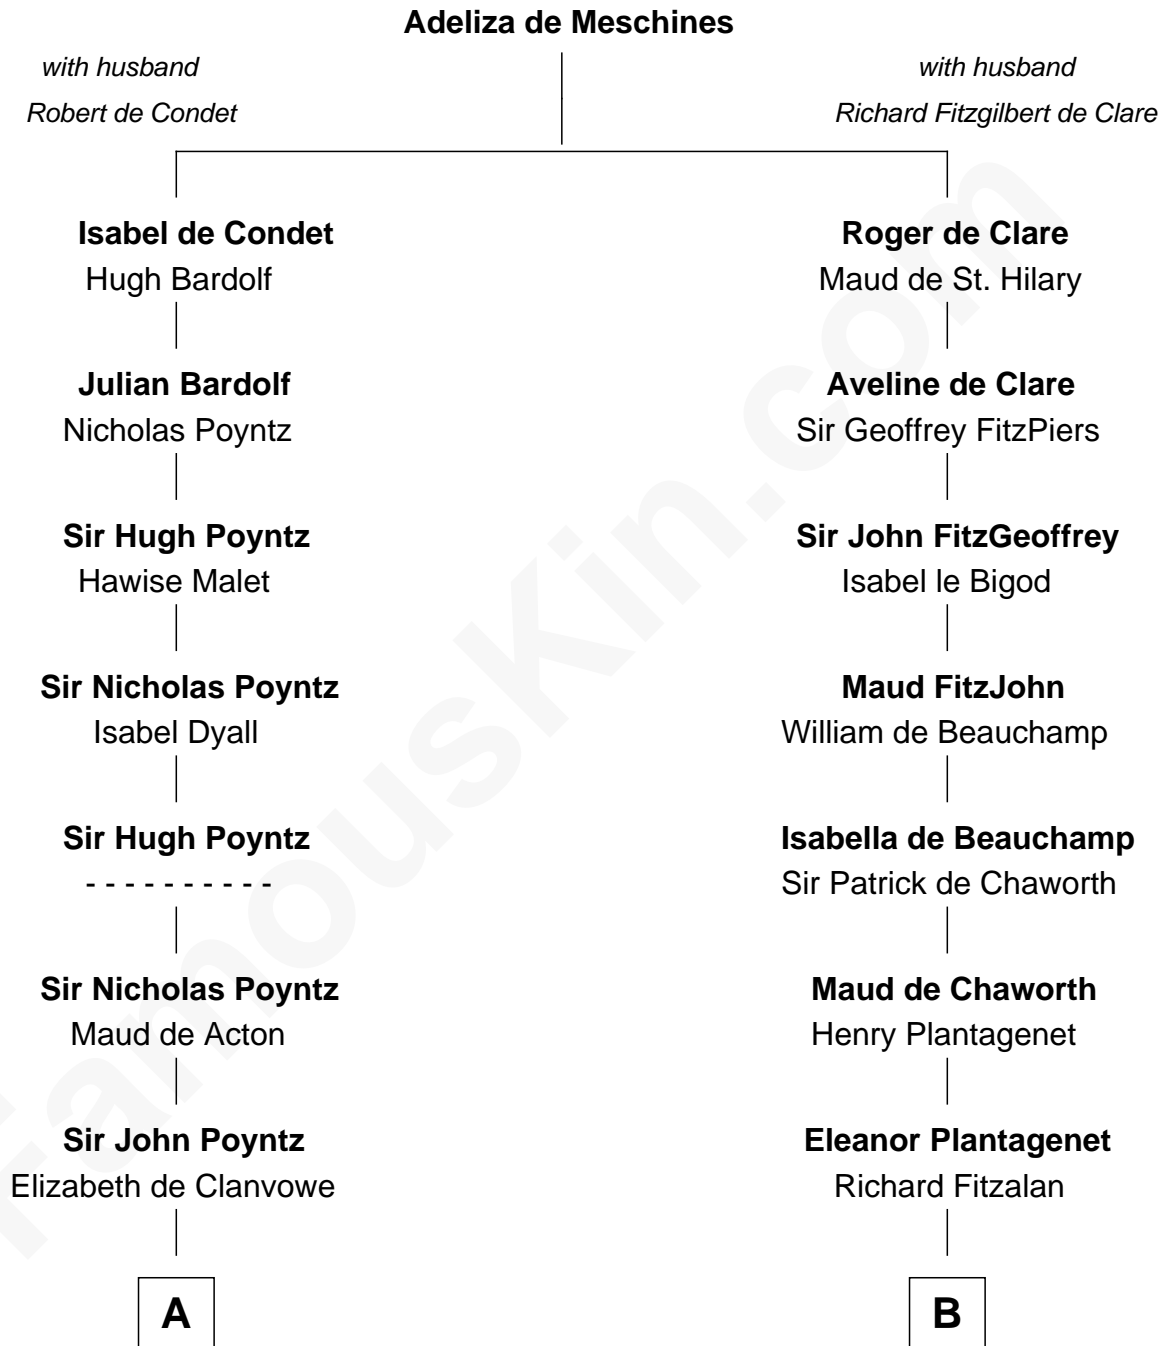

FamousKin.com

Relationship Chart of

Samuel Ward King

15th Governor of Rhode Island

19th cousin 2 times removed of

George Washington

1st U.S. President

C

Samuel Greene

Mary Gorton

Samuel Greene

Sarah Coggeshall

Mercy Green

John Walton

Welthian Walton

William Borden King

Samuel Ward King

15th Governor of Rhode Island

D

Lawrence Washington

Mildred Warner

Augustine Washington

Mary Ball

George Washington