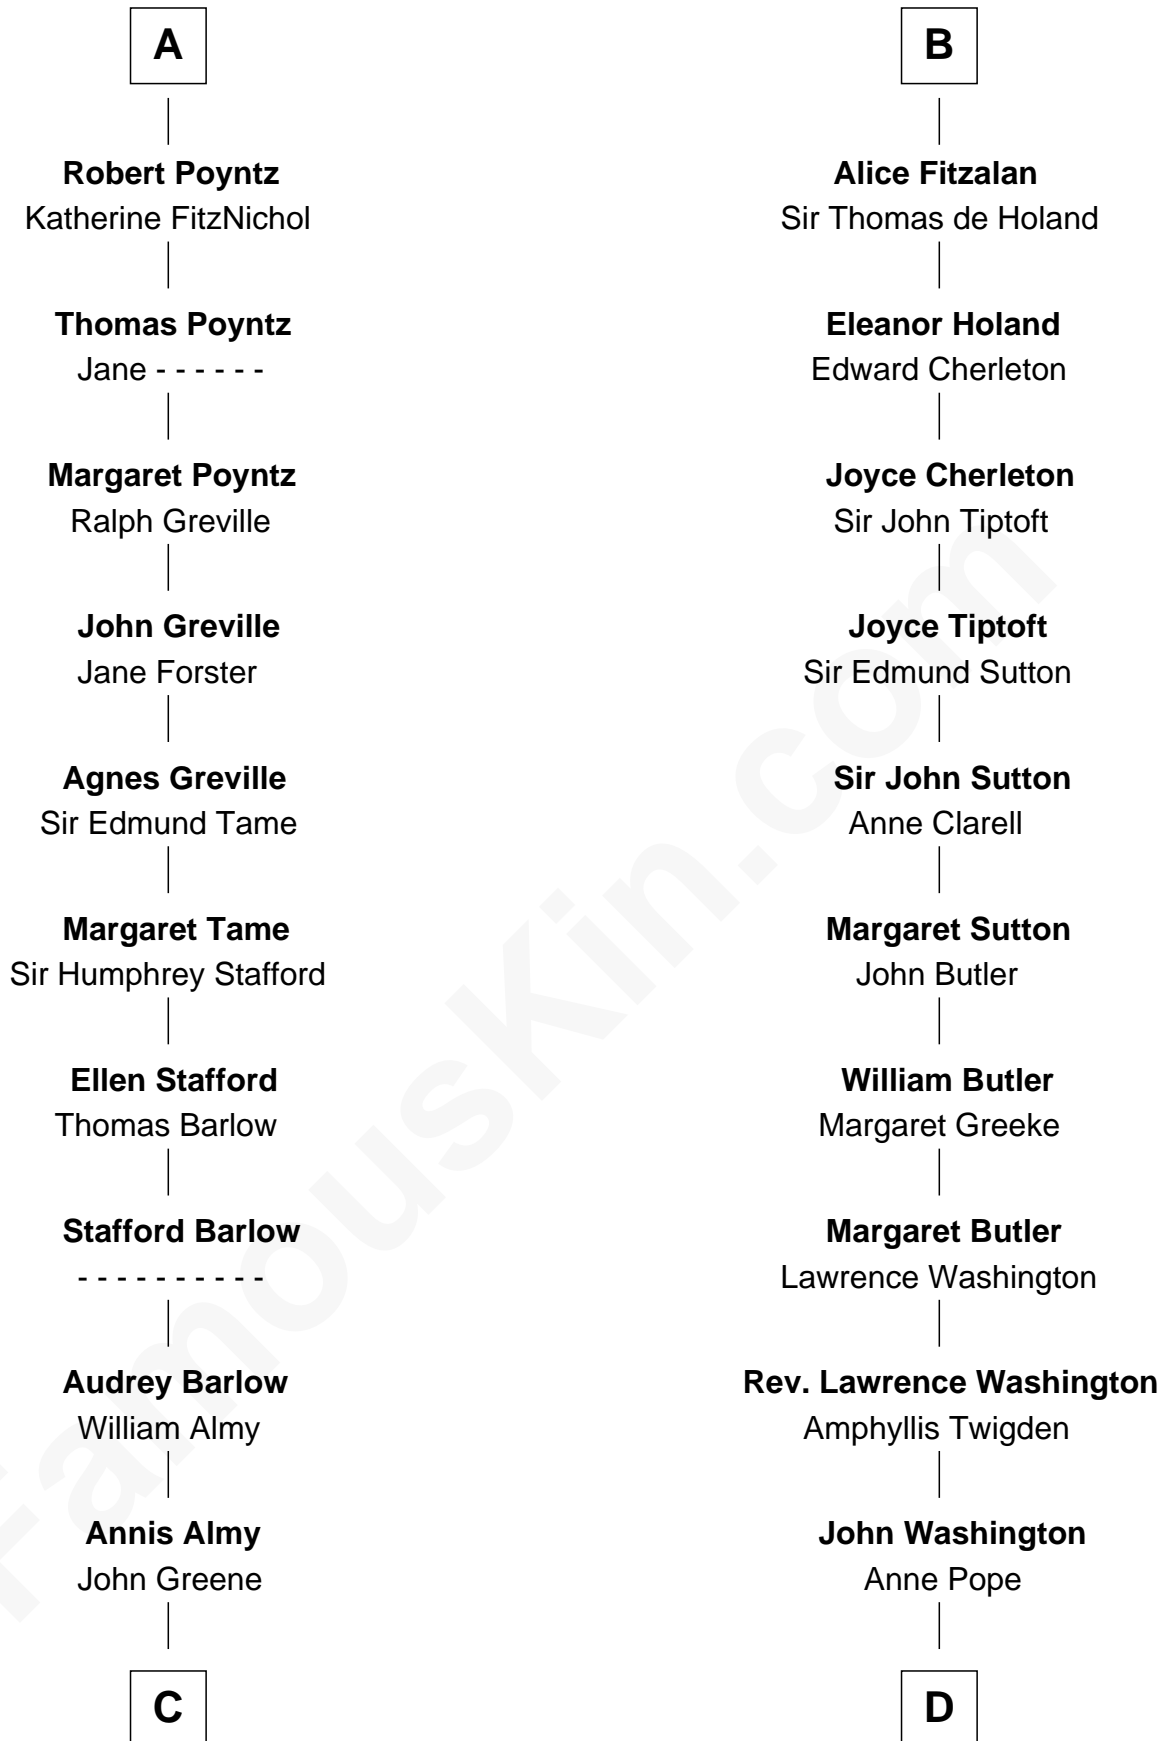

FamousKin.com

Relationship Chart of

Samuel Ward King

15th Governor of Rhode Island

19th cousin 2 times removed of

George Washington

1st U.S. President

C

Samuel Greene

Mary Gorton

Samuel Greene

Sarah Coggeshall

Mercy Green

John Walton

Welthian Walton

William Borden King