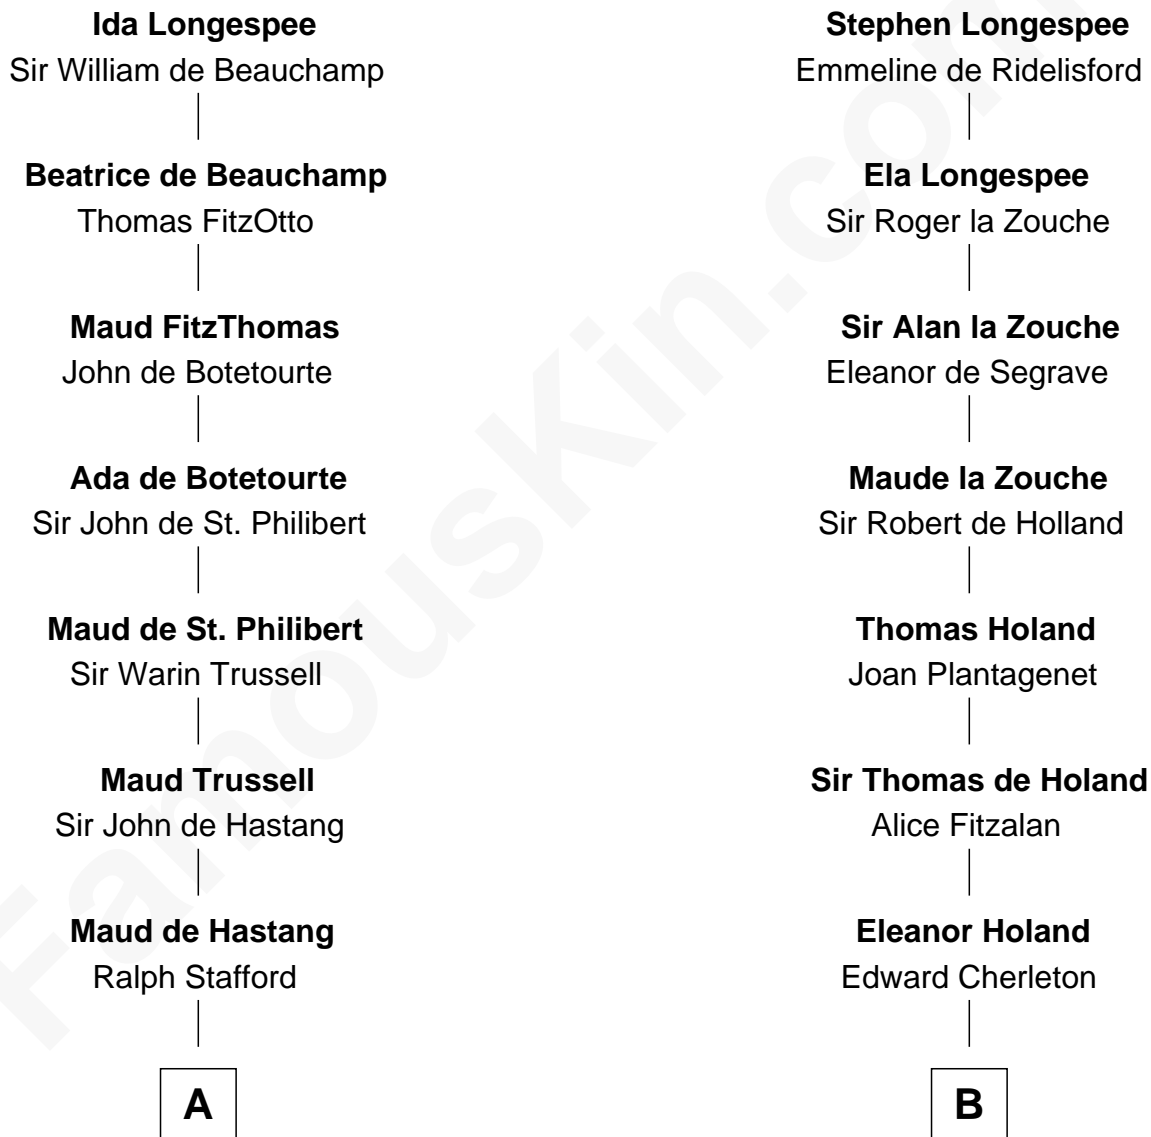

## Relationship Chart of

### Samuel Ward King

15th Governor of Rhode Island

17th cousin 3 times removed of

### George Washington

1st U.S. President

**Sir William Longespee**

Ela of Salisbury

**C**

—  
**Samuel Greene**  
Sarah Coggeshall

—  
**Mercy Green**  
John Walton

—  
**Welthian Walton**  
William Borden King

—  
**Samuel Ward King**  
*15th Governor of Rhode Island*

FamousKin.com