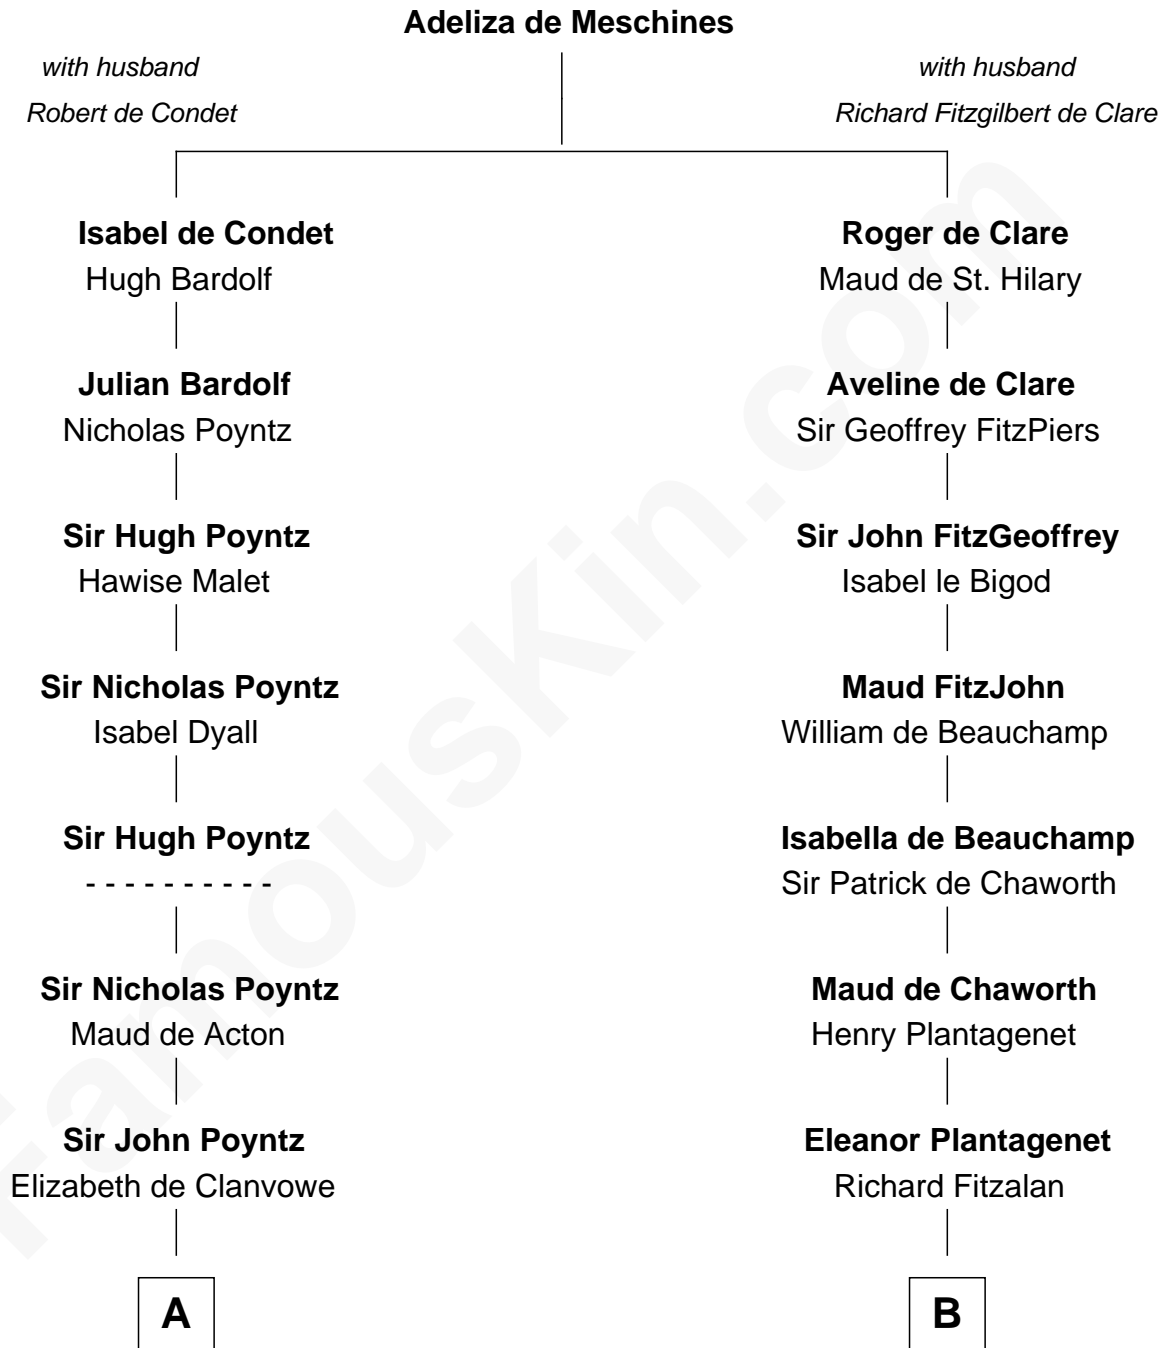

FamousKin.com

Relationship Chart of

Samuel Ward King

15th Governor of Rhode Island

20th cousin 1 time removed of

John Langdon

Signer of the U.S. Constitution

C

Samuel Greene

Mary Gorton

Samuel Greene
Sarah Coggeshall

Mercy Green
John Walton

Welthian Walton
William Borden King

Samuel Ward King
15th Governor of Rhode Island

D

Elizabeth Dudley