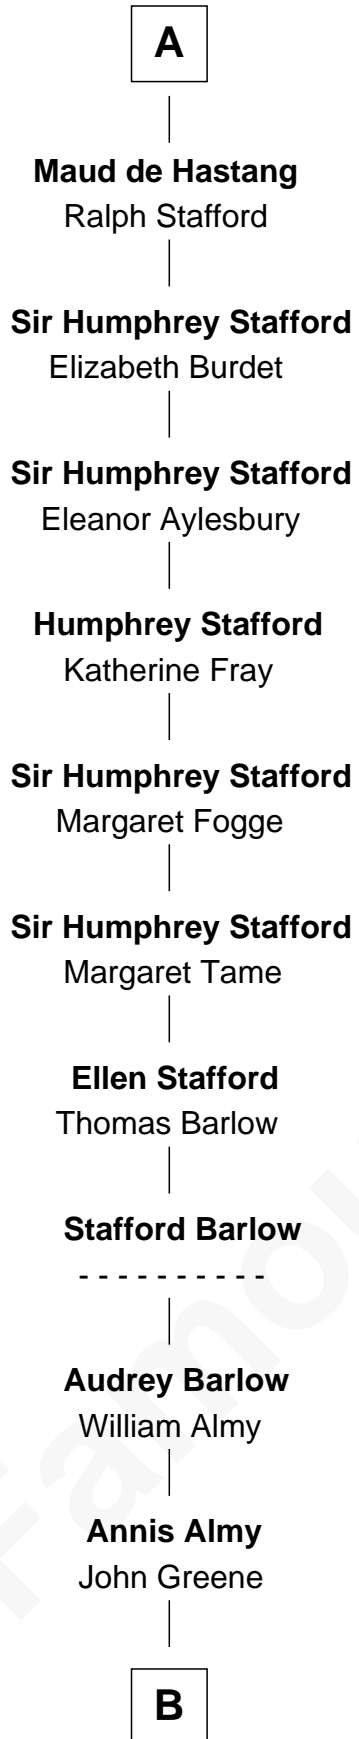

# FamousKin.com

## Relationship Chart of

### Samuel Ward King

15th Governor of Rhode Island

2nd cousin 19 times removed of

**King Edward I**  
King of England

**B**

—  
**Samuel Greene**

Mary Gorton

—  
**Samuel Greene**  
Sarah Coggeshall