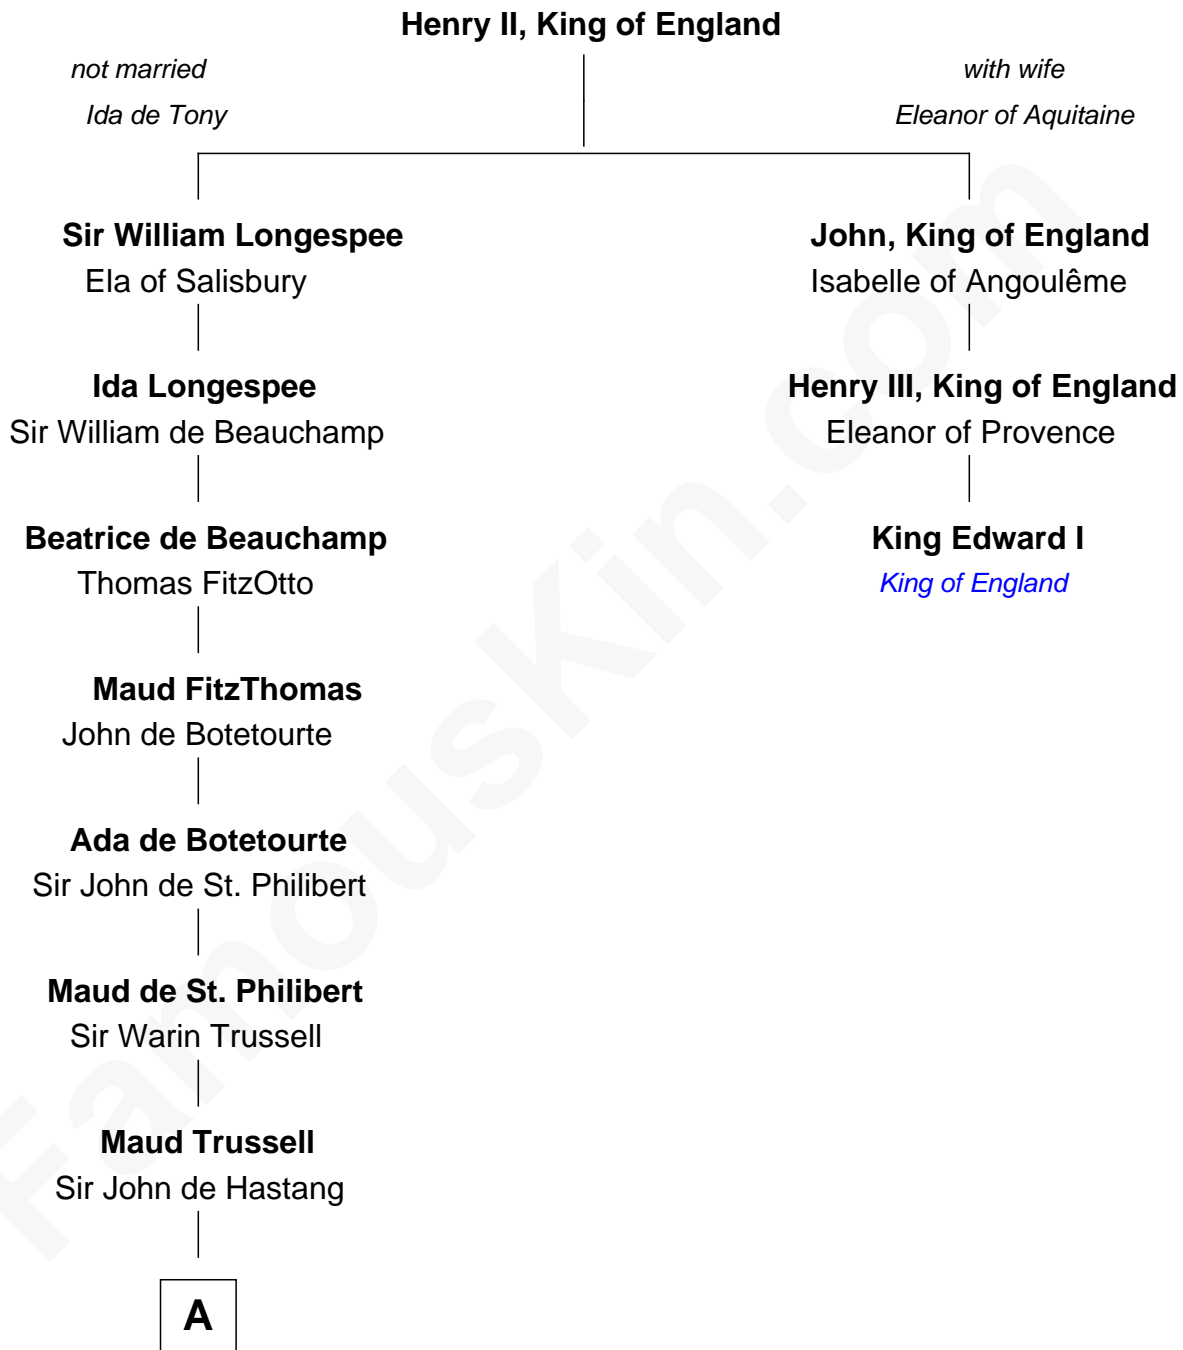

# FamousKin.com

## Relationship Chart of

### Samuel Ward King

15th Governor of Rhode Island

2nd cousin 19 times removed of

**King Edward I**  
King of England

**B**

—  
**Samuel Greene**

Mary Gorton

—  
**Samuel Greene**  
Sarah Coggeshall

—  
**Mercy Green**  
John Walton

—  
**Welthian Walton**  
William Borden King

—  
**Samuel Ward King**  
*15th Governor of Rhode Island*

FamousKin.com