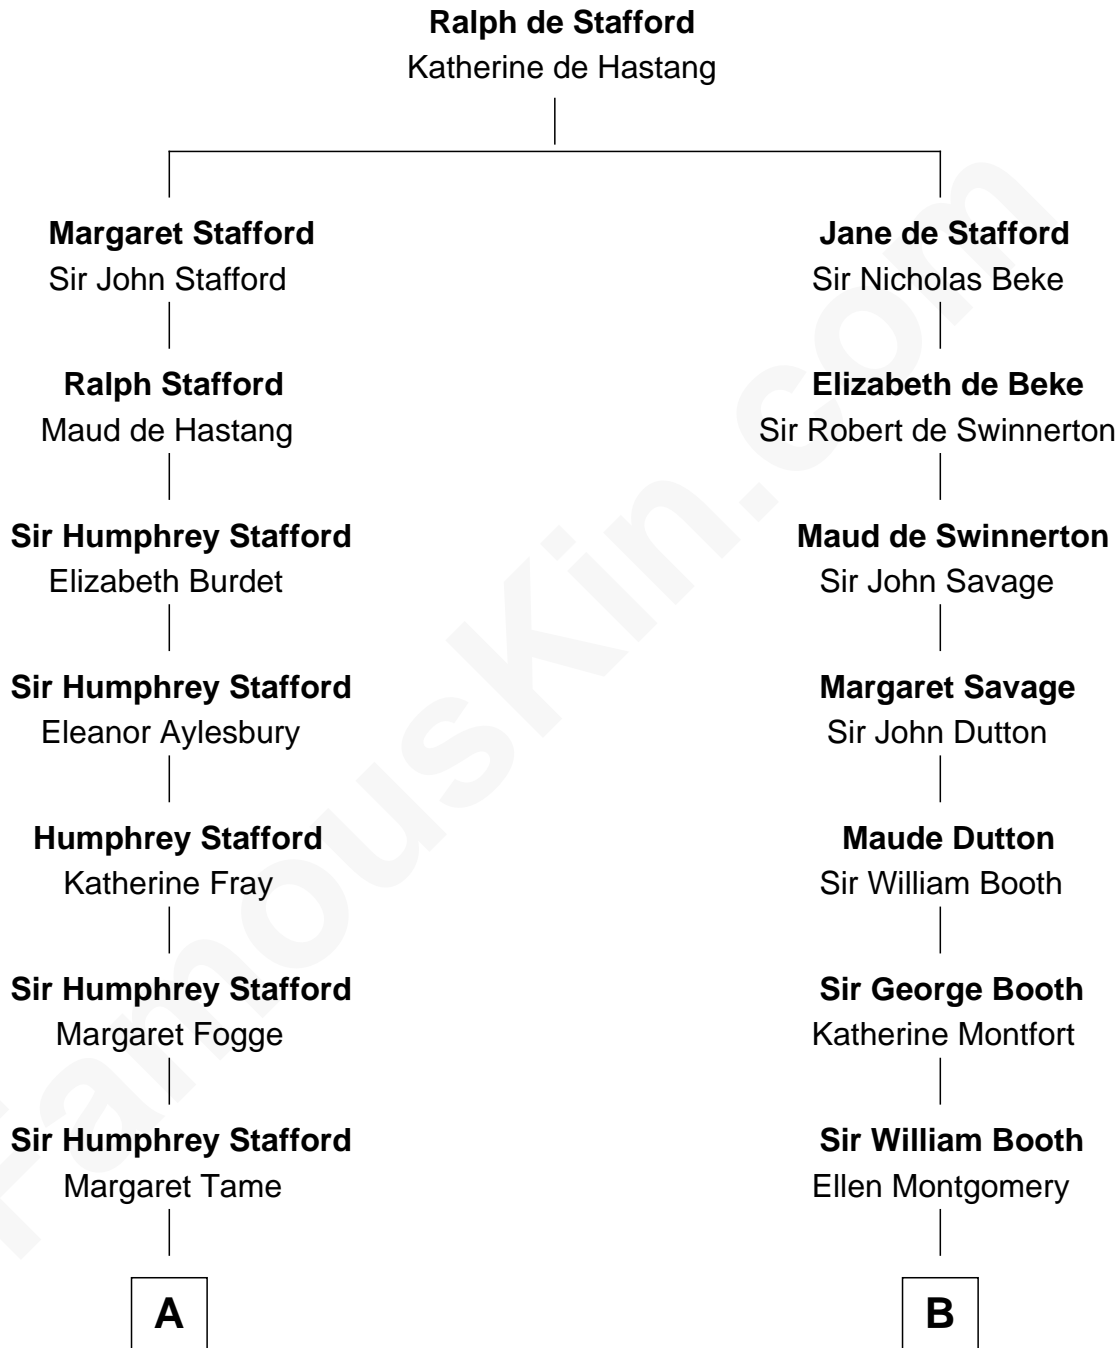

FamousKin.com

Relationship Chart of

Samuel Ward King

15th Governor of Rhode Island

15th cousin 5 times removed of

Christian Herter

59th Governor of Massachusetts

C

—
Archibald Miles

Mary Treese

—
Mary Miles

Christian Herter

—
Albert Herter

Adele McGinnis

—
Christian Herter

59th Governor of Massachusetts