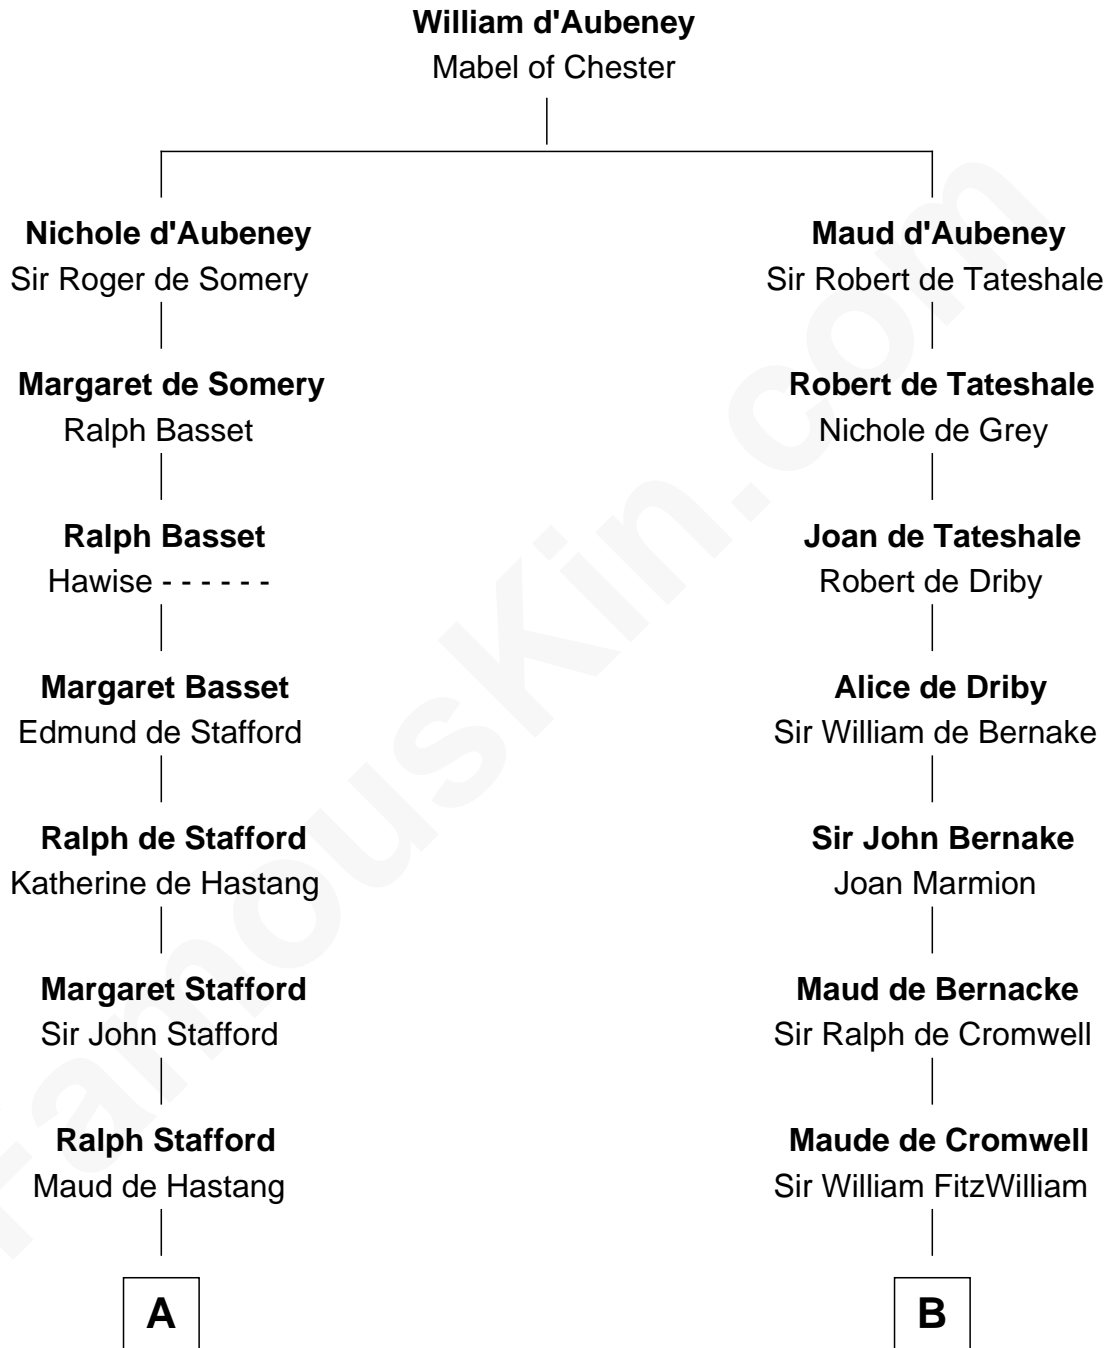

FamousKin.com

Relationship Chart of

Samuel Ward King

15th Governor of Rhode Island

19th cousin 1 time removed of

John Quincy Adams

6th U.S. President

C

Samuel Greene
Sarah Coggeshall

Mercy Green
John Walton

Welthian Walton
William Borden King

Samuel Ward King
15th Governor of Rhode Island

D

Elizabeth Quincy
Rev. William Smith

Abigail Quincy Smith
John Adams