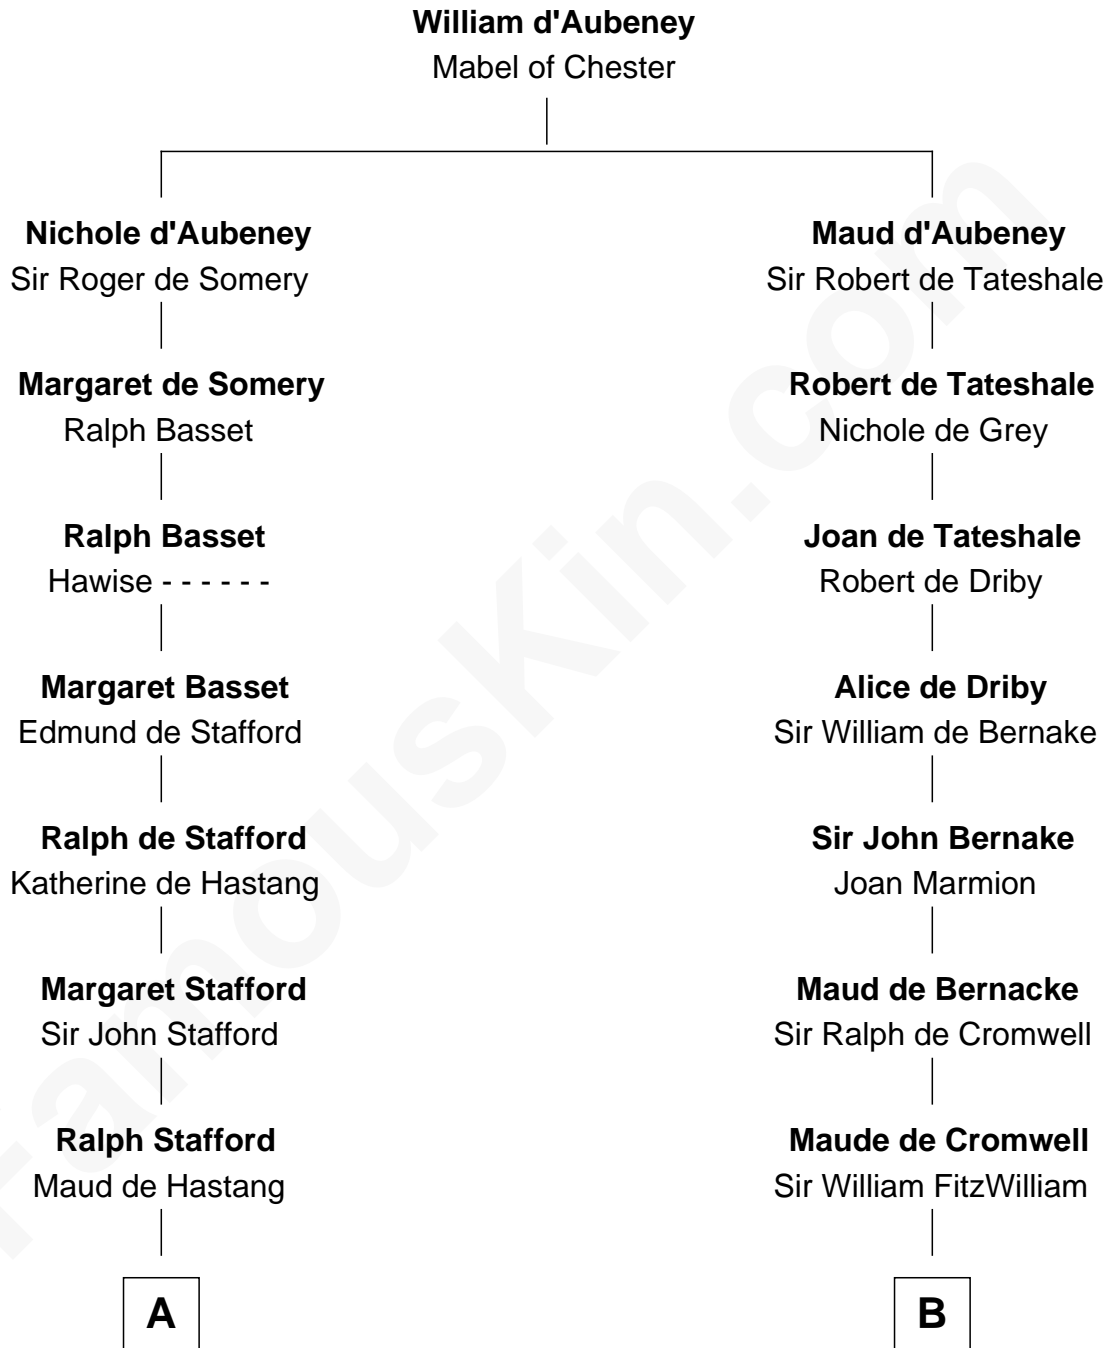

FamousKin.com

Relationship Chart of

Samuel Ward King

15th Governor of Rhode Island

18th cousin 2 times removed of

Abigail (Smith) Adams

First Lady of President John Adams

C

Samuel Greene
Sarah Coggeshall

Mercy Green
John Walton

Welthian Walton
William Borden King

Samuel Ward King
15th Governor of Rhode Island

D

Elizabeth Quincy
Rev. William Smith

Abigail (Smith) Adams
First Lady of John Adams